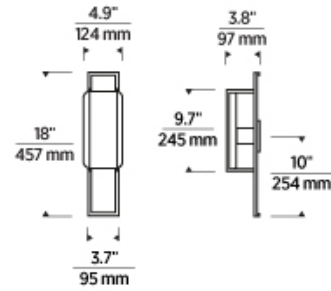

## ORDERING INFORMATION

700WSDUE LENGTH (A)	FINISH	LAMP
18 1/8"	NB NATURAL BRASS	-LED927 INTEGRATED LED 90 CRI 2700K 120V
	B NIGHTSHADE BLACK	-LED927-277 INTEGRATED LED 90 CRI 2700K 277V
	N POLISHED NICKEL	

## SPECIFICATIONS

PRIMARY MATERIAL	Steel Or Brass
SHADE MATERIAL	Glass
NET WEIGHT	7.5 lbs
HEIGHT	18in
WIDTH	3.8in
LENGTH	4.9in
MIN. EXTENSION FROM WALL	3.8in
UP LIGHT / DOWN LIGHT / BOTH?	
WET LISTED	
DAMP LISTED	Yes
DRY LISTED	
UP / DOWN	
HORIZONTAL / VERTICAL	
WALL / CEILING MOUNT	
GENERAL LISTING	ETL Listed
ADA COMPLIANT	
INCLUDES	