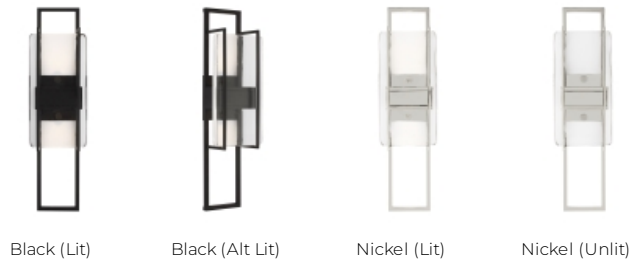

LAMPING

Includes 14.8 watt, 856 delivered lumens, 2700K LED module. 120V dimmable with most LED compatible ELV and TRIAC dimmers. 277V compatible with 0-10V dimmers. Mounts vertically only, up and downlight. ADA compliant.

Black (Alt Lit)