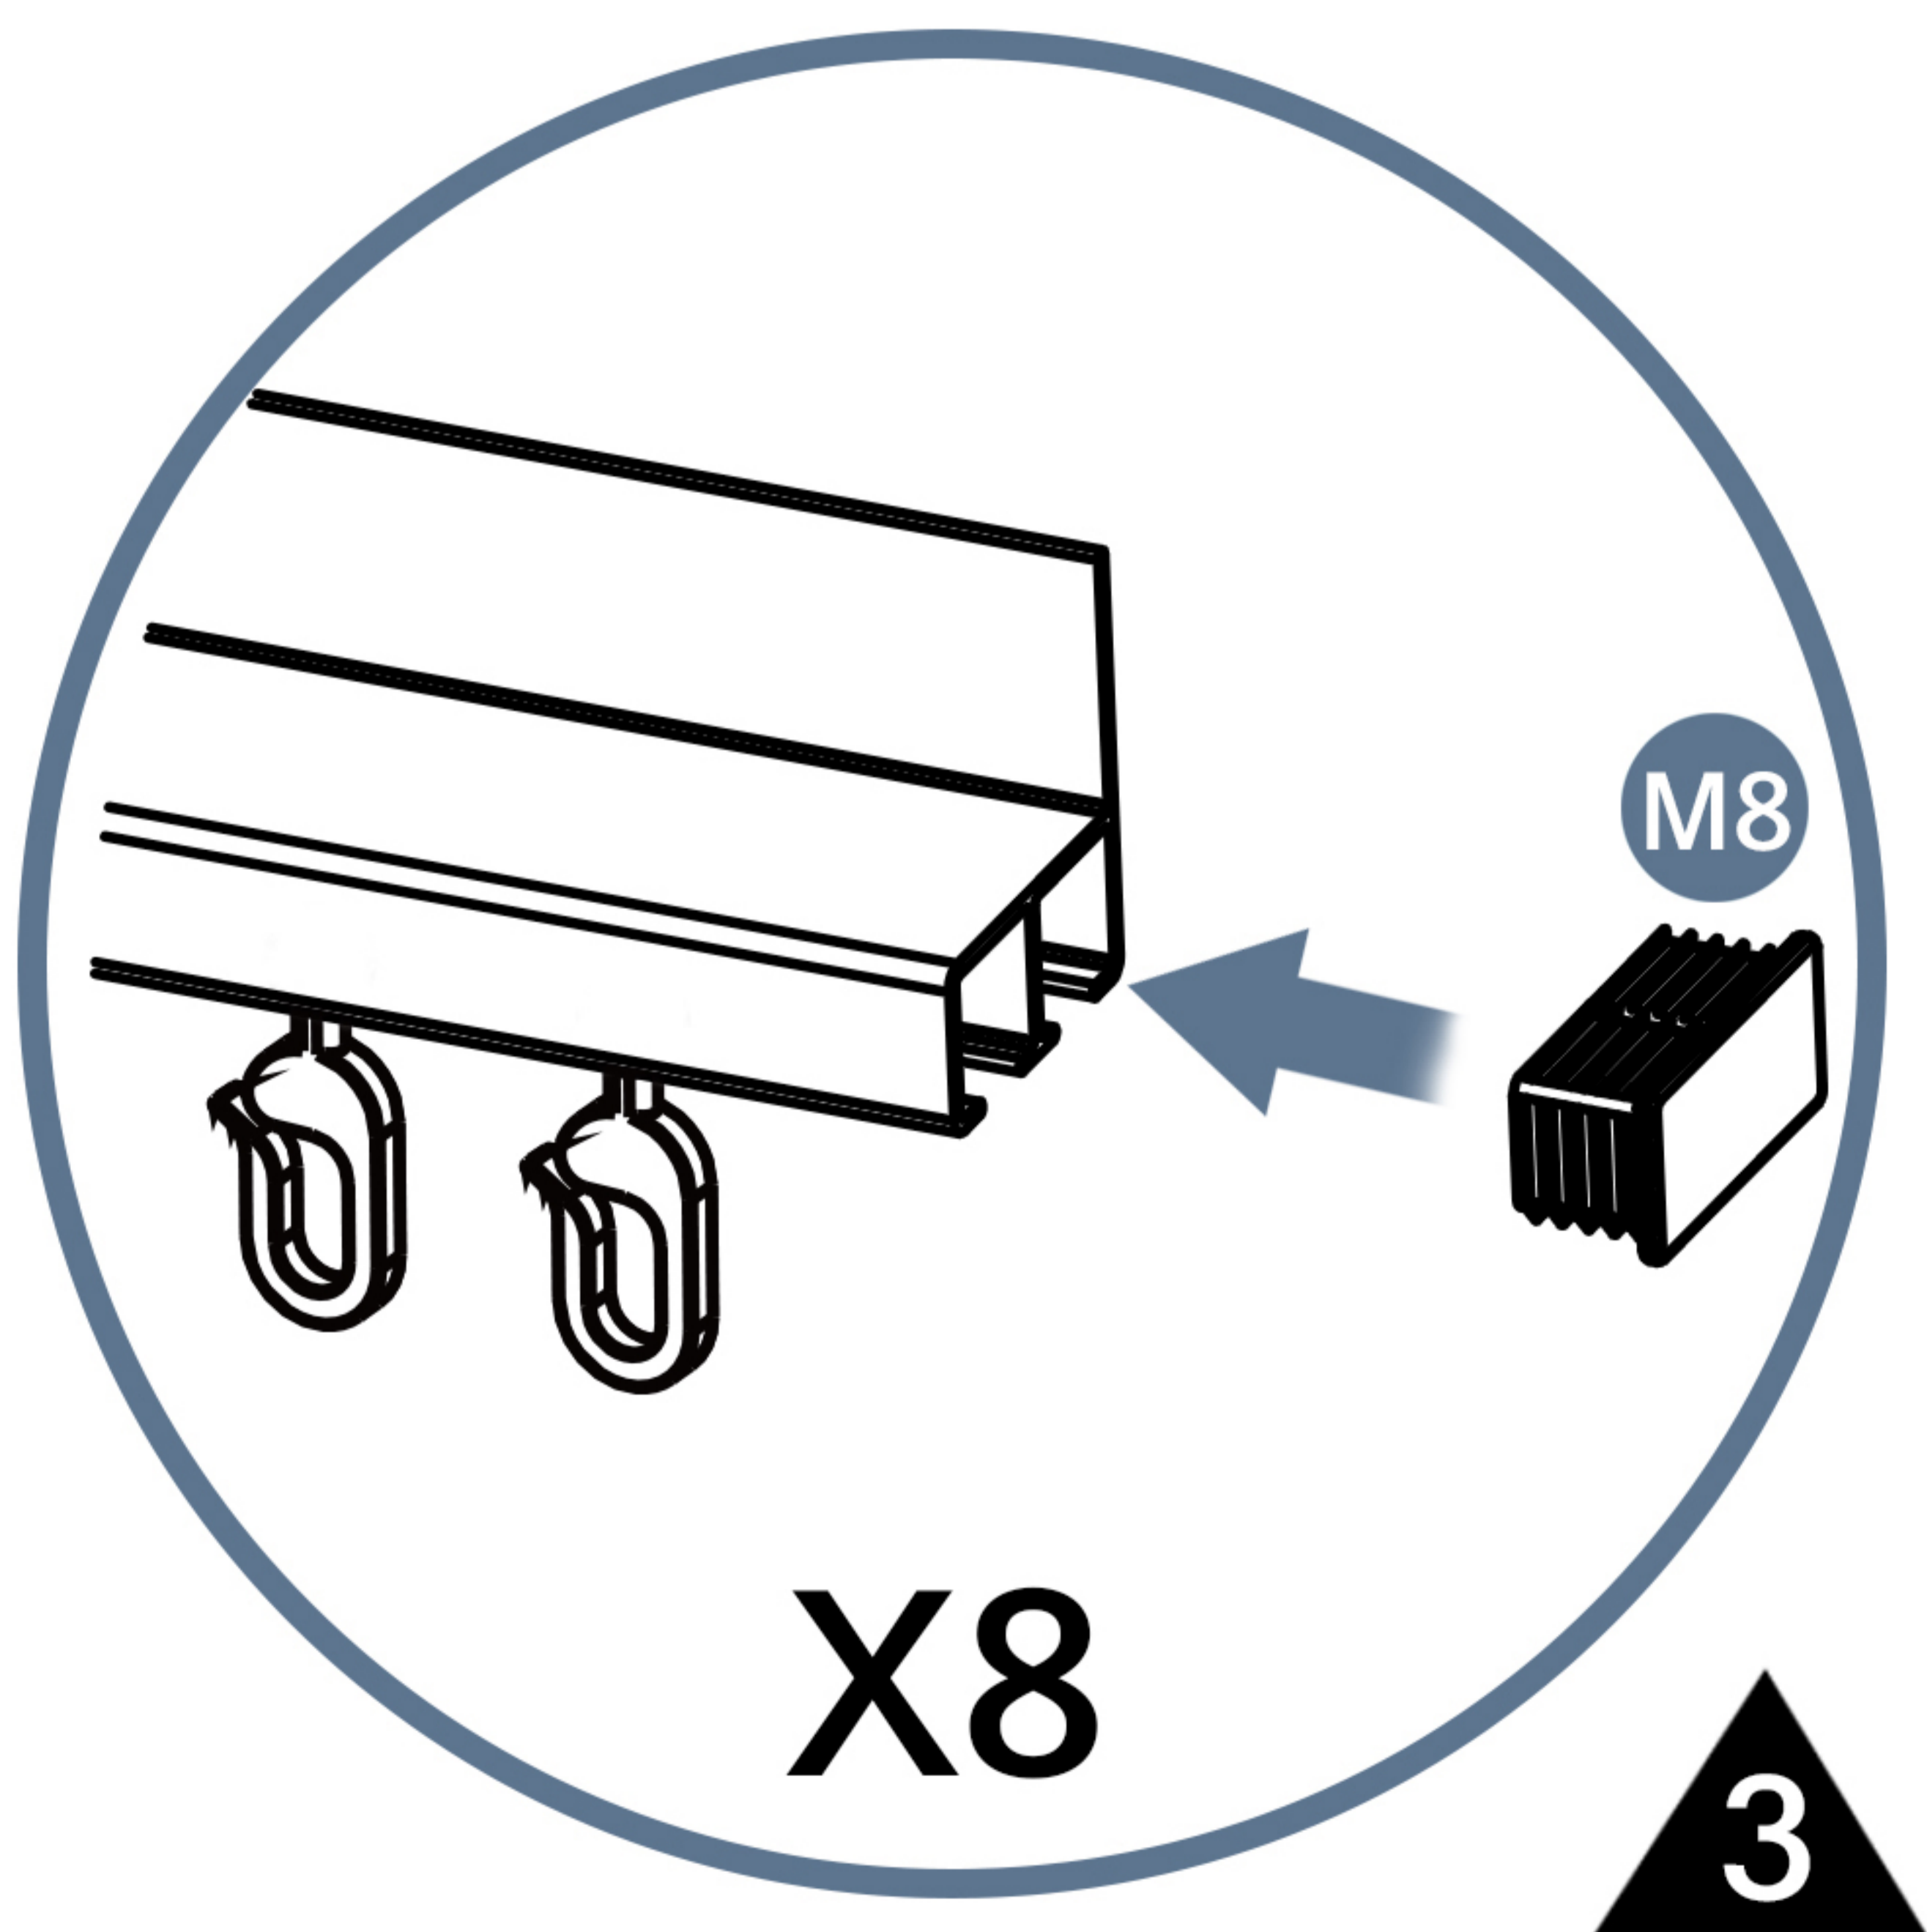

Wooden Gazebo
Netting and Curtain

11X13FT

SKU:C-MTSWBG24-G009-BE

ASSEMBLY INSTRUCTIONS

Please check the number of parts in the following accessory catalogue when unpacking. We have sent you more small parts for spare. If there is any missing or any questions about the installation. Please feel free to contact us. We will reply within 24 hours.

E-mail: cs.helper01@gmail.com

ACCESSORY CATALOGUE

BOX

SKU:C-MTSWBG24-G009-BE

Item no.	Reference Image	Qty.
Q		72
Z		1
Z1		1
Z2		1
W		2
W1		2
S		2
S1		2
M8		16
X6	 M6*15mm	24

STEP 1

Parts required

- W 2pcs
- S 2pcs
- M8 16pcs
- W1 2pcs
- S1 2pcs
- Q 72pcs

STEP 2

Parts required

X6 24pcs

Please align the inner three holes of the **W** **W1** **S** **S1** parts before screwing

STEP 3

Parts required

Z2 1pcs

It can be installed from the inside.