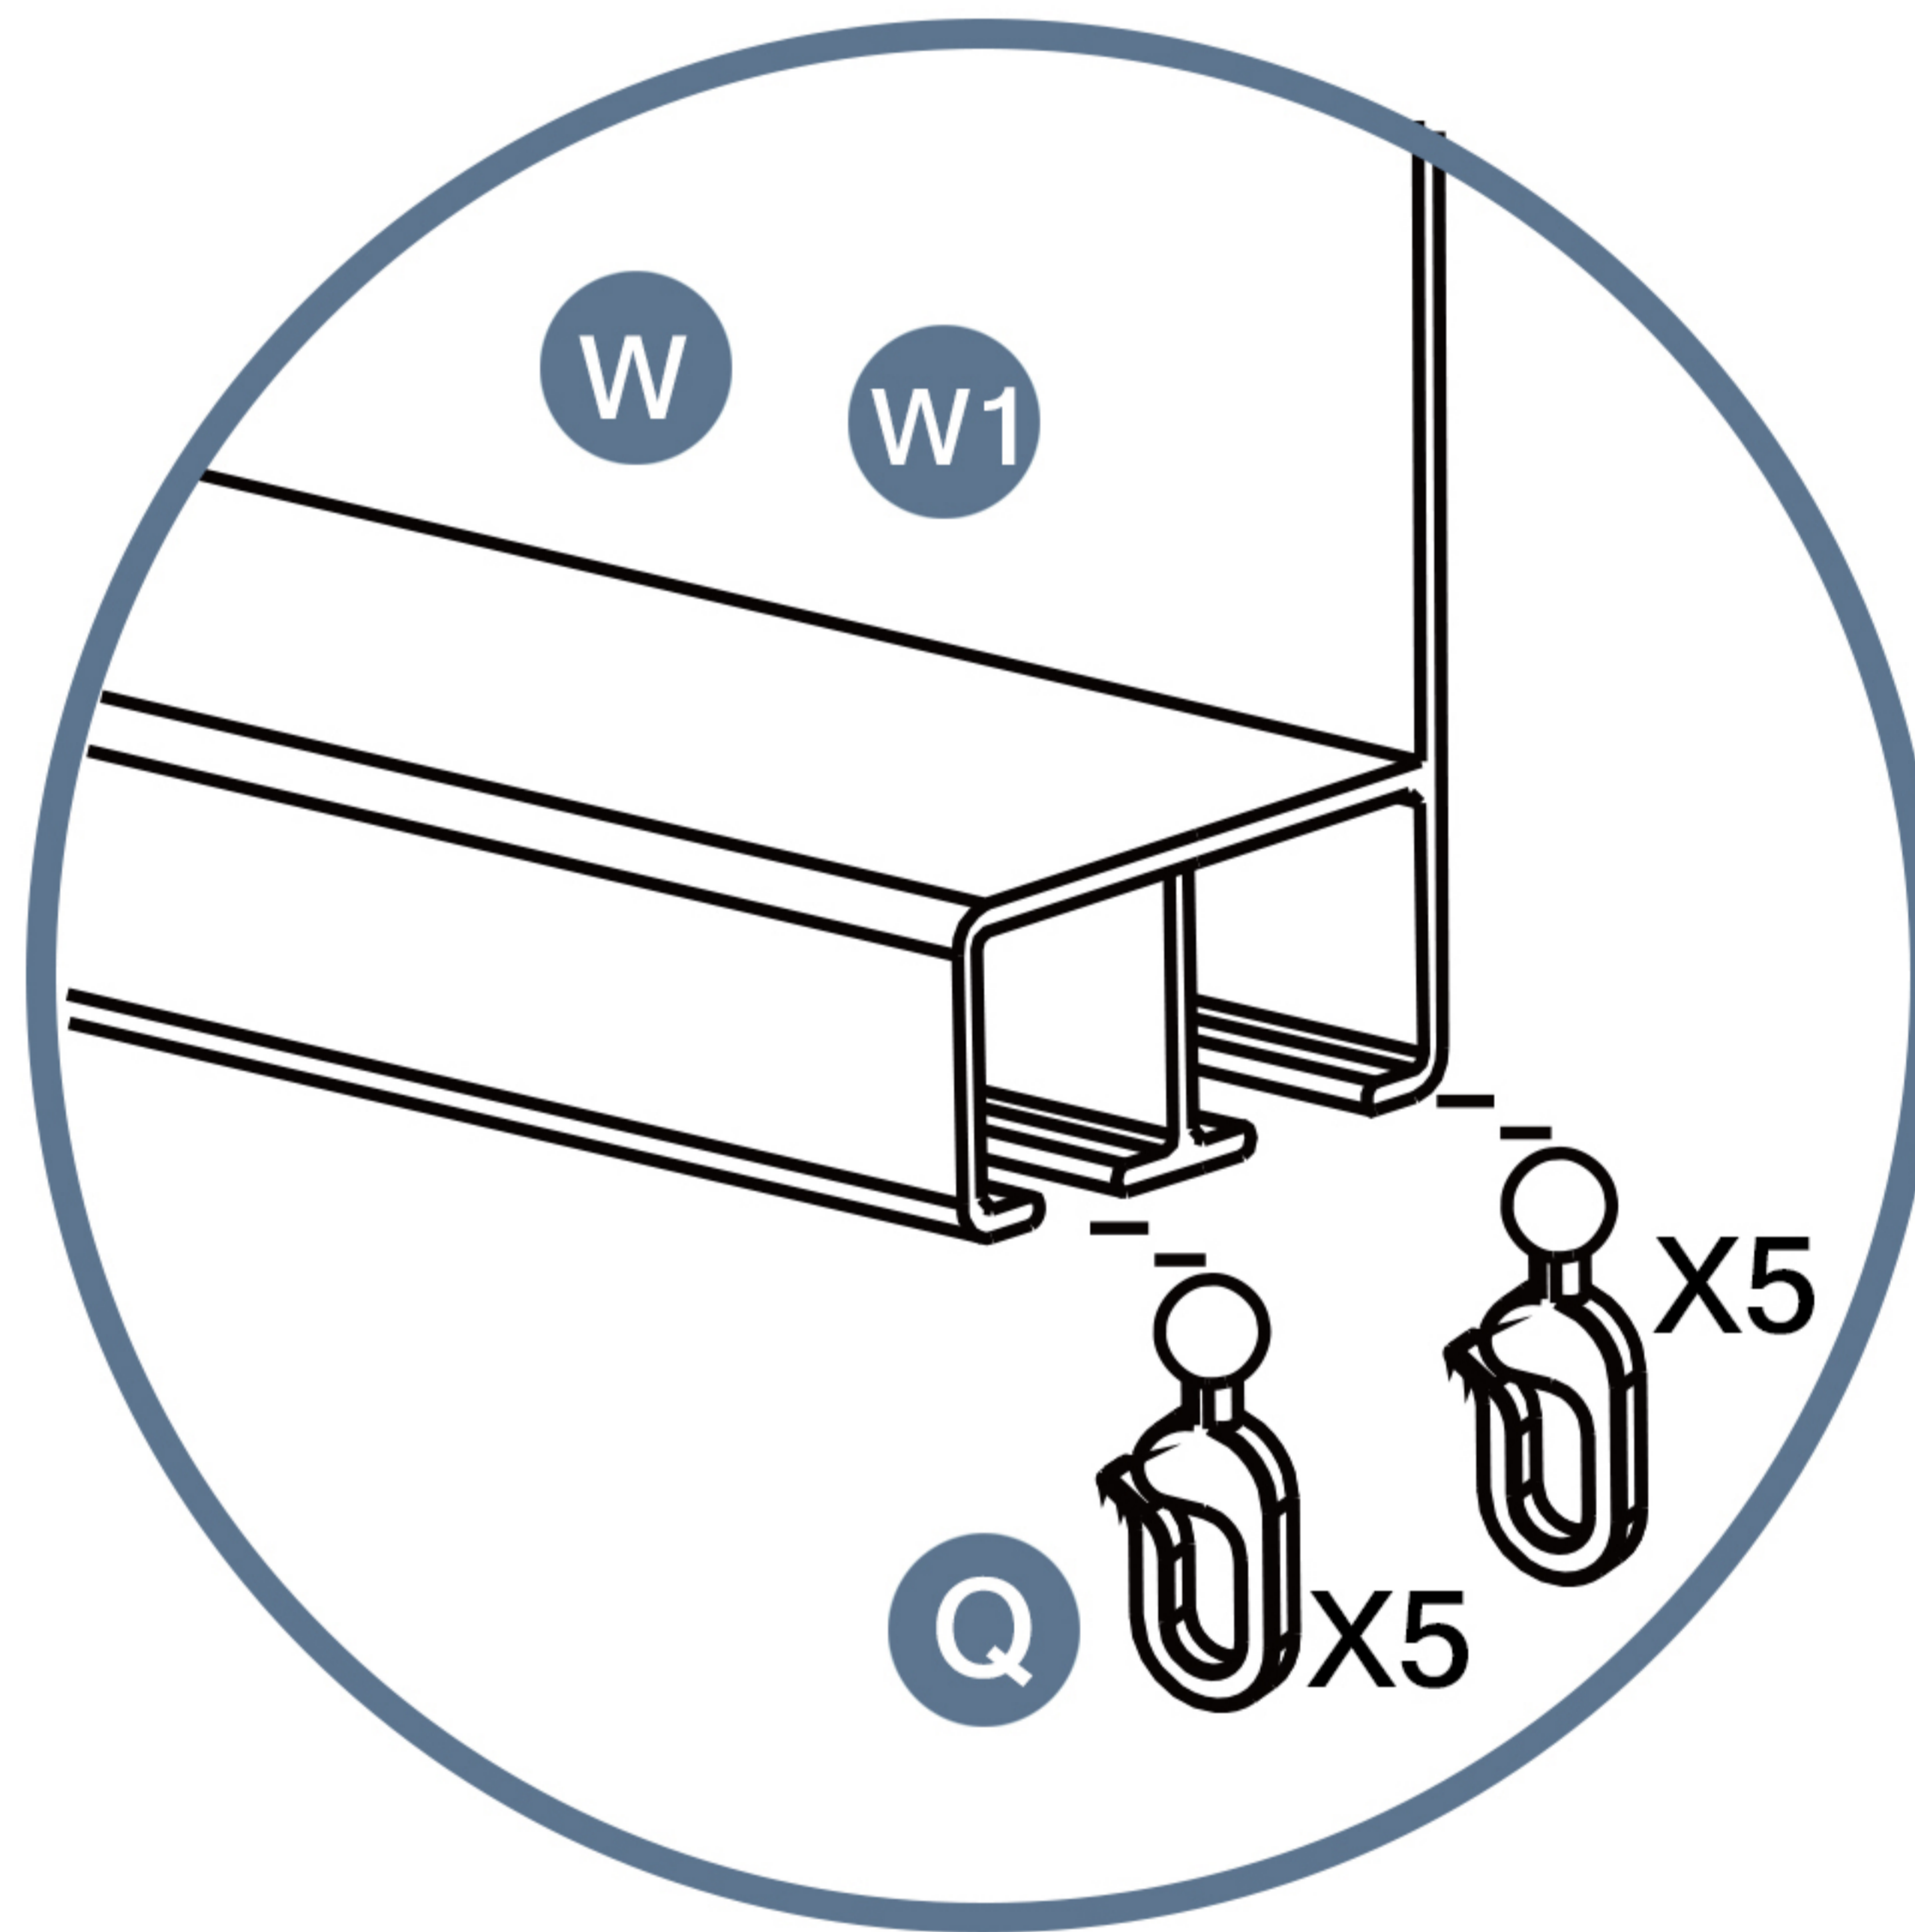

Wooden Gazebo
Netting and Curtain

11X13FT

SKU:C-MTSWBG24-G009-BE

ASSEMBLY INSTRUCTIONS

Please check the number of parts in the following accessory catalogue when unpacking. We have sent you more small parts for spare. If there is any missing or any questions about the installation. Please feel free to contact us. We will reply within 24 hours.

E-mail: cs.helper01@gmail.com

ACCESSORY CATALOGUE

BOX

SKU:C-MTSWBG24-G009-BE

Item no.	Reference Image	Qty.
Q		72
Z		1
Z1		1
Z2		1
W		2
W1		2
S		2
S1		2
M8		16
X6	 M6*15mm	24

STEP 1

Parts required

- W 2pcs
- S 2pcs
- M8 16pcs
- W1 2pcs
- S1 2pcs
- Q 72pcs

STEP 2

Parts required

X6 24pcs

Please align the inner three holes of the **W** **W1** **S** **S1** parts before screwing

STEP 3

Parts required

Z2 1pcs

It can be installed from the inside.