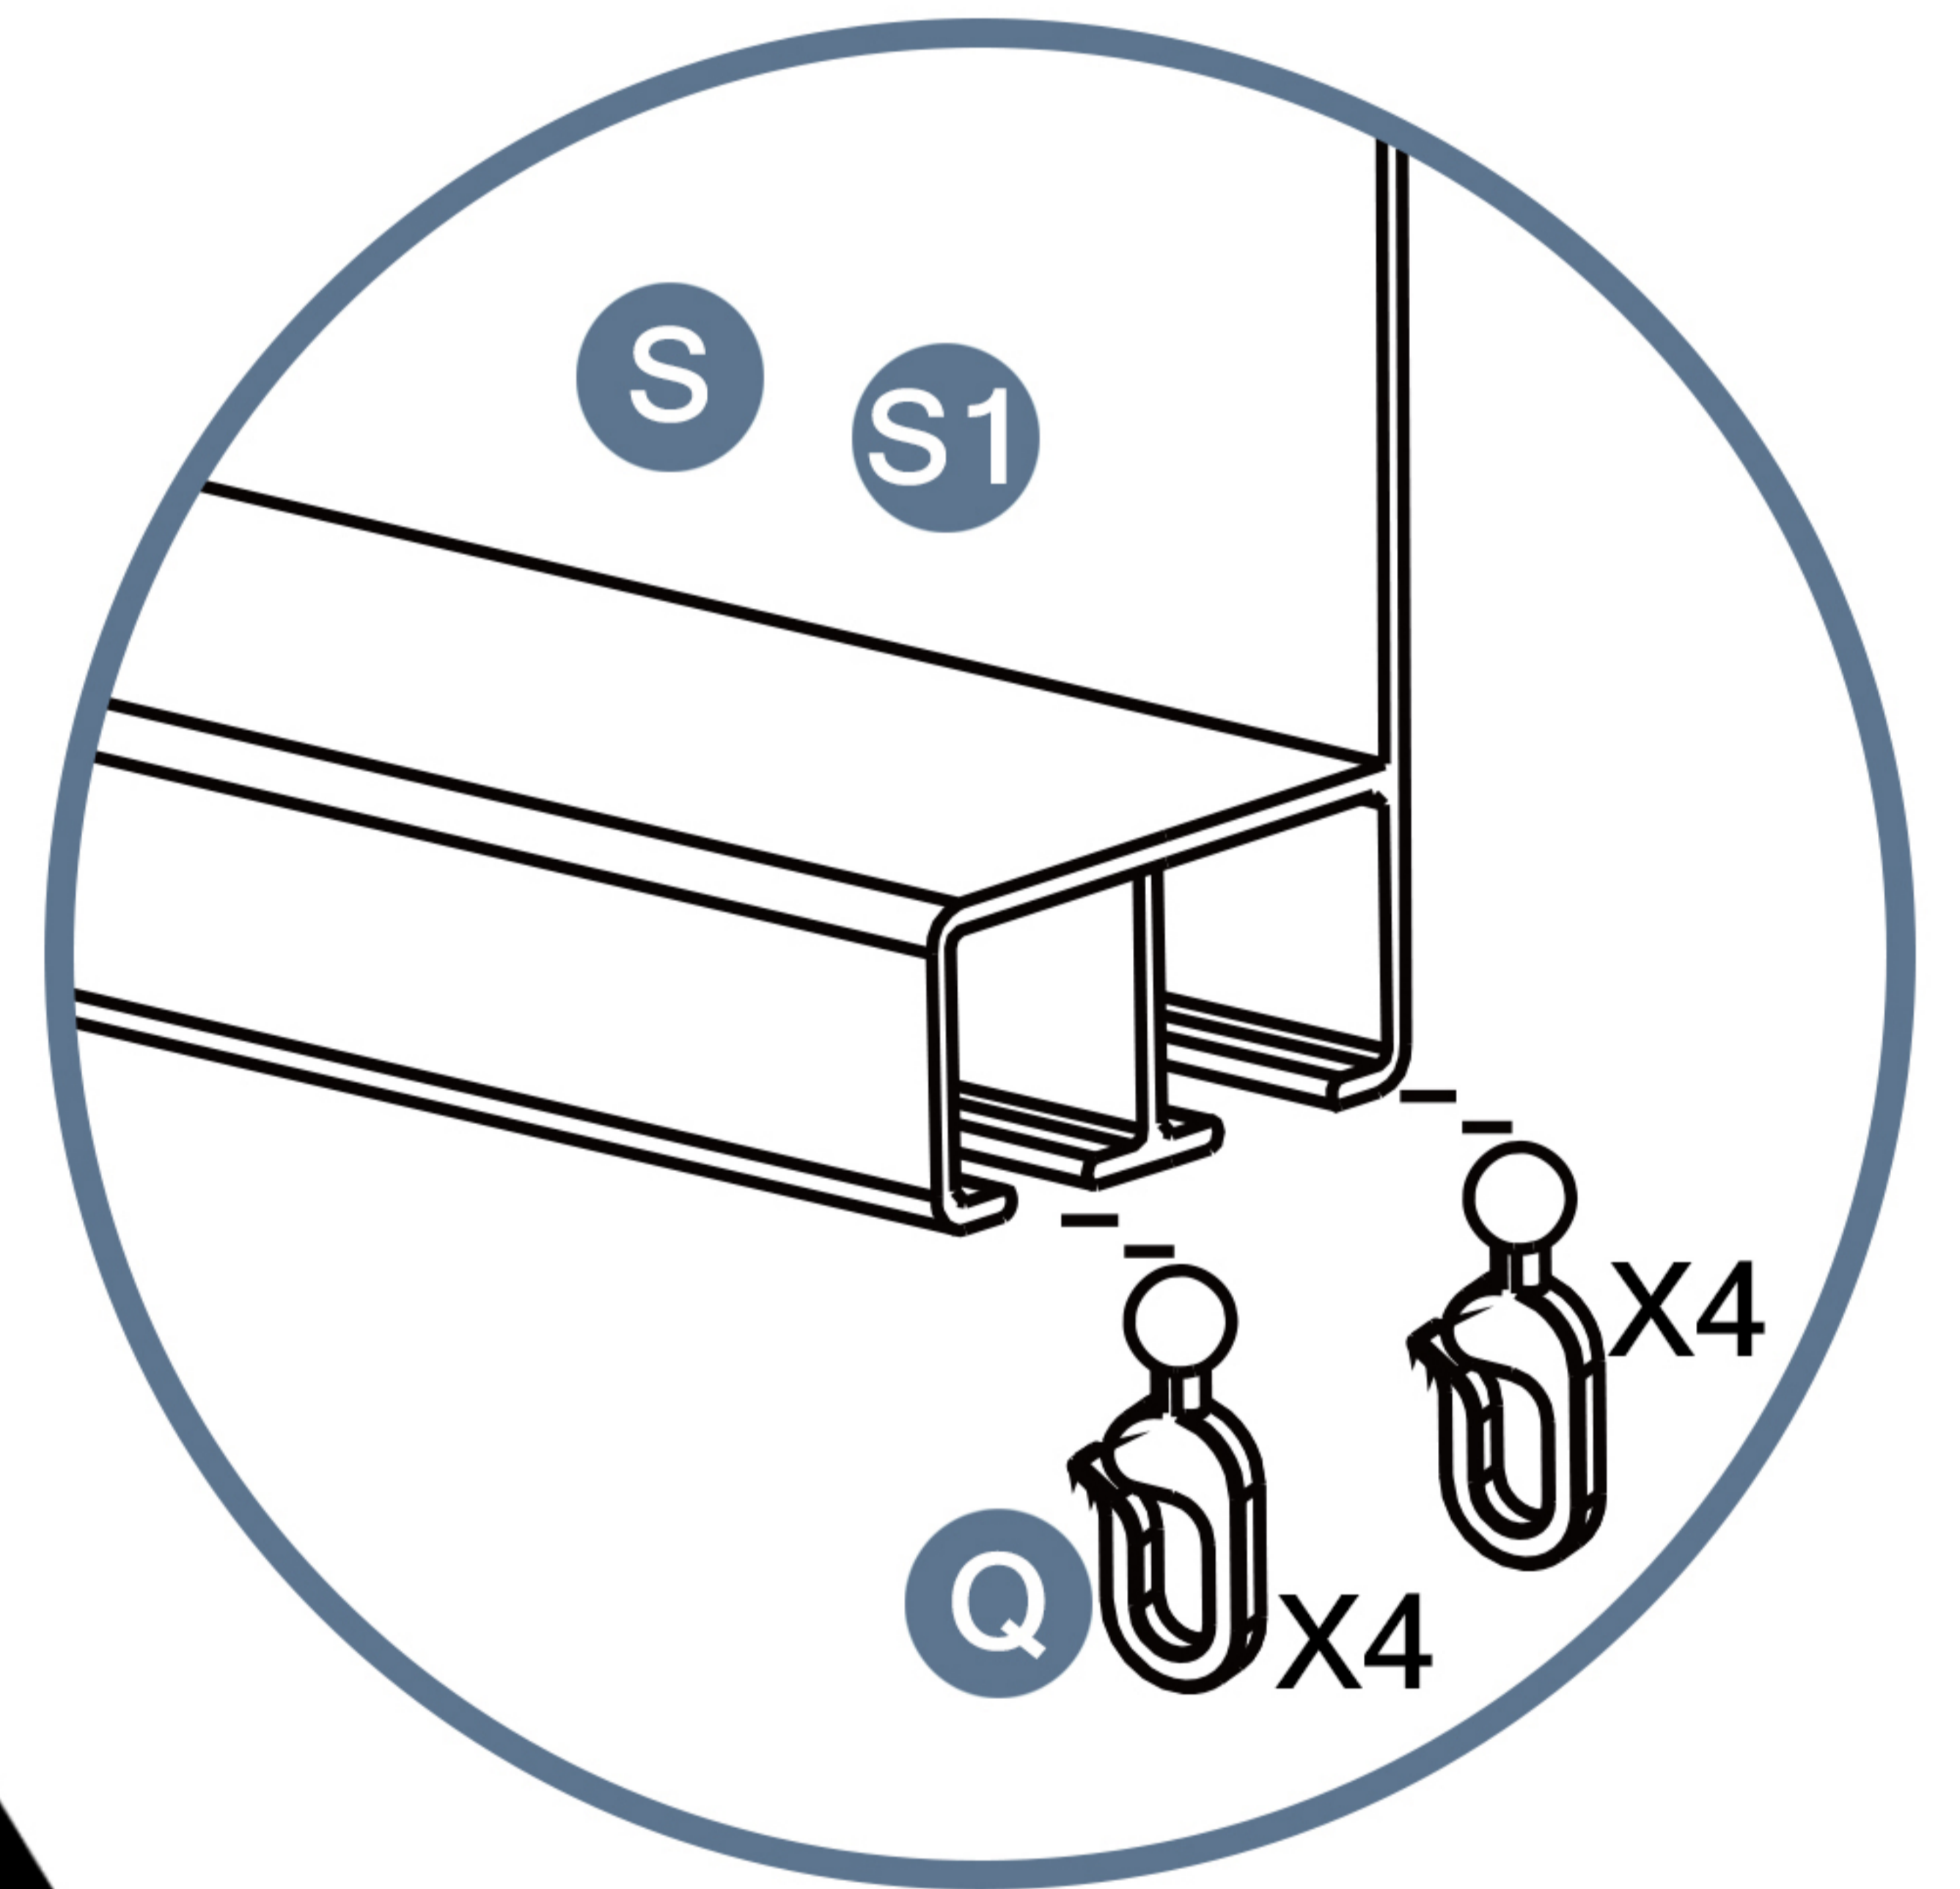

Wooden Gazebo
Netting and Curtain

11X13FT

SKU:C-MTSWBG24-G009-BE

ASSEMBLY INSTRUCTIONS

Please check the number of parts in the following accessory catalogue when unpacking. We have sent you more small parts for spare. If there is any missing or any questions about the installation. Please feel free to contact us. We will reply within 24 hours.

E-mail: cs.helper01@gmail.com

ACCESSORY CATALOGUE

BOX

SKU:C-MTSWBG24-G009-BE

Item no.	Reference Image	Qty.
Q		72
Z		1
Z1		1
Z2		1
W		2
W1		2
S		2
S1		2
M8		16
X6	 M6*15mm	24

STEP 1

Parts required

- W 2pcs
- S 2pcs
- M8 16pcs
- W1 2pcs
- S1 2pcs
- Q 72pcs

STEP 2

Parts required

X6 24pcs

Please align the inner three holes of the **W** **W1** **S** **S1** parts before screwing

STEP 3

Parts required

Z2 1pcs

It can be installed from the inside.