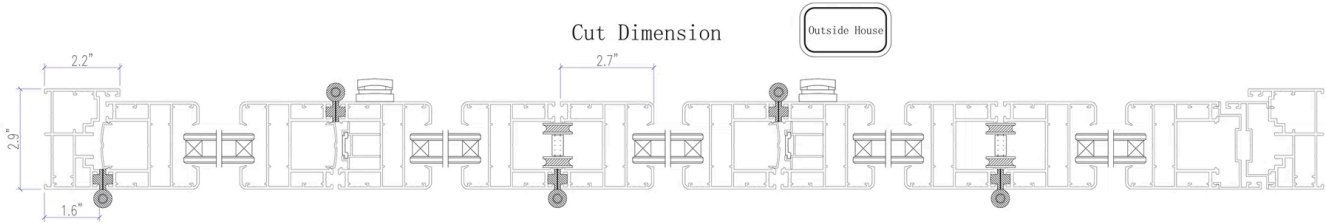

Front View Dimension

Bottom Track Dimension

Our current folding doors come with the high bottom track, which offers the advantages of superior airtightness, sealing, and resistance to water intrusion from outside

We can also customize a low bottom track to accommodate the needs of elderly and disabled individuals, providing easy access

Orientation

Inside House

Cut Dimension

Outside House