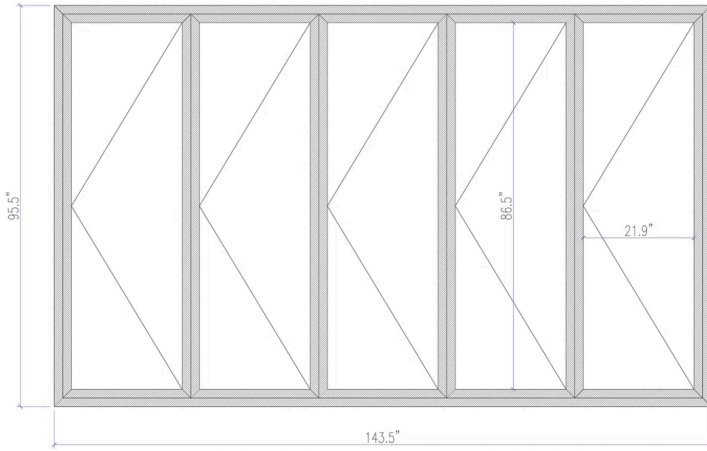

Front View Dimension

Bottom Track Dimension

Our current folding doors come with the high bottom track, which offers the advantages of superior airtightness, sealing, and resistance to water intrusion from outside

We can also customize a low bottom track to accommodate the needs of elderly and disabled individuals, providing easy access

Orientation

Inside House

Cut Dimension

Outside House