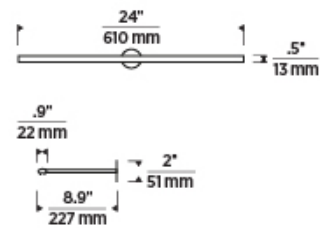

7400 Linder Avenue, Skokie, IL 60077
T 847.410.4400 | F 847.410.4500 | techlighting.com

PLURAL DOME 24 PICTURE LIGHT

VISUAL COMFORT & CO.

SPECIFICATIONS

PRIMARY MATERIAL	Aluminum or Brass
SHADE MATERIAL	Acrylic
NET WEIGHT	2.5 lbs
HEIGHT	0.5in
WIDTH	8.9in
LENGTH	24in
MIN. EXTENSION FROM WALL	8.9in
UP LIGHT / DOWN LIGHT / BOTH?	
WET LISTED	
DAMP LISTED	
DRY LISTED	
UP / DOWN	
HORIZONTAL / VERTICAL	
WALL / CEILING MOUNT	
GENERAL LISTING	ETL Listed
ADA COMPLIANT	
INCLUDES	