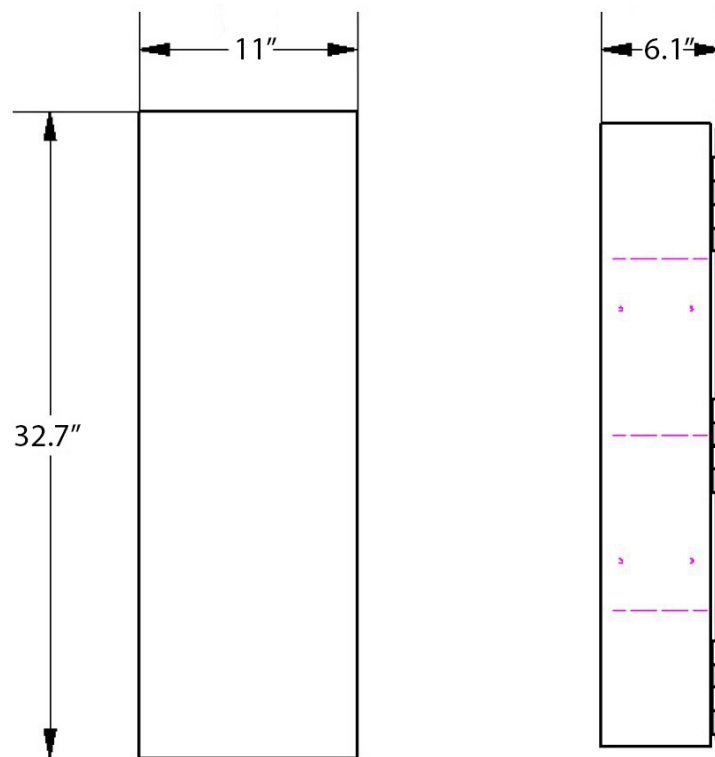

\* WS Bath Collections reserves the right to revise dimensions or information on this sheet without notice

<b>Collection  </b> Pika	<b>Model  </b> Pika 51502	Dimensions Metric <i>1 inch = 2.54 cm</i> <i>1 inch = 25.4 mm</i>	 1051 Lea Drive - Collegeville, PA 19426 Tel. 215 513 9400 - Fax 610 831 0215 <a href="http://www.ws bathcollections.com">www.ws bathcollections.com</a> - <a href="mailto:info@ws bathcollections.com">info@ws bathcollections.com</a>
-----------------------------	------------------------------	---	---

# Product Specs Sheets

Collection  
Pika

Model |  
Pika 51502

Dimensions Metric

*1 inch = 2.54 cm*  
*1 inch = 25.4 mm*

**WS**<sup>®</sup>  
**BATH**  
**COLLECTIONS**

1051 Lea Drive - Collegeville, PA 19426  
Tel. 215 513 9400 - Fax 610 831 0215  
[www.ws bathcollections.com](http://www.ws bathcollections.com) - [info@ws bathcollections.com](mailto:info@ws bathcollections.com)