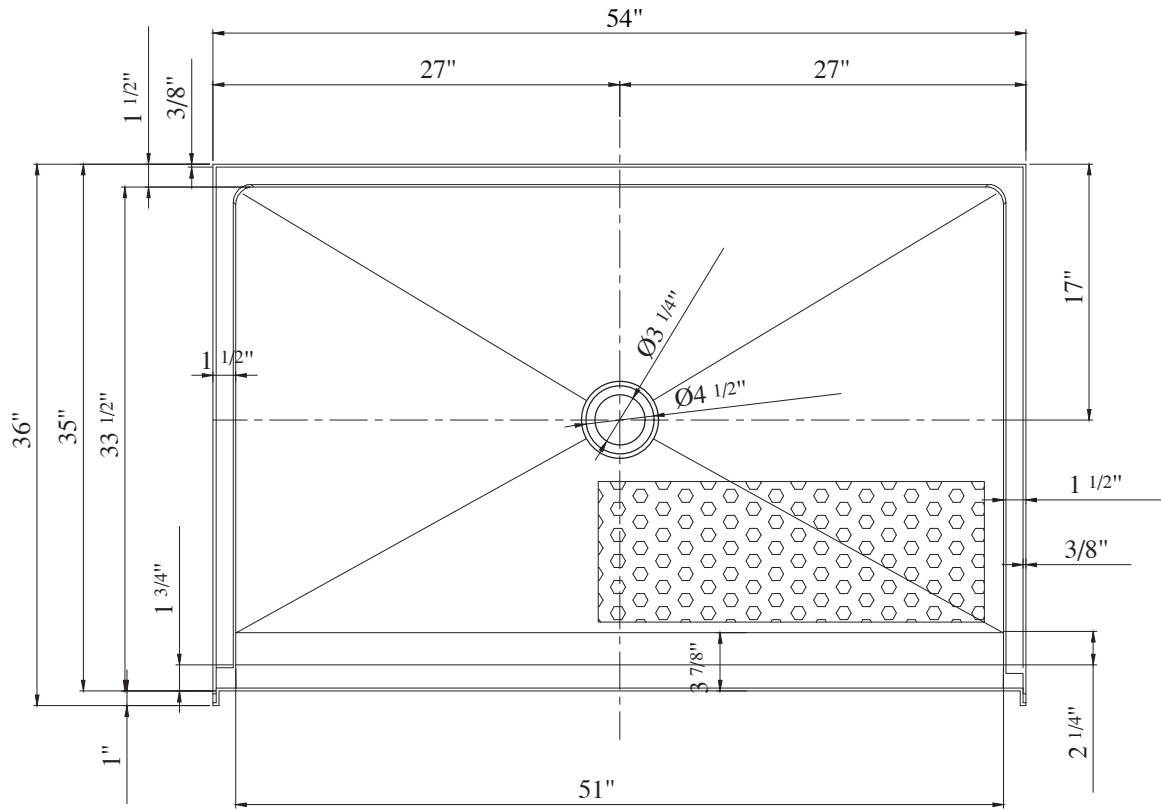

626 679 3588
support@trendytotesinc.com
162 Atlantic St, Pomona, CA 91768

SIZE DETAILS

HIGH QUALITY
ACRYLIC SHOWER BASE

N-ADA-5436C

support@trendytotesinc.com
626 679 3588

PRODUCT
INSTRUCTION
VIDEO

SIZE DETAILS

Top View

Front View