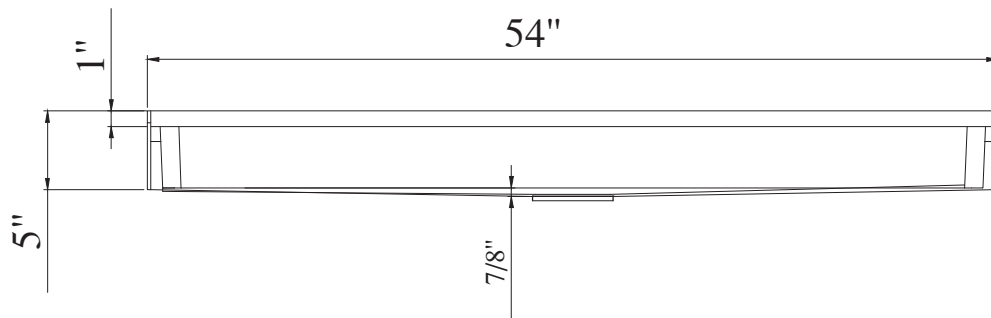

626 679 3588
support@trendytotesinc.com
162 Atlantic St, Pomona, CA 91768

SIZE DETAILS

HIGH QUALITY
ACRYLIC SHOWER BASE

N-ADA-5436C

support@trendytotesinc.com
626 679 3588

PRODUCT
INSTRUCTION
VIDEO

SIZE DETAILS

Top View

Front View