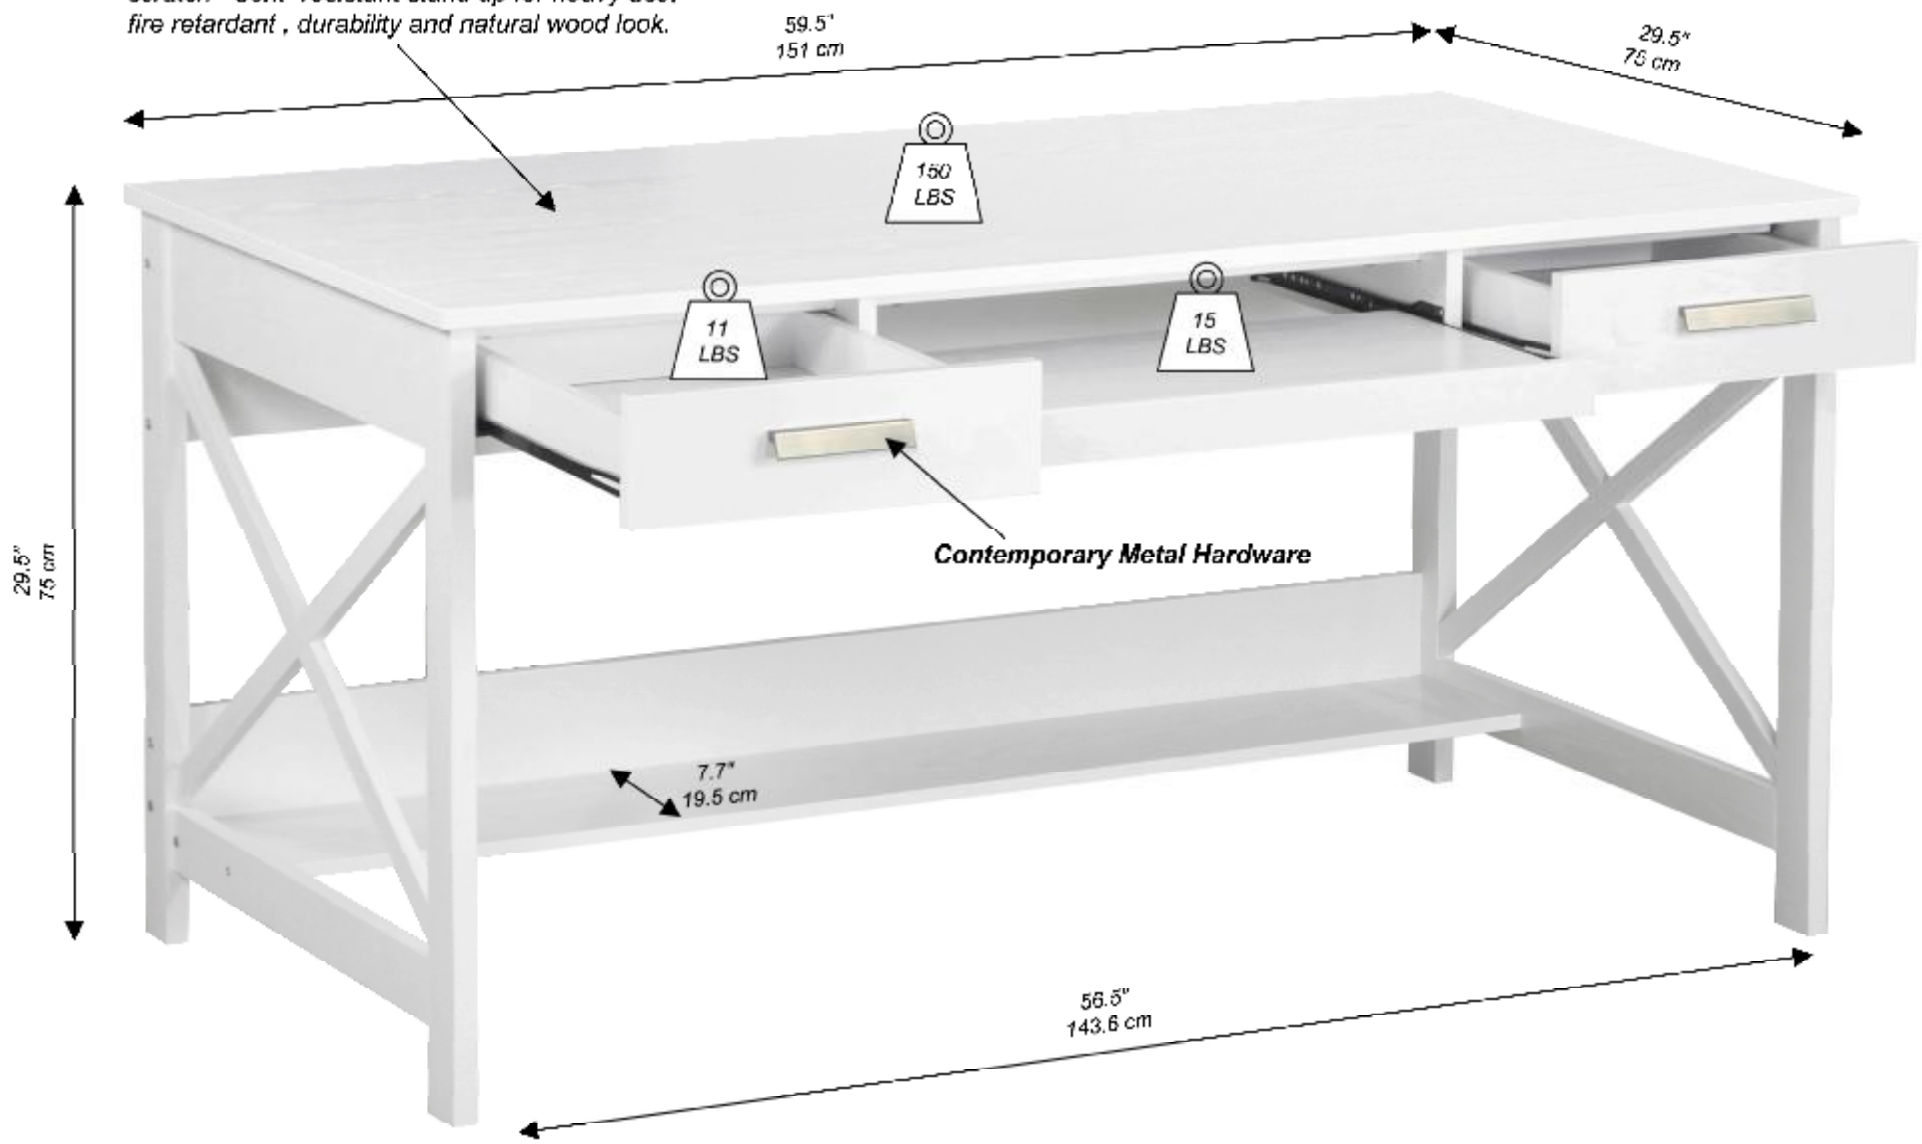

**WHITE**

scratch - dent - resistant stand up for heavy use.  
fire retardant , durability and natural wood look.

59.5"  
151 cm

29.5"  
75 cm

150  
LBS

11  
LBS

15  
LBS

Contemporary Metal Hardware

29.5"  
75 cm

7.7"  
19.5 cm

56.5"  
143.6 cm