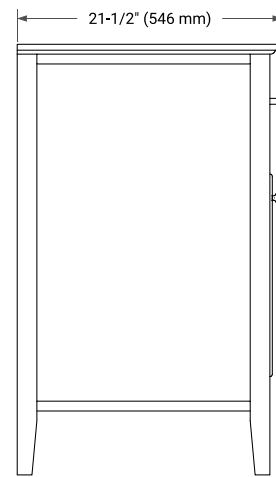

## BASE CABINET DIMENSIONS

54" W x 21.5" D x 33.5" H

## AVAILABLE COLORS

White    Grey

FRONT VIEW

SIDE VIEW

PLAN VIEW

# 55" SINGLE OVAL SINK COUNTERTOP WITH 0.75 IN. THICKNESS

## OVERALL DIMENSIONS

55" W x 22" D x 0.75" H