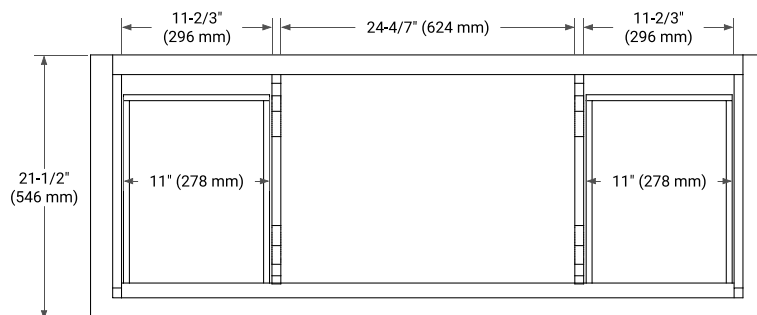

54" SINGLE SINK BASE CABINET

BASE CABINET DIMENSIONS

54" W x 21.5" D x 33.5" H

FEATURES

- Solid wood frame & plywood panels
- Dovetail drawers and joints
- Soft closing doors & drawers

HARDWARE FINISHES

Brushed Nickel   Satin Brass   Matte Black   Polished Chrome

AVAILABLE COLORS

White   Grey

PLAN VIEW