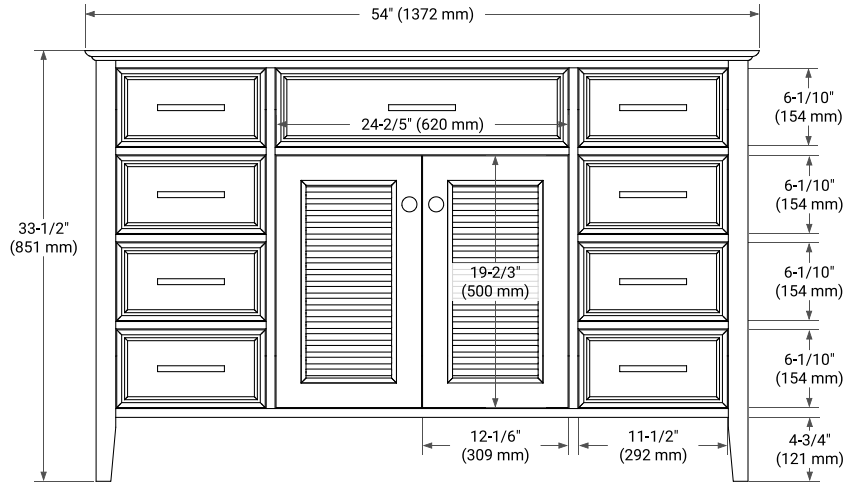

54" SINGLE SINK BASE CABINET

BASE CABINET DIMENSIONS

54" W x 21.5" D x 33.5" H

FEATURES

- Solid wood frame & plywood panels
- Dovetail drawers and joints
- Soft closing doors & drawers

HARDWARE FINISHES

Brushed Nickel   Satin Brass   Matte Black   Polished Chrome

AVAILABLE COLORS

White   Grey

FRONT VIEW