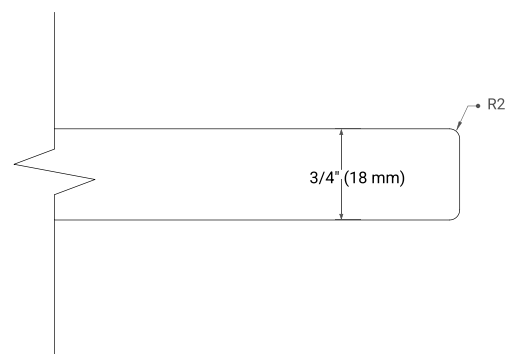

EDGE SIDE VIEW