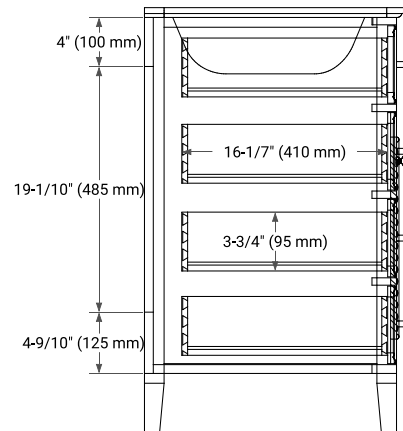

54" SINGLE SINK BASE CABINET

BASE CABINET DIMENSIONS

54" W x 21.5" D x 33.5" H

FEATURES

- Solid wood frame & plywood panels
- Dovetail drawers and joints
- Soft closing doors & drawers

HARDWARE FINISHES

Brushed Nickel   Satin Brass   Matte Black   Polished Chrome

AVAILABLE COLORS

White   Grey

PLAN VIEW