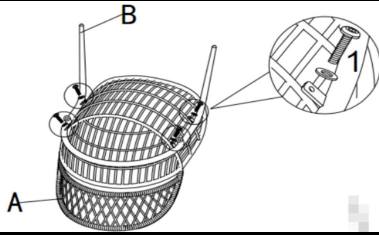

ASSEMBLY INSTRUCTIONS

Belize 4 Pc Outdoor Set

Avoid using sharp objects such as a knife to cut open packing as you may accidentally damage the upholstery.

PARTS LIST			
ITEM	DESCRIPTION	SKETCH	QUANTITY
HW1	Bolt and Washer M6*20		20 PCS
HW2	Allen Key		1 PC
A	Chair		2 PCS
B	Chair Frame		2 PCS
C	Rear Leg		6 PCS
D	Cushion		4 PCS
E	Loveseat		1 PC
F	Loveseat Frame		1 PC
G	Table Top		1 PC
H	Table Leg		4 PCS
I	Table Glass		1 PC

ASSEMBLY INSTRUCTIONS

Do not fully tighten bolts until assembly is complete.

STEP 1

STEP 2

STEP 3

STEP 4

STEP 5

STEP 6