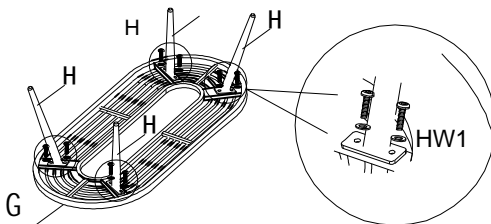

ASSEMBLY INSTRUCTIONS

Do not fully tighten bolts until assembly is complete.

STEP 7

CLEANING INSTRUCTIONS:

ADULT ASSEMBLY REQUIRED

If you are missing any parts or have any questions regarding assembly, do not return this item to the retailer's store. Please call our toll-free, customer service number and have this assembly manual open to the parts list ready to provide the model name, number and part name or number.

WARNING: This product may contain small components, please ensure they are kept away from small children.