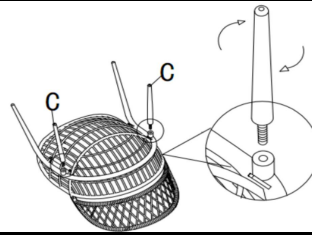

ASSEMBLY INSTRUCTIONS

Belize 4 Pc Outdoor Set

Avoid using sharp objects such as a knife to cut open packing as you may accidentally damage the upholstery.

PARTS LIST			
ITEM	DESCRIPTION	SKETCH	QUANTITY
HW1	Bolt and Washer M6*20		20 PCS
HW2	Allen Key		1 PC
A	Chair		2 PCS
B	Chair Frame		2 PCS
C	Rear Leg		6 PCS
D	Cushion		4 PCS
E	Loveseat		1 PC
F	Loveseat Frame		1 PC
G	Table Top		1 PC
H	Table Leg		4 PCS
I	Table Glass		1 PC

ASSEMBLY INSTRUCTIONS

Do not fully tighten bolts until assembly is complete.

STEP 1

STEP 2

STEP 3

STEP 4

STEP 5

STEP 6