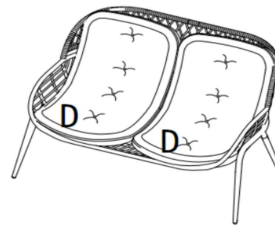

ASSEMBLY INSTRUCTIONS

Belize 4 Pc Outdoor Set

Avoid using sharp objects such as a knife to cut open packing as you may accidentally damage the upholstery.

PARTS LIST			
ITEM	DESCRIPTION	SKETCH	QUANTITY
HW1	Bolt and Washer M6*20		20 PCS
HW2	Allen Key		1 PC
A	Chair		2 PCS
B	Chair Frame		2 PCS
C	Rear Leg		6 PCS
D	Cushion		4 PCS
E	Loveseat		1 PC
F	Loveseat Frame		1 PC
G	Table Top		1 PC
H	Table Leg		4 PCS
I	Table Glass		1 PC

ASSEMBLY INSTRUCTIONS

Do not fully tighten bolts until assembly is complete.

STEP 1

STEP 2

STEP 3

STEP 4

STEP 5

STEP 6