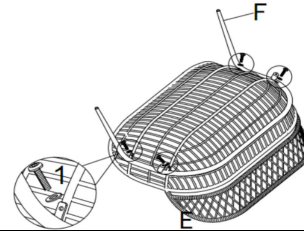

ASSEMBLY INSTRUCTIONS

Belize 4 Pc Outdoor Set

Avoid using sharp objects such as a knife to cut open packing as you may accidentally damage the upholstery.

PARTS LIST			
ITEM	DESCRIPTION	SKETCH	QUANTITY
HW1	Bolt and Washer M6*20		20 PCS
HW2	Allen Key		1 PC
A	Chair		2 PCS
B	Chair Frame		2 PCS
C	Rear Leg		6 PCS
D	Cushion		4 PCS
E	Loveseat		1 PC
F	Loveseat Frame		1 PC
G	Table Top		1 PC
H	Table Leg		4 PCS
I	Table Glass		1 PC

ASSEMBLY INSTRUCTIONS

Do not fully tighten bolts until assembly is complete.

STEP 1

STEP 2

STEP 3

STEP 4

STEP 5

STEP 6