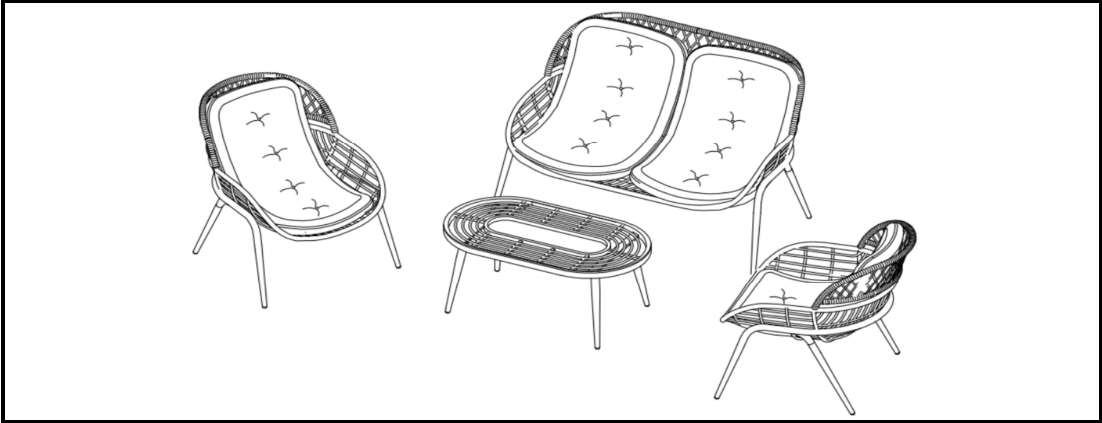

ASSEMBLY INSTRUCTIONS

Belize 4 Pc Outdoor Set

Avoid using sharp objects such as a knife to cut open packing as you may accidentally damage the upholstery.

PARTS LIST			
ITEM	DESCRIPTION	SKETCH	QUANTITY
HW1	Bolt and Washer M6*20		20 PCS
HW2	Allen Key		1 PC
A	Chair		2 PCS
B	Chair Frame		2 PCS
C	Rear Leg		6 PCS
D	Cushion		4 PCS
E	Loveseat		1 PC
F	Loveseat Frame		1 PC
G	Table Top		1 PC
H	Table Leg		4 PCS
I	Table Glass		1 PC