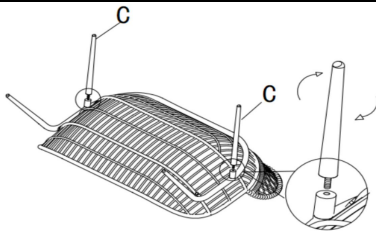

ASSEMBLY INSTRUCTIONS

Belize 4 Pc Outdoor Set

Avoid using sharp objects such as a knife to cut open packing as you may accidentally damage the upholstery.

PARTS LIST			
ITEM	DESCRIPTION	SKETCH	QUANTITY
HW1	Bolt and Washer M6*20		20 PCS
HW2	Allen Key		1 PC
A	Chair		2 PCS
B	Chair Frame		2 PCS
C	Rear Leg		6 PCS
D	Cushion		4 PCS
E	Loveseat		1 PC
F	Loveseat Frame		1 PC
G	Table Top		1 PC
H	Table Leg		4 PCS
I	Table Glass		1 PC

ASSEMBLY INSTRUCTIONS

Do not fully tighten bolts until assembly is complete.

STEP 1

STEP 2

STEP 3

STEP 4

STEP 5

STEP 6