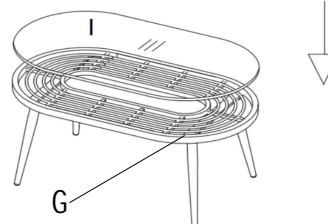

STEP 8

CLEANING INSTRUCTIONS:

ADULT ASSEMBLY REQUIRED

If you are missing any parts or have any questions regarding assembly, do not return this item to the retailer's store. Please call our toll-free, customer service number and have this assembly manual open to the parts list ready to provide the model name, number and part name or number.

WARNING: This product may contain small components, please ensure they are kept away from small children.