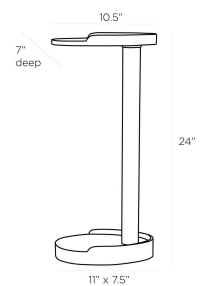

SLADE DRINK TABLE

6965  
 Graphite  
 H: 24 IN  
 W: 11 IN  
 D: 7.5 IN

Our Slade drink table makes a stylish resting place for a martini. Graphite aluminum is molded in a teardrop shape with an offset silhouette. Versatile and small-scale, the pedestal accent can tuck into any space in need of a little edge.