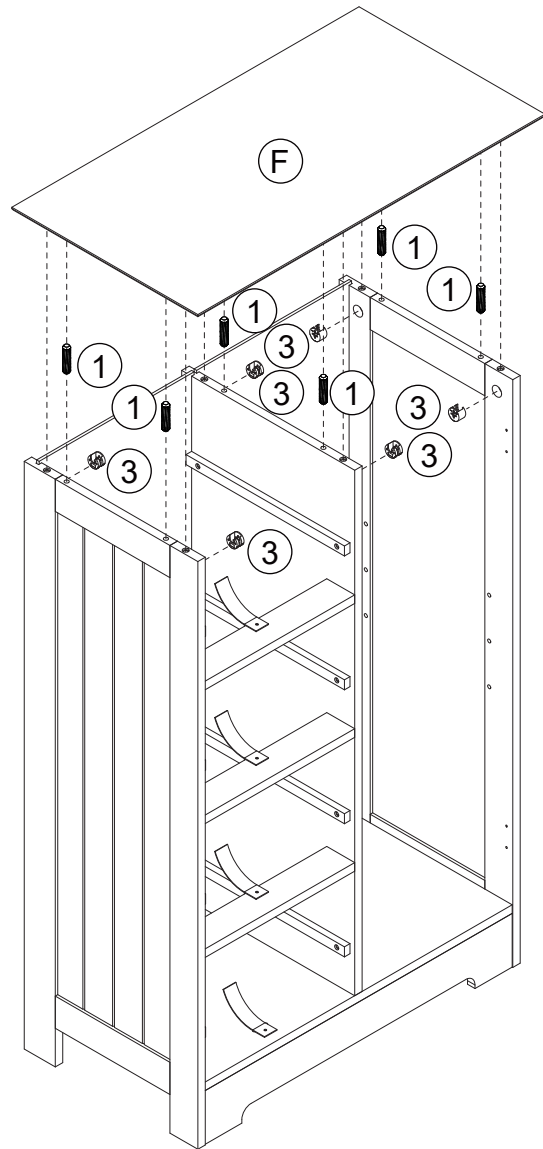

Hardware:

①×26  (φ6x30 mm)	②×12  (φ6x35 mm)	③×12  (φ15x9.5 mm)	④×32  (φ3x25 mm)	⑤×13  (φ3x10 mm)	⑥×2 
⑦×1 	⑧×1  (φ3x16 mm)	⑨×1 	⑩×4 	⑪×2  (φ2.5x14 mm)	⑫×1 
⑬×16  (φ3x16 mm)	⑭×4 	⑮×2  (φ4x30 mm)	⑯×10 	⑰×10  (φ3x14 mm)	

Please save this manual for future reference.

White Wood Storage Cabinet

Step 3

Below shows how the pins are used to assemble the panels together.

Instruction Manual

Please save this manual for future reference.

White Wood Storage Cabinet

Step 4

① × 13

③ × 5

Instruction Manual

Please save this manual for future reference.

White Wood Storage Cabinet

Step 5

① × 6	③ × 6
	

Instruction Manual

Please save this manual for future reference.

White Wood Storage Cabinet

Step 6

⑤ × 5

⑥ × 2

⑦ × 1