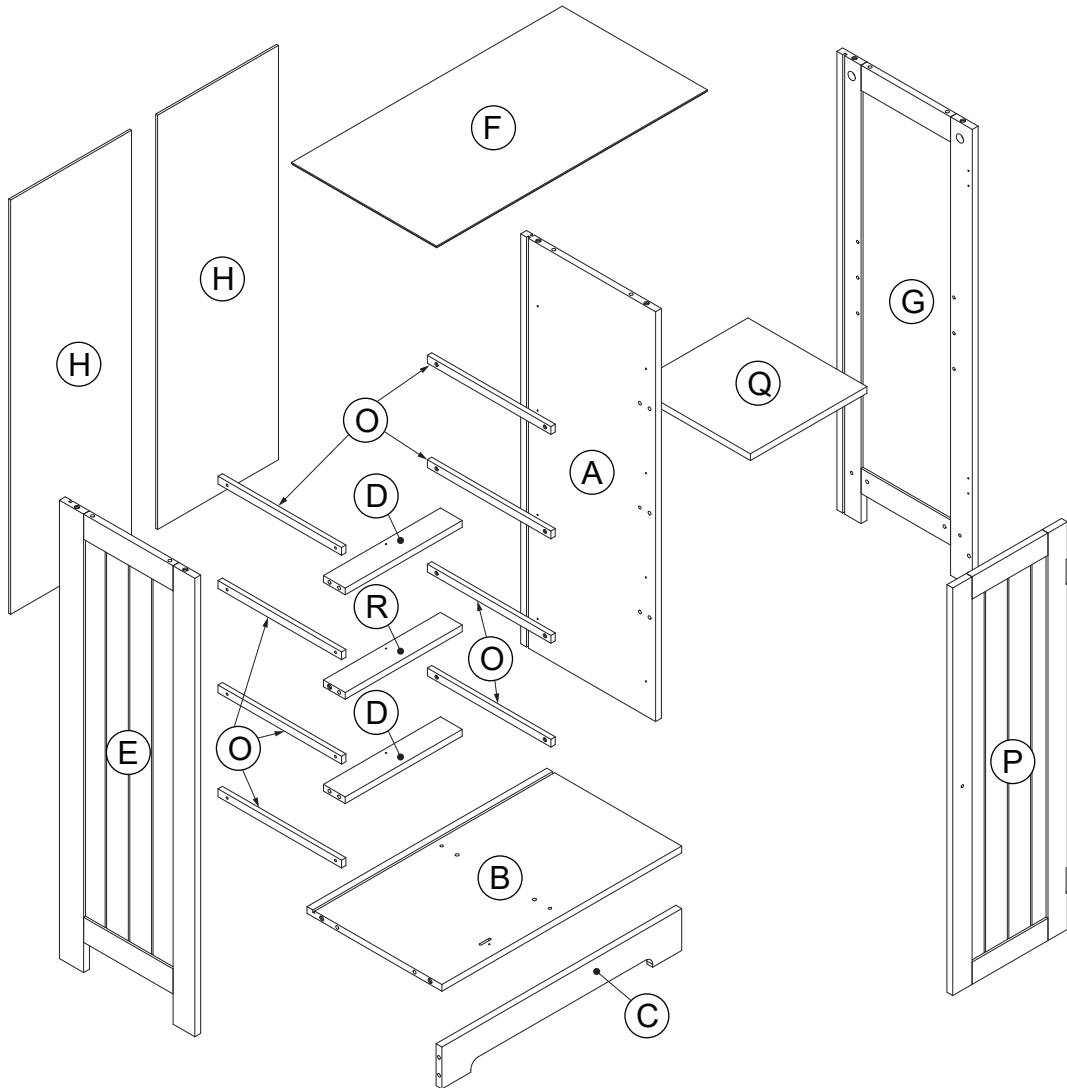

Hardware:

①×26  (φ6x30 mm)	②×12  (φ6x35 mm)	③×12  (φ15x9.5 mm)	④×32  (φ3x25 mm)	⑤×13  (φ3x10 mm)	⑥×2 
⑦×1 	⑧×1  (φ3x16 mm)	⑨×1 	⑩×4 	⑪×2  (φ2.5x14 mm)	⑫×1 
⑬×16  (φ3x16 mm)	⑭×4 	⑮×2  (φ4x30 mm)	⑯×10 	⑰×10  (φ3x14 mm)	

Panels:

Instruction Manual

Please save this manual for future reference.

White Wood Storage Cabinet

Step 1

Make sure the pins are installed correctly as shown with the "check mark" below:

② × 12
⑬ × 16

Instruction Manual