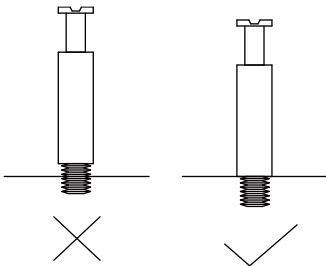

Hardware:

①×26  (φ6x30 mm)	②×12  (φ6x35 mm)	③×12  (φ15x9.5 mm)	④×32  (φ3x25 mm)	⑤×13  (φ3x10 mm)	⑥×2 
⑦×1 	⑧×1  (φ3x16 mm)	⑨×1 	⑩×4 	⑪×2  (φ2.5x14 mm)	⑫×1 
⑬×16  (φ3x16 mm)	⑭×4 	⑮×2  (φ4x30 mm)	⑯×10 	⑰×10  (φ3x14 mm)	

Panels:

Instruction Manual

Please save this manual for future reference.

White Wood Storage Cabinet

Step 1

Make sure the pins are installed correctly as shown with the "check mark" below:

② × 12
⑬ × 16

Instruction Manual