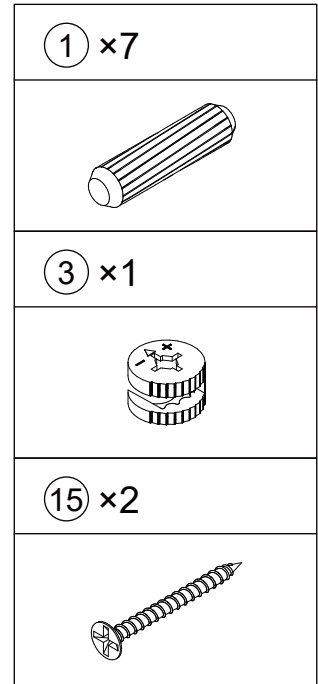

Instruction Manual

Please save this manual for future reference.

White Wood Storage Cabinet

Step 3

Below shows how the pins are used to assemble the panels together.