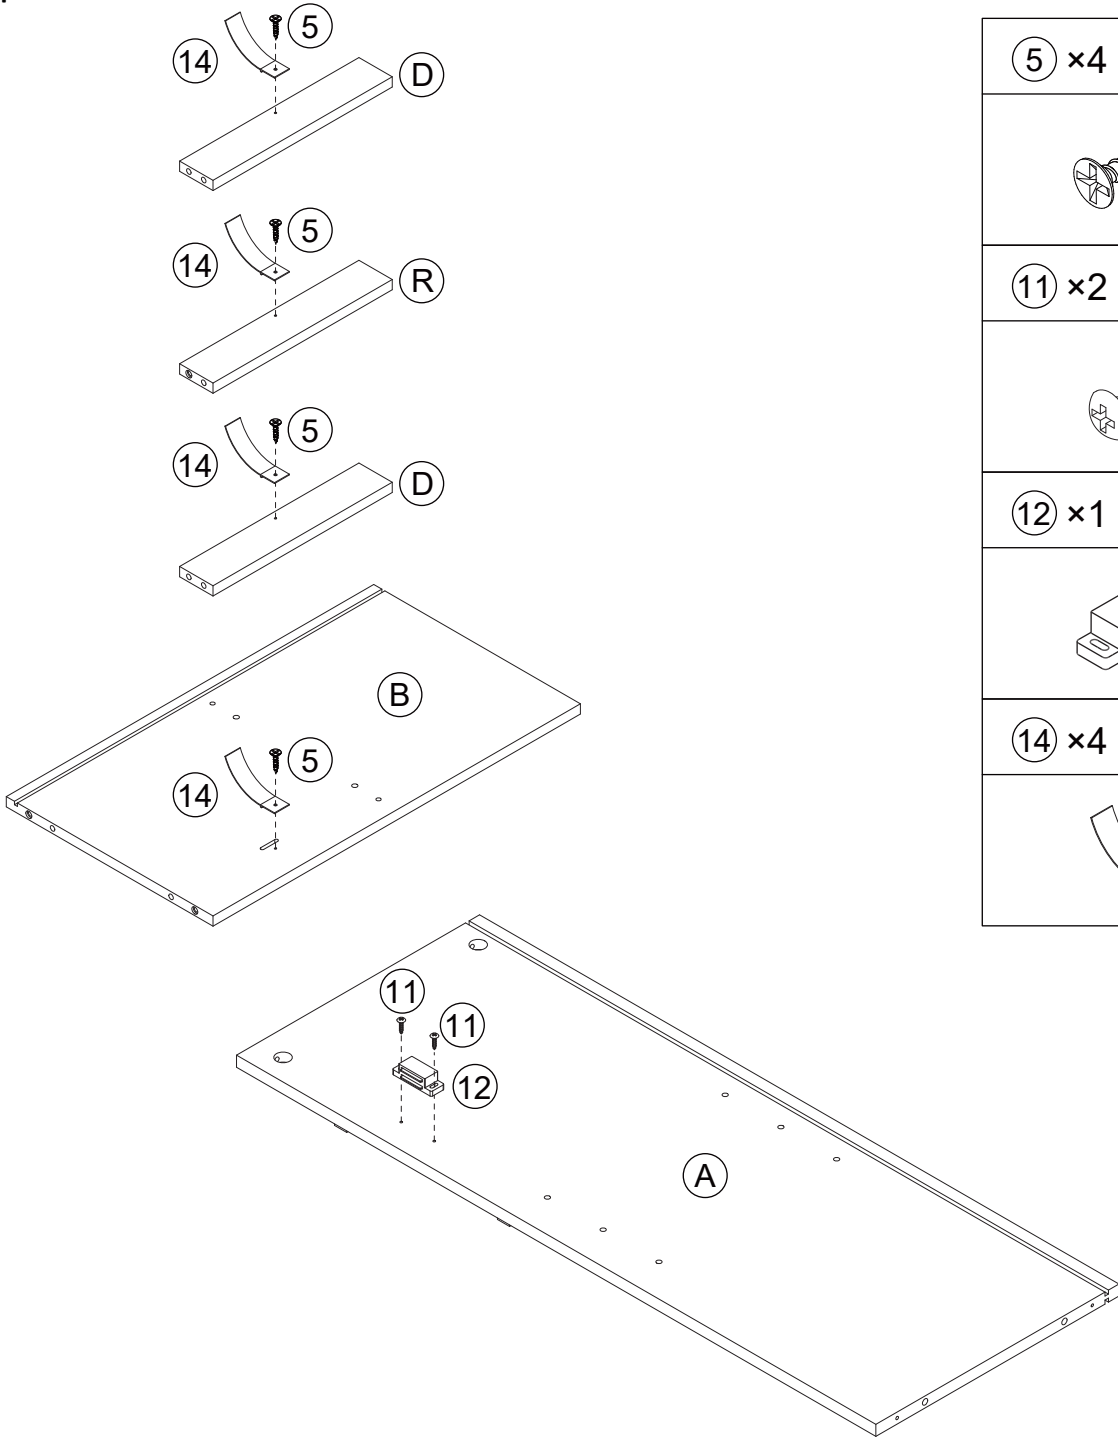

Hardware:

①×26  (φ6x30 mm)	②×12  (φ6x35 mm)	③×12  (φ15x9.5 mm)	④×32  (φ3x25 mm)	⑤×13  (φ3x10 mm)	⑥×2 
⑦×1 	⑧×1  (φ3x16 mm)	⑨×1 	⑩×4 	⑪×2  (φ2.5x14 mm)	⑫×1 
⑬×16  (φ3x16 mm)	⑭×4 	⑮×2  (φ4x30 mm)	⑯×10 	⑰×10  (φ3x14 mm)	

Panels:

Instruction Manual

Please save this manual for future reference.

White Wood Storage Cabinet

Step 1

Make sure the pins are installed correctly as shown with the "check mark" below:

② × 12
⑬ × 16

Instruction Manual

Please save this manual for future reference.

White Wood Storage Cabinet

Step 2

5 × 4

11 × 2

12 × 1

14 × 4

Instruction Manual