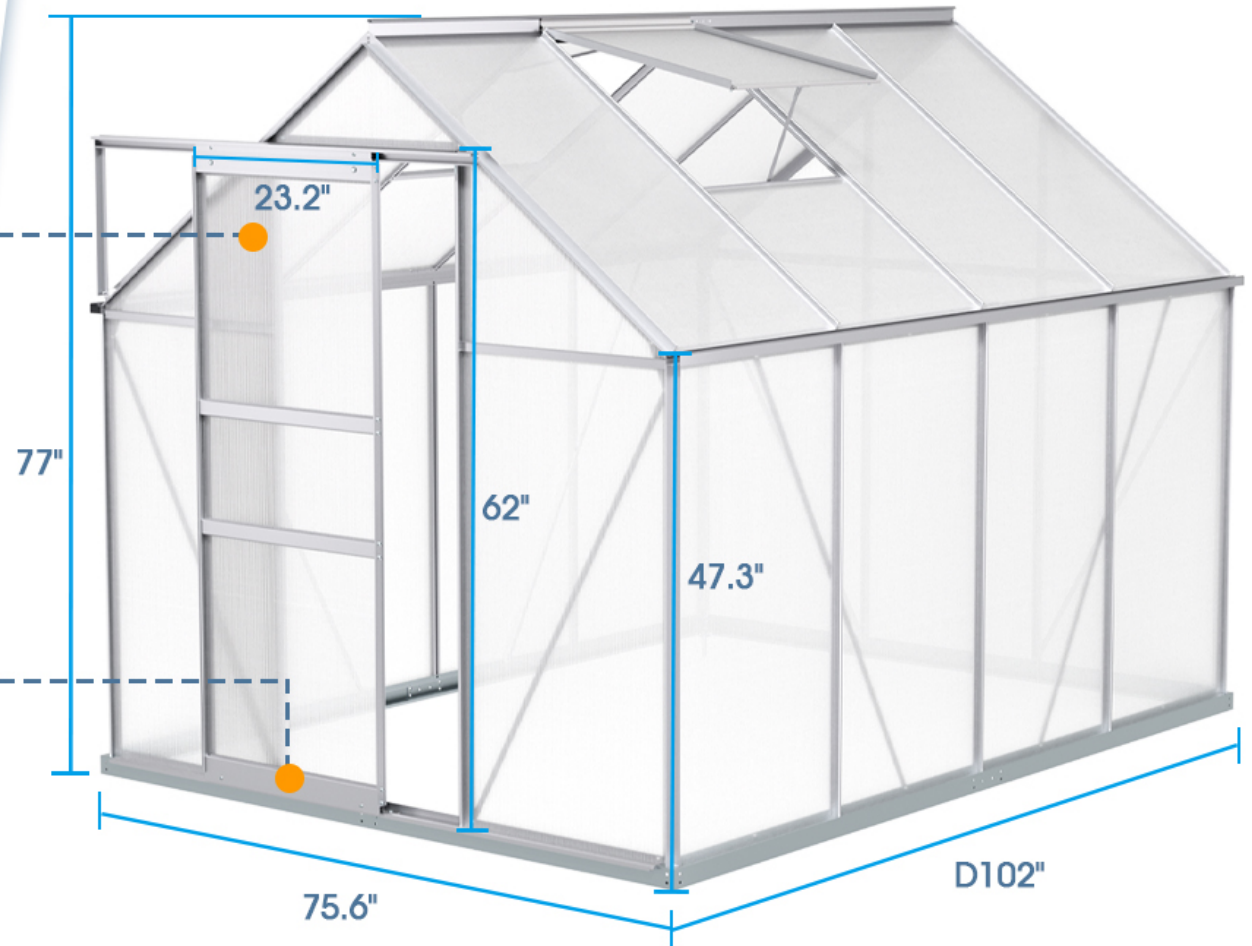

GREEN HOUSE

Provide a suitable environment for plants to grow

Base Suggestion

Recommend Foundation Concrete/ Wood/ Brick

Concrete floor

Wooden floor

Brick floor

Product Dimension

PC sunlight version

aluminum alloy frame

5 Adjustable Level

1mm Aluminum Alloy Frame

Sliding Door

Reinforced Frame

**Spring Design
Easy to Install Panel**

Reinforced Corners