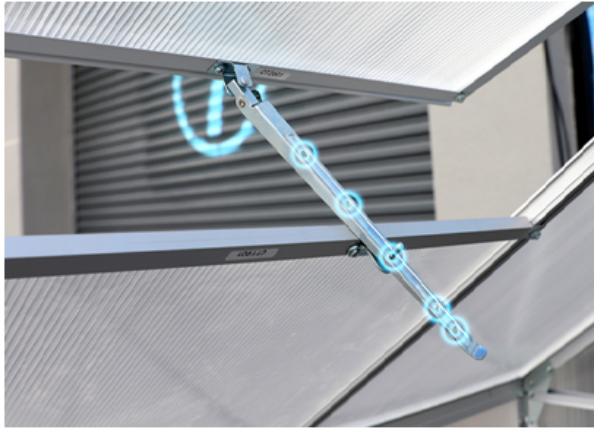

PC sunlight version

aluminum alloy frame

5 Adjustable Level

1mm Aluminum Alloy Frame

Sliding Door

Reinforced Frame

**Spring Design
Easy to Install Panel**

Reinforced Corners