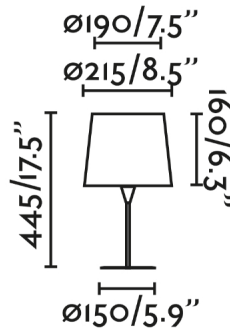

General characteristics

Fixation	Table
voltage	120V
Hertz	60Hz
Cable length	0.02 ft
Switch type	On/Off
Max. Power	15W

Material

Body/Structure	Steel
Screen	Textile

Finish

Body/Structure	Matt Black
Screen	Black
Location	Dry locations only
US Certification	Portátiles ETLus