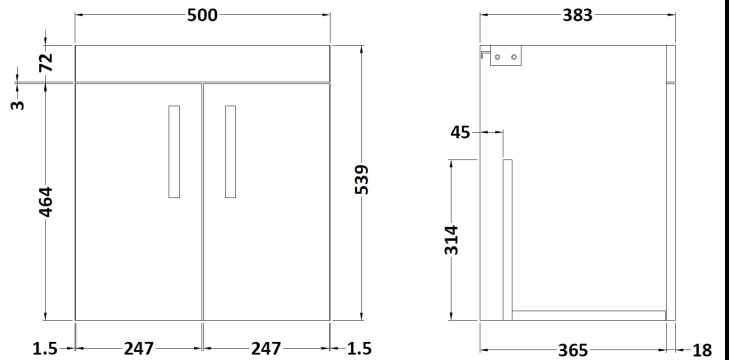

CUSTOMER DATA SHEET

DESCRIPTION:

500 Wall Hung 2-Door & Worktop

CUSTOMER DATA SHEET - FURNITURE

DESCRIPTION: 500 Wall Hung 2-Door Basin Unit

PRODUCT DIMENSIONS

Height (mm)	Width (mm)	Depth (mm)	Nett Wgt Kg
540	500	383	10

PACKAGING DIMENSIONS

Height (mm)	Width (mm)	Depth (mm)	Gross Wgt Kg
405	520	560	10

PACKAGING DATA

Box Colour	Brown Cardboard Box		
Box Qty	1	Label Colour	White Label
Label Size	100 x 50	Label Qty	2

OUTER BOX DIMENSIONS (If Applicable)

CUSTOMER DATA SHEET - FURNITURE

DESCRIPTION: 500 Worktop (505X390x18mm)

PRODUCT DIMENSIONS

Height (mm)	Width (mm)	Depth (mm)	Nett Wgt Kg
18	505	390	2

PACKAGING DIMENSIONS

Height (mm)	Width (mm)	Depth (mm)	Gross Wgt Kg
25	525	410	2.5

PACKAGING DATA

Box Colour	Brown Cardboard Box		
Box Qty	1	Label Colour	White Label
Label Size	50 x 100	Label Qty	2

OUTER BOX DIMENSIONS (If Applicable)

Height (mm)	Width (mm)	Depth (mm)	Gross Wgt Kg

PRODUCT DETAILS