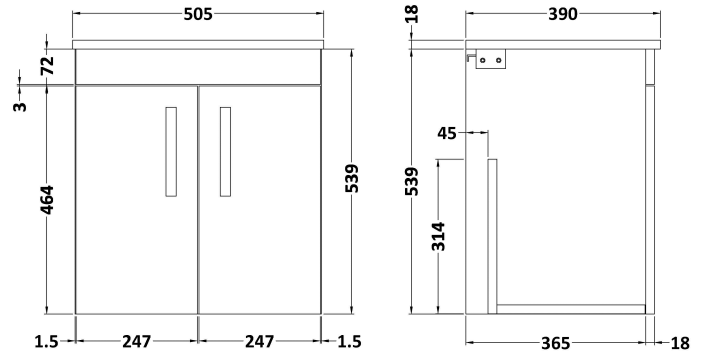

CUSTOMER DATA SHEET

DESCRIPTION:

500 Wall Hung 2-Door & Worktop

CUSTOMER DATA SHEET - FURNITURE

DESCRIPTION: 500 Wall Hung 2-Door Basin Unit

PRODUCT DIMENSIONS

Height (mm)	Width (mm)	Depth (mm)	Nett Wgt Kg
540	500	383	10

PACKAGING DIMENSIONS

Height (mm)	Width (mm)	Depth (mm)	Gross Wgt Kg
405	520	560	10

PACKAGING DATA

Box Colour	Brown Cardboard Box		
Box Qty	1	Label Colour	White Label
Label Size	100 x 50	Label Qty	2

OUTER BOX DIMENSIONS (If Applicable)

CUSTOMER DATA SHEET - FURNITURE

DESCRIPTION: 500 Worktop (505X390x18mm)

PRODUCT DIMENSIONS

Height (mm)	Width (mm)	Depth (mm)	Nett Wgt Kg
18	505	390	2

PACKAGING DIMENSIONS

Height (mm)	Width (mm)	Depth (mm)	Gross Wgt Kg
25	525	410	2.5

PACKAGING DATA

Box Colour	Brown Cardboard Box		
Box Qty	1	Label Colour	White Label
Label Size	50 x 100	Label Qty	2

OUTER BOX DIMENSIONS (If Applicable)

Height (mm)	Width (mm)	Depth (mm)	Gross Wgt Kg

PRODUCT DETAILS