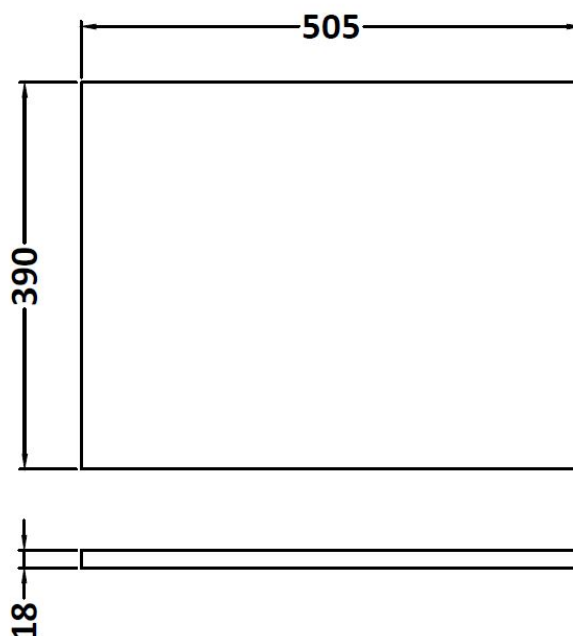

CUSTOMER DATA SHEET

DESCRIPTION:

500 Wall Hung 2-Door & Worktop

CUSTOMER DATA SHEET - FURNITURE

DESCRIPTION: 500 Wall Hung 2-Door Basin Unit

PRODUCT DIMENSIONS

Height (mm)	Width (mm)	Depth (mm)	Nett Wgt Kg
540	500	383	10

PACKAGING DIMENSIONS

Height (mm)	Width (mm)	Depth (mm)	Gross Wgt Kg
405	520	560	10

PACKAGING DATA

Box Colour	Brown Cardboard Box		
Box Qty	1	Label Colour	White Label
Label Size	100 x 50	Label Qty	2

OUTER BOX DIMENSIONS (If Applicable)

CUSTOMER DATA SHEET - FURNITURE

DESCRIPTION: 500 Worktop (505X390x18mm)

PRODUCT DIMENSIONS

Height (mm)	Width (mm)	Depth (mm)	Nett Wgt Kg
18	505	390	2

PACKAGING DIMENSIONS

Height (mm)	Width (mm)	Depth (mm)	Gross Wgt Kg
25	525	410	2.5

PACKAGING DATA

Box Colour	Brown Cardboard Box		
Box Qty	1	Label Colour	White Label
Label Size	50 x 100	Label Qty	2

OUTER BOX DIMENSIONS (If Applicable)

Height (mm)	Width (mm)	Depth (mm)	Gross Wgt Kg

PRODUCT DETAILS