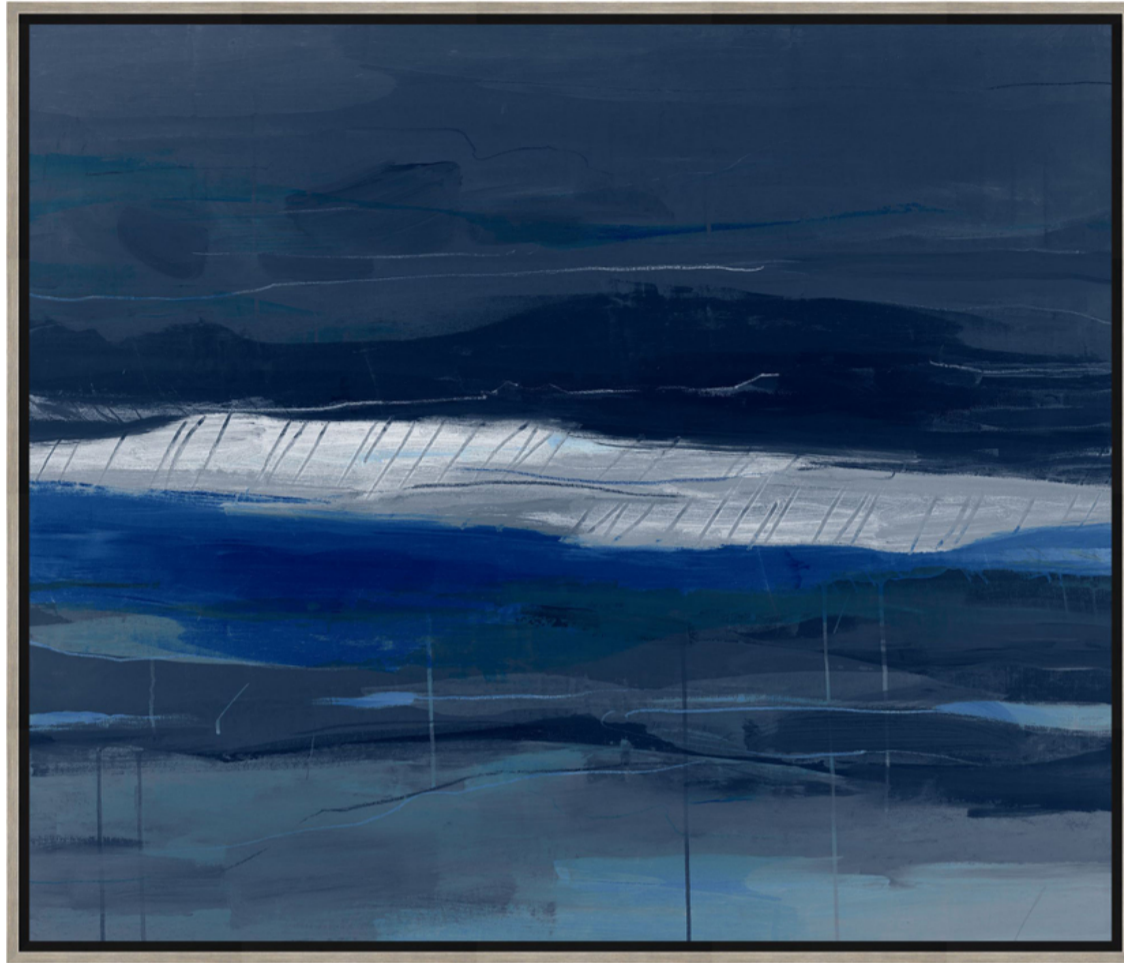

THEODORE ALEXANDER

Entangled Romance 1

D1591S31812-2720

Entangled Romance proposes an abstract landscape at nightfall. The large work on canvas features horizontal swaths of color that create a view of land, water, and sky in hues of blue. The blue color scheme is rendered in slate, cobalt, indigo, and midnight. A narrow band of alabaster and dove grey provides a bright emphasis.

A glimpse of the sun through the clouds, Entangled Romance beautifully intertwines light and dark in this stormy abstract. An original work of art on canvas.

► Frame Width: 0.6 in

W 26 x D 2¼ x H 22 inches

Material(s): Canvas

Collection: Art by TA

Style: Modern / Formal Modern

Type: Décor / Wall Art