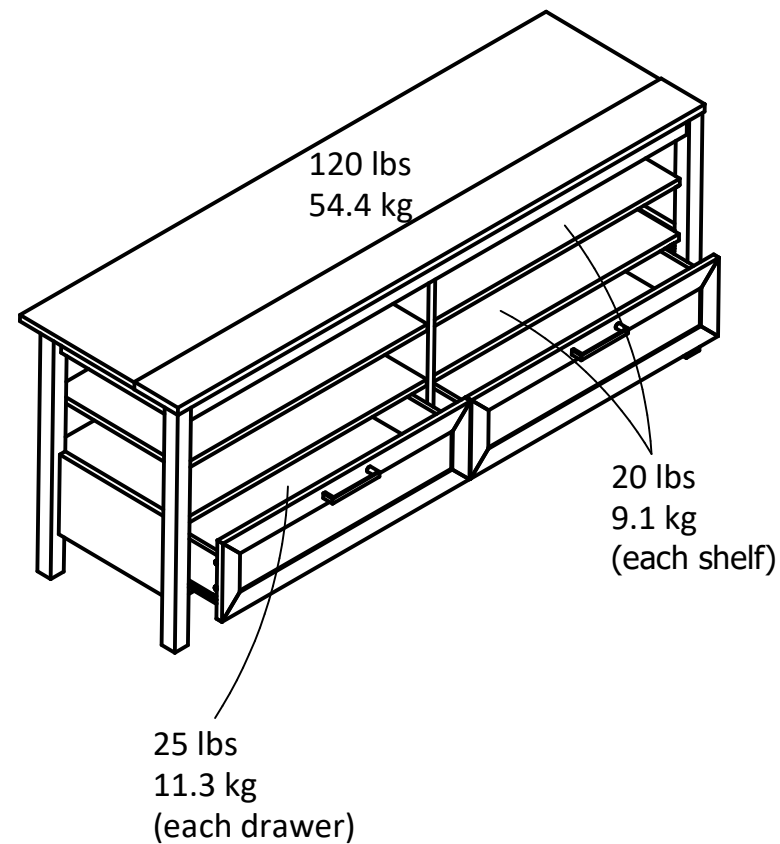

Interior Drawer dimensions:

25.77 in. (65.45 cm) W
4.04 in. (10.25 cm) H
12.97 in. (32.95 cm) D

.78 cubic feet (each drawer)

Overall Product Size:

59.61"W x 15.67"D x 24.37"H
151.4cm W x 39.8cm D x 61.9cm H

Wood Breakdown: 92%
Total storage: 6.04 cubic feet

Maximum Weight Capacities
Unit Weight: 91.6 lbs. (41.6 kg)