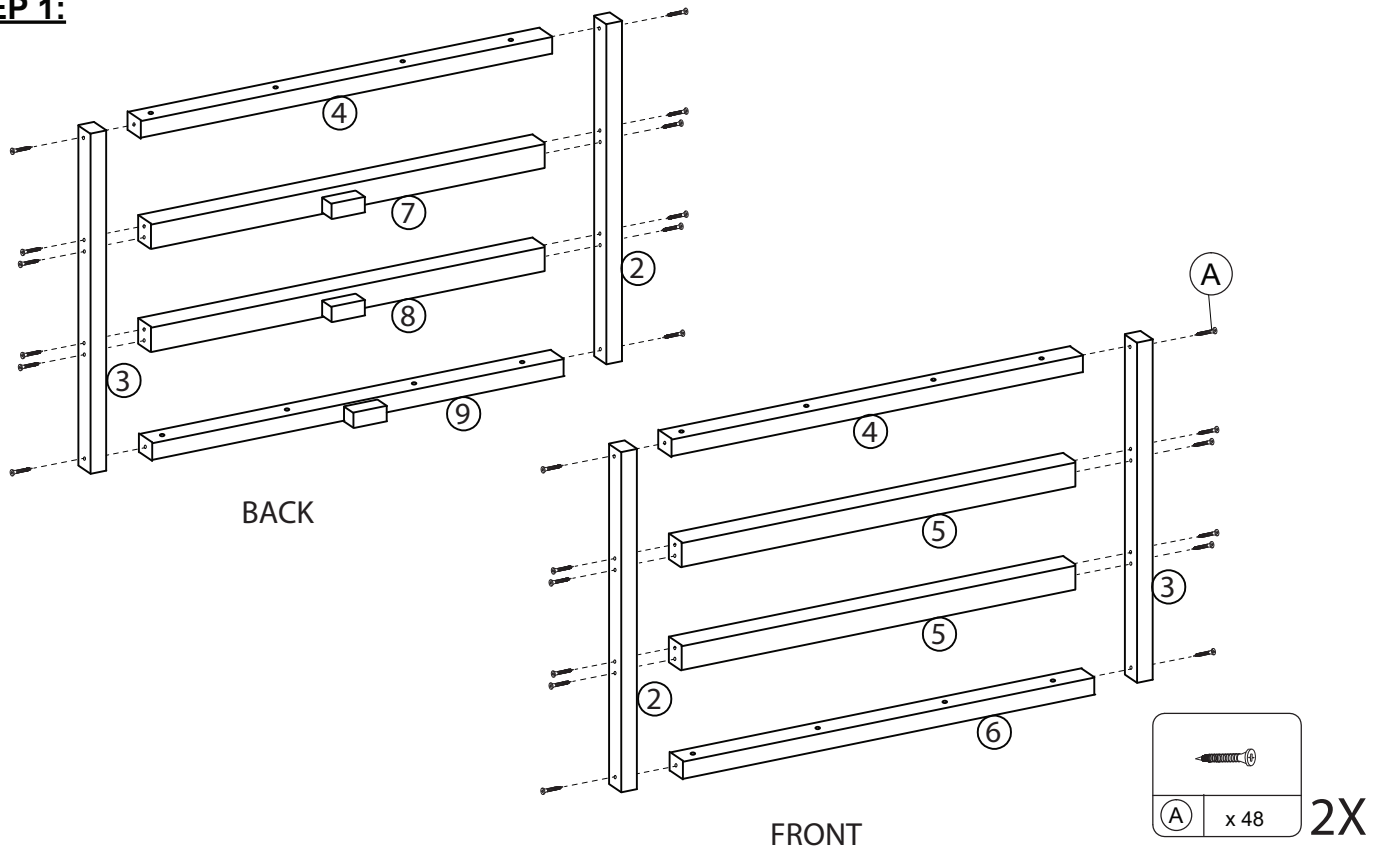

ASSEMBLY INSTRUCTIONS

SKU CODE.:
WF303282AAK

STEP 1: