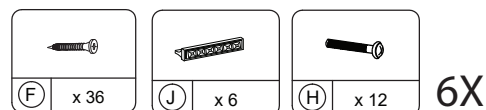

STEP 12:

6X

Cleaning instruction: Clean using soft cloth

Made in Malaysia

ASSEMBLY INSTRUCTIONS

SKU CODE.:
WF303282AAK

STEP 13:

STEP 14: