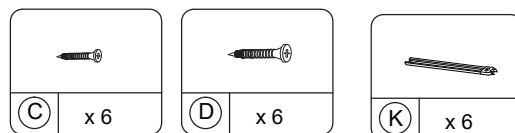

STEP 12:

6X

Cleaning instruction: Clean using soft cloth

Made in Malaysia

ASSEMBLY INSTRUCTIONS

SKU CODE.:
WF303282AAK

STEP 13:

STEP 14: