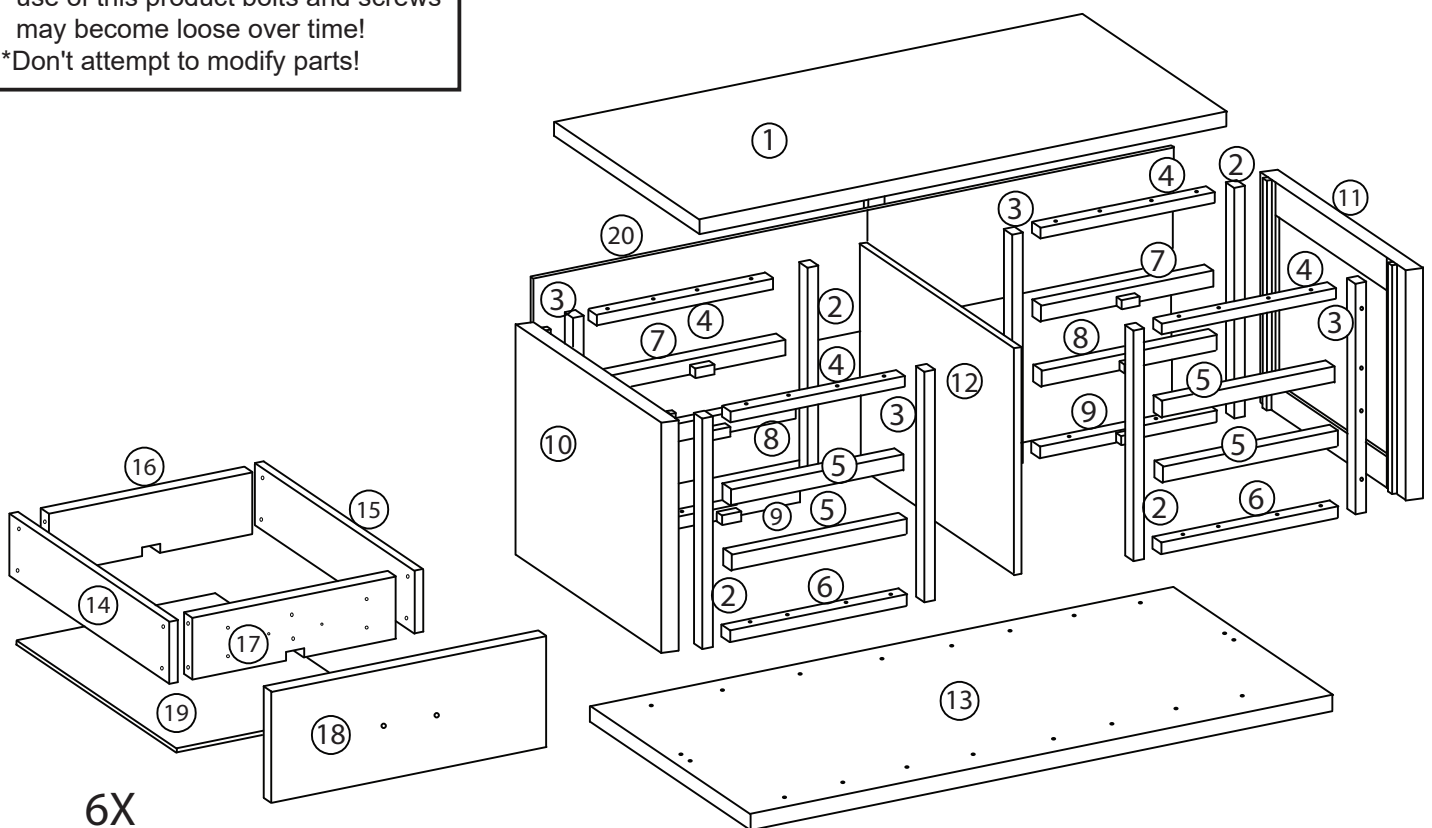

ASSEMBLY INSTRUCTIONS

**SKU CODE.:
WF303282AAK**

Thank you for purchasing this quality product. Place all wooden parts on a clean and smooth surface such as a rug or carpet to avoid the parts from being scratched. Be sure to check all packing materials carefully for small parts may have come loose inside the carton during shipment, clarify and count all parts and compare with the parts list below. Do not tighten all screws / bolts until all completely assembled.

Hardware List				
No.	Description	Sketch	Size	Q.ty
A	CSK Screw		M4 x 30mm	120pcs
B	CSK Screw		M4 x 12mm	56cs
C	CSK Screw		M4 x 16mm	26pcs
D	CSK Screw		M4 x 25mm	6pcs
E	CSK Screw		M3.5 x 25mm	48pcs
F	CSK Screw		M4 x 20mm	36pcs

Hardware List				
No.	Description	Sketch	Size	Q.ty
G	CSK Screw Black		M4 x 16mm	48pcs
H	JCBC Handle Screw		M4 x 15mm	12pcs
I	L Bracket			8pcs
J	Handle			6pcs
K	Runner		340/365	6pcs (set)
L	Tipping Restraint			1pc
M	Leg / Middle Leg			5pcs

NOTE : YOU WILL ALSO NEED A SCREWDRIVER (NOT PROVIDED)

These parts are cumbersome and heavy. Therefore, two people are recommended in order to prevent personal injury and insure the parts are not damaged during the assembly.

Important Notes

- *Keep all hardware parts out of reach of children!
- *Tighten screws periodically! With the use of this product bolts and screws may become loose over time!
- *Don't attempt to modify parts!

Cleaning instruction: Clean using soft cloth

Made in Malaysia