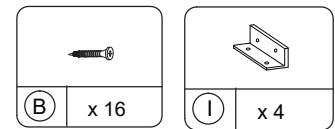

ASSEMBLY INSTRUCTIONS

SKU CODE.:
WF303282AAK

STEP 7: