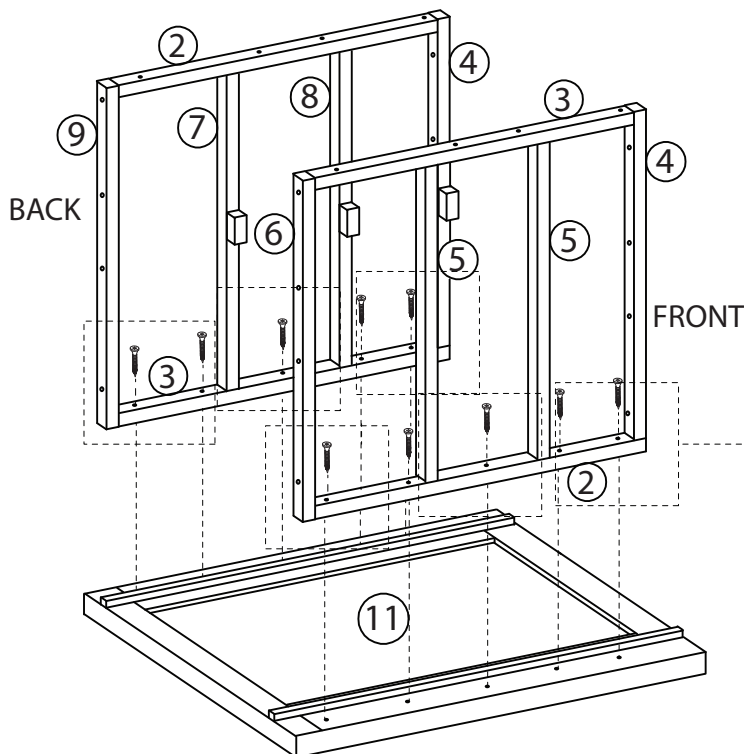

ASSEMBLY INSTRUCTIONS

SKU CODE.:
WF303282AAK

STEP 3:

STEP 4: