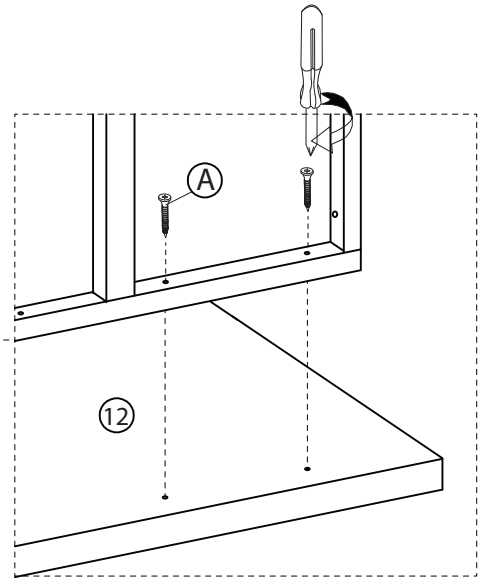

ASSEMBLY INSTRUCTIONS

SKU CODE.:
WF303282AAK

STEP 3: