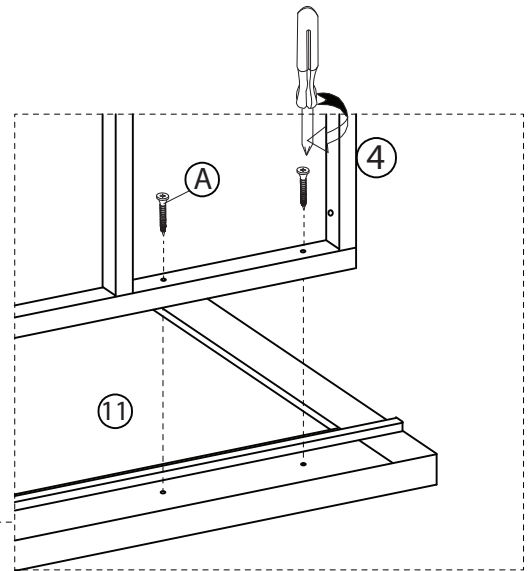

ASSEMBLY INSTRUCTIONS

SKU CODE.:
WF303282AAK

STEP 3:

STEP 4: