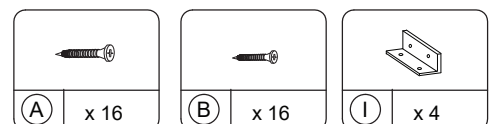

Cleaning instruction: Clean using soft cloth

Made in Malaysia

ASSEMBLY INSTRUCTIONS

SKU CODE.:
WF303282AAK

STEP 7:

STEP 8:

Cleaning instruction: Clean using soft cloth

Made in Malaysia