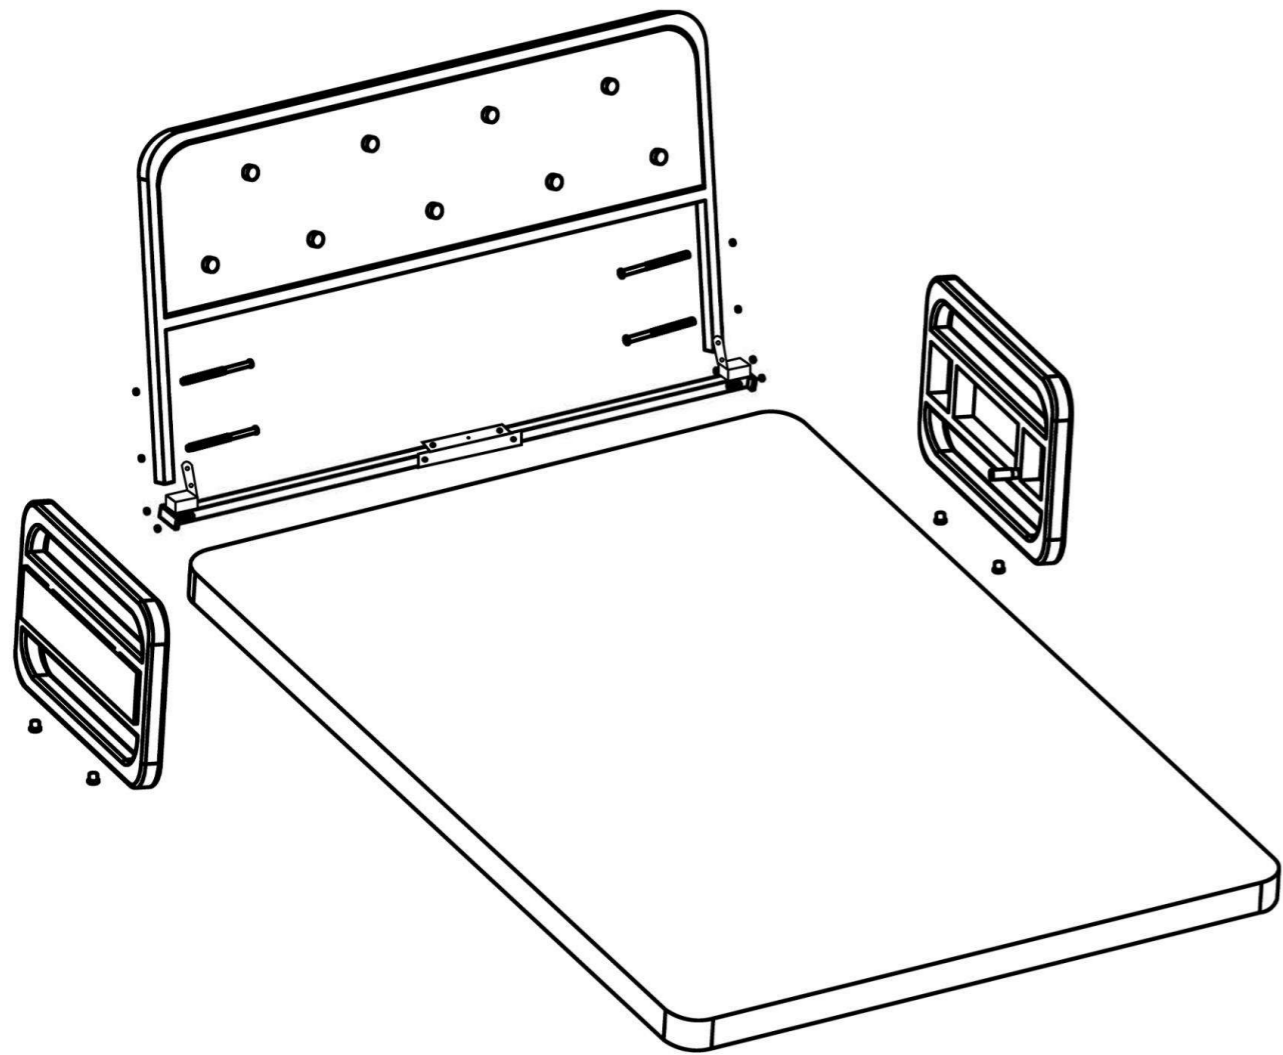

OVERALL UNFOLDING DISPLAY