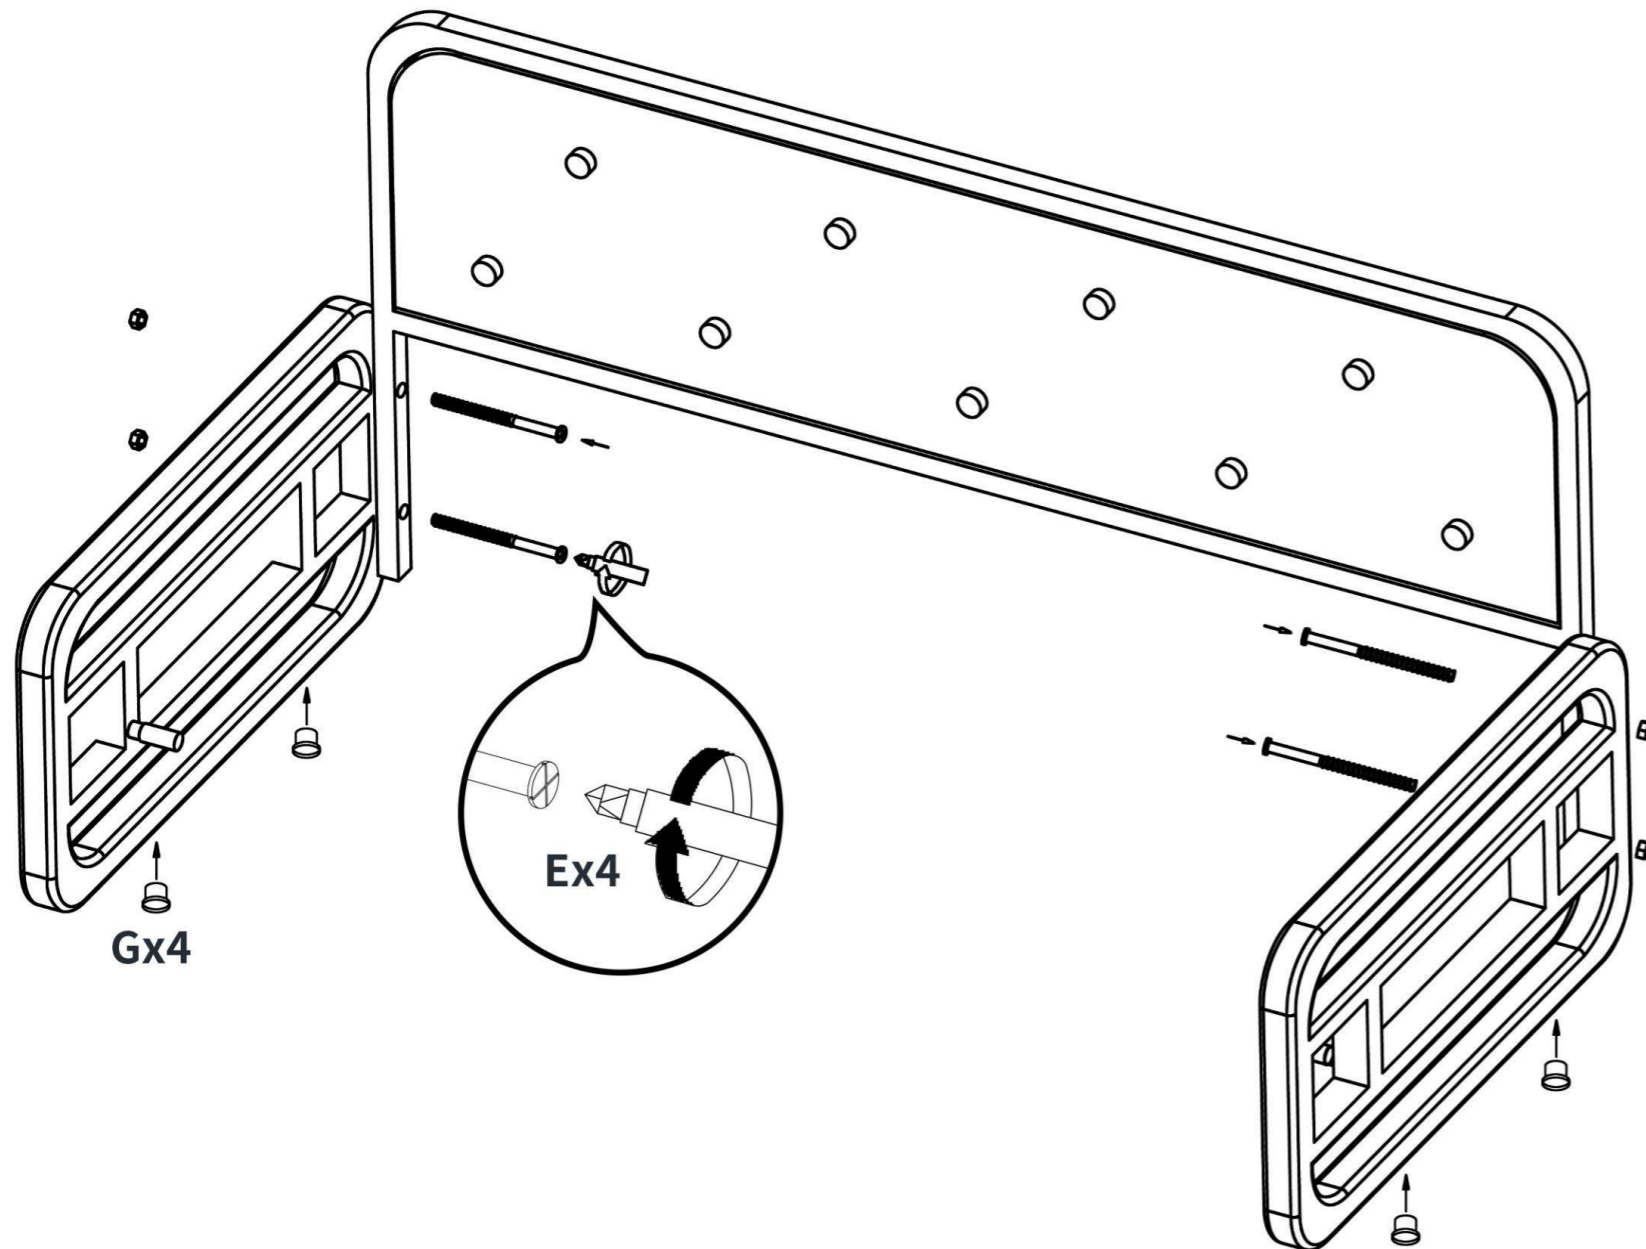

Sleeper Sofa Installation

INSTALLATION MANUAL Tools You Will Need:

Hexagon wrench

Philips Screwdriver

Before the Installation

1. Do not throw away packing materials until assembly is complete for small parts may come loose inside the carton during shipment. If parts are missing, please contact us.
2. Assemble this item on a soft surface, such as carpet to protect the finish.
3. Proper assembly of this item requires 2 people.
4. Periodically check to ensure that all connections are tight.
5. It is recommended that installation of the product be done by a qualified licensed plumber.

Parts List

Parts List

Note: Do not fully tighten all bolts until all parts are in place. Failure to follow these instructions may cause the bolt to misalign during assembly.

Installation Guide

STEP 1

STEP 2