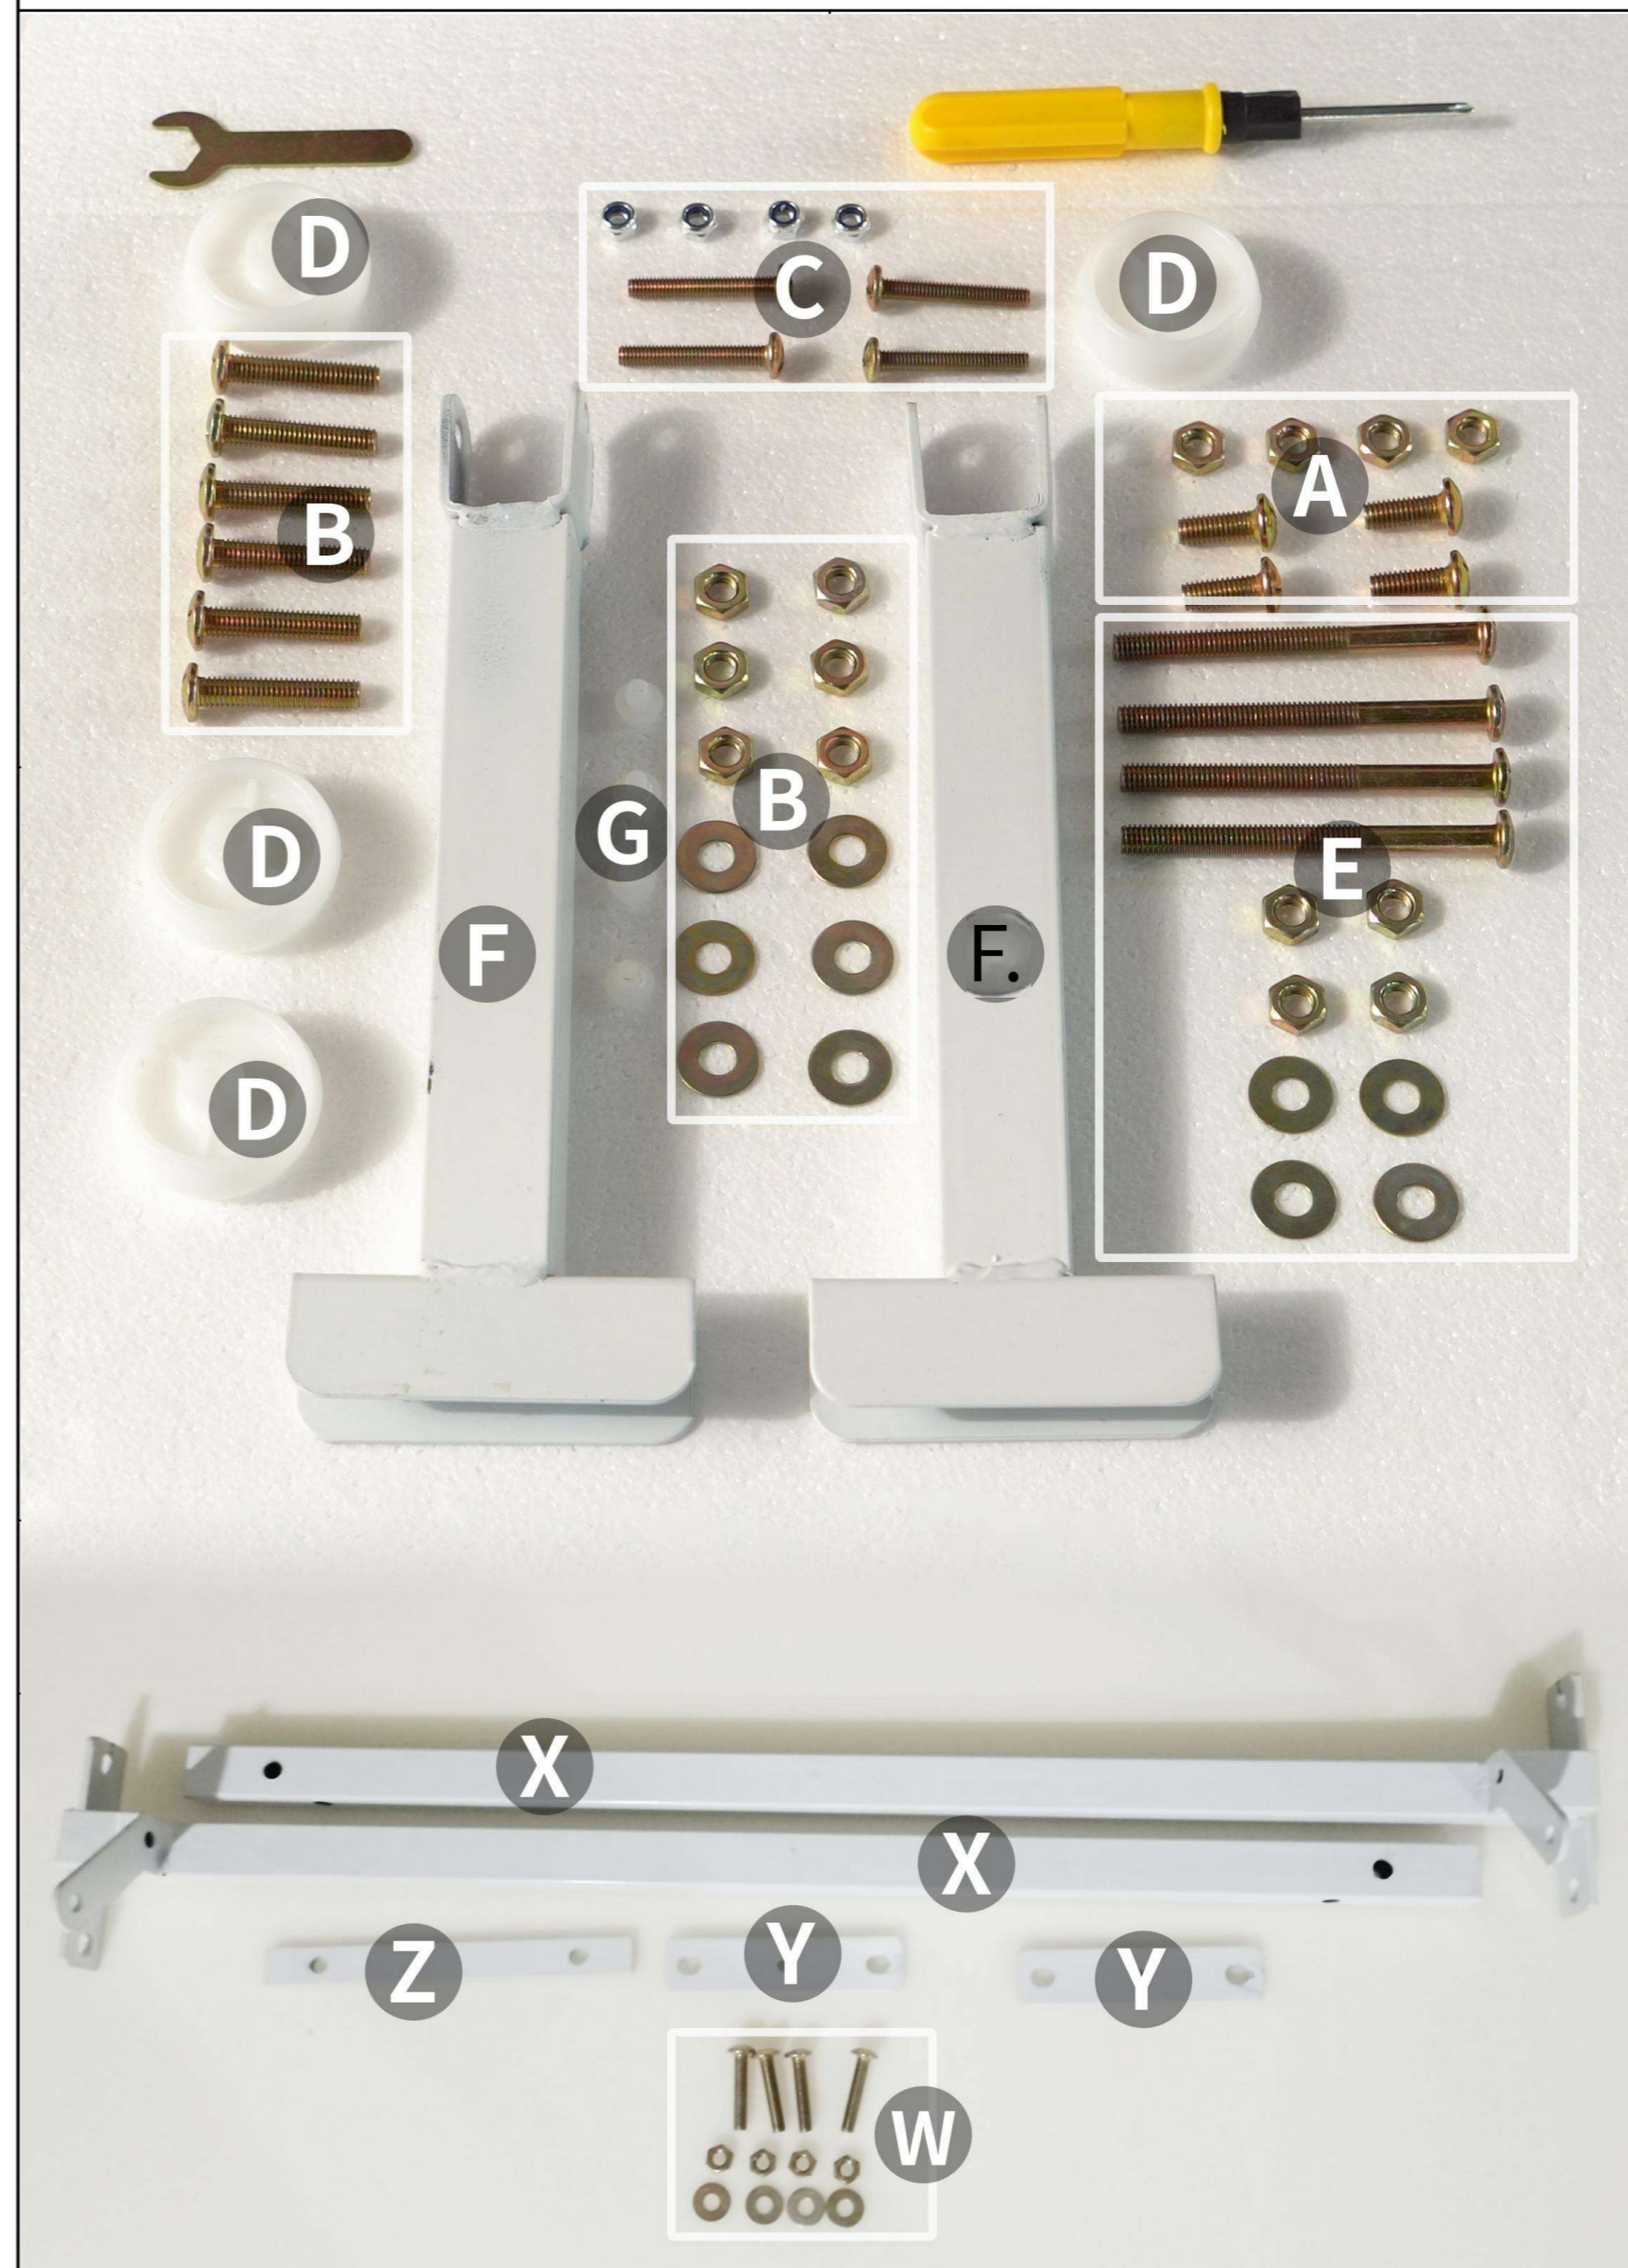

Sleeper Sofa Installation

INSTALLATION MANUAL Tools You Will Need:

Hexagon wrench

Philips Screwdriver

Before the Installation

1. Do not throw away packing materials until assembly is complete for small parts may come loose inside the carton during shipment. If parts are missing, please contact us.
2. Assemble this item on a soft surface, such as carpet to protect the finish.
3. Proper assembly of this item requires 2 people.
4. Periodically check to ensure that all connections are tight.
5. It is recommended that installation of the product be done by a qualified licensed plumber.

STEP 8

OVERALL UNFOLDING DISPLAY

SOFA BED UNFOLDING STEPS

2

3

Installation von Schlafsofas

Sechskantschlüssel

Philips-Schraubendreher

Vor der Installation

4. Überprüfen Sie regelmäßig, ob alle Verbindungen fest sind.

Liste der Einzelteile

Liste der Einzelteile

SCHRITT 1

SCHRITT 2

SCHRITT 3

SCHRITT 4

SCHRITT 5

SCHRITT 6

SCHRITT 7

SCHRITT 8

GESAMTAUSFLUGSDISPLAY

SOEA BETT AUSKLAPPBAR

2

3