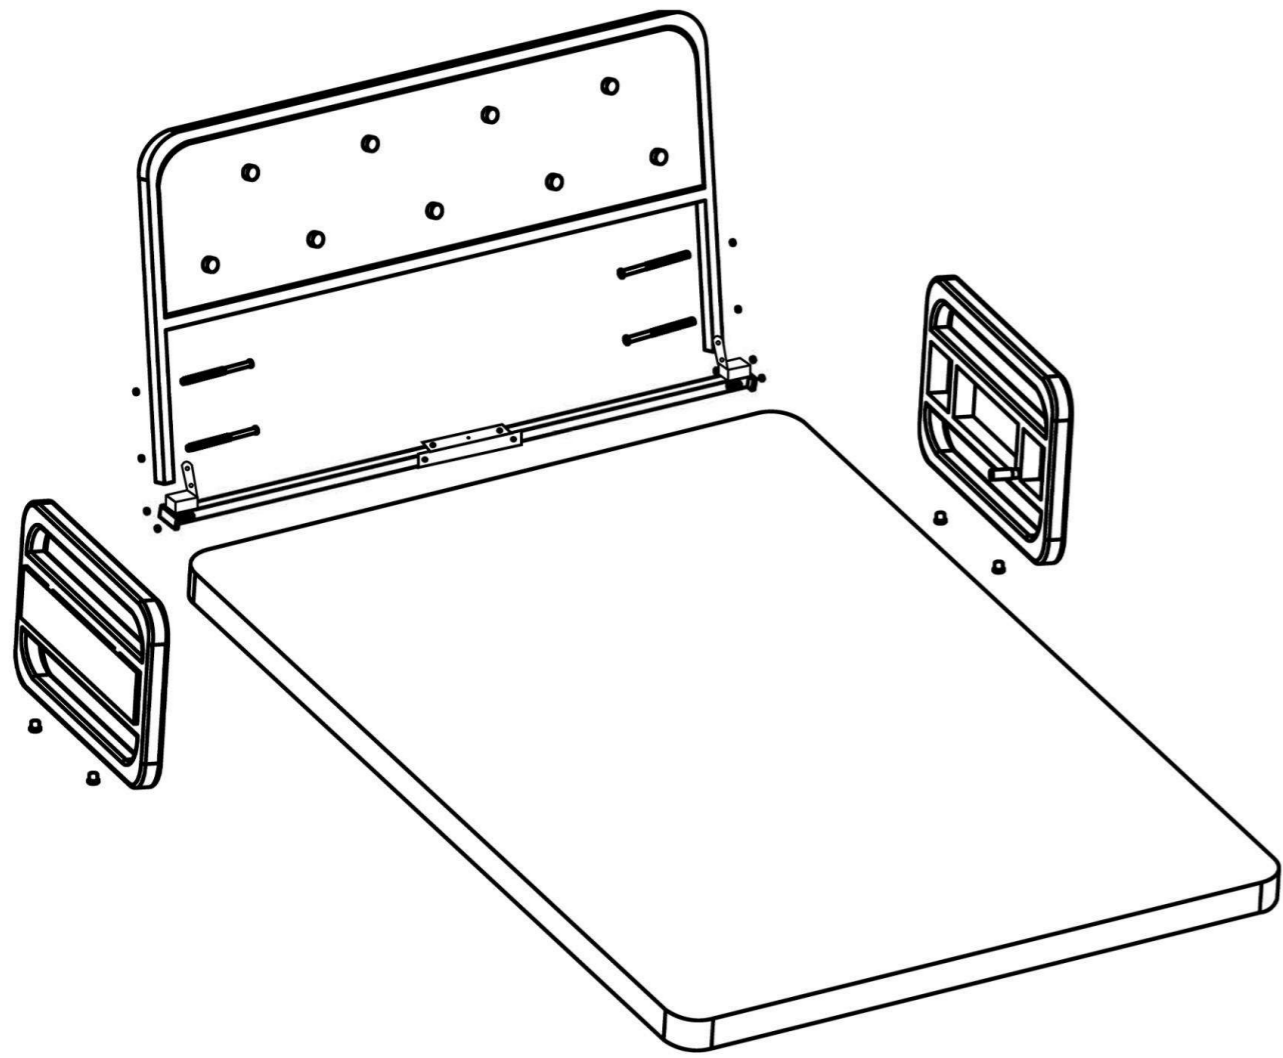

Sleeper Sofa Installation

INSTALLATION MANUAL Tools You Will Need:

Hexagon wrench

Philips Screwdriver

Before the Installation

1. Do not throw away packing materials until assembly is complete for small parts may come loose inside the carton during shipment. If parts are missing, please contact us.
2. Assemble this item on a soft surface, such as carpet to protect the finish.
3. Proper assembly of this item requires 2 people.
4. Periodically check to ensure that all connections are tight.
5. It is recommended that installation of the product be done by a qualified licensed plumber.

Vor der Installation

4. Überprüfen Sie regelmäßig, ob alle Verbindungen fest sind.

Liste der Einzelteile

Liste der Einzelteile

SCHRITT 1

SCHRITT 2

SCHRITT 3

SCHRITT 4

SCHRITT 5

SCHRITT 6

SCHRITT 7

SCHRITT 8

GESAMTAUSFLUGSDISPLAY

SOEA BETT AUSKLAPPBAR

2

3