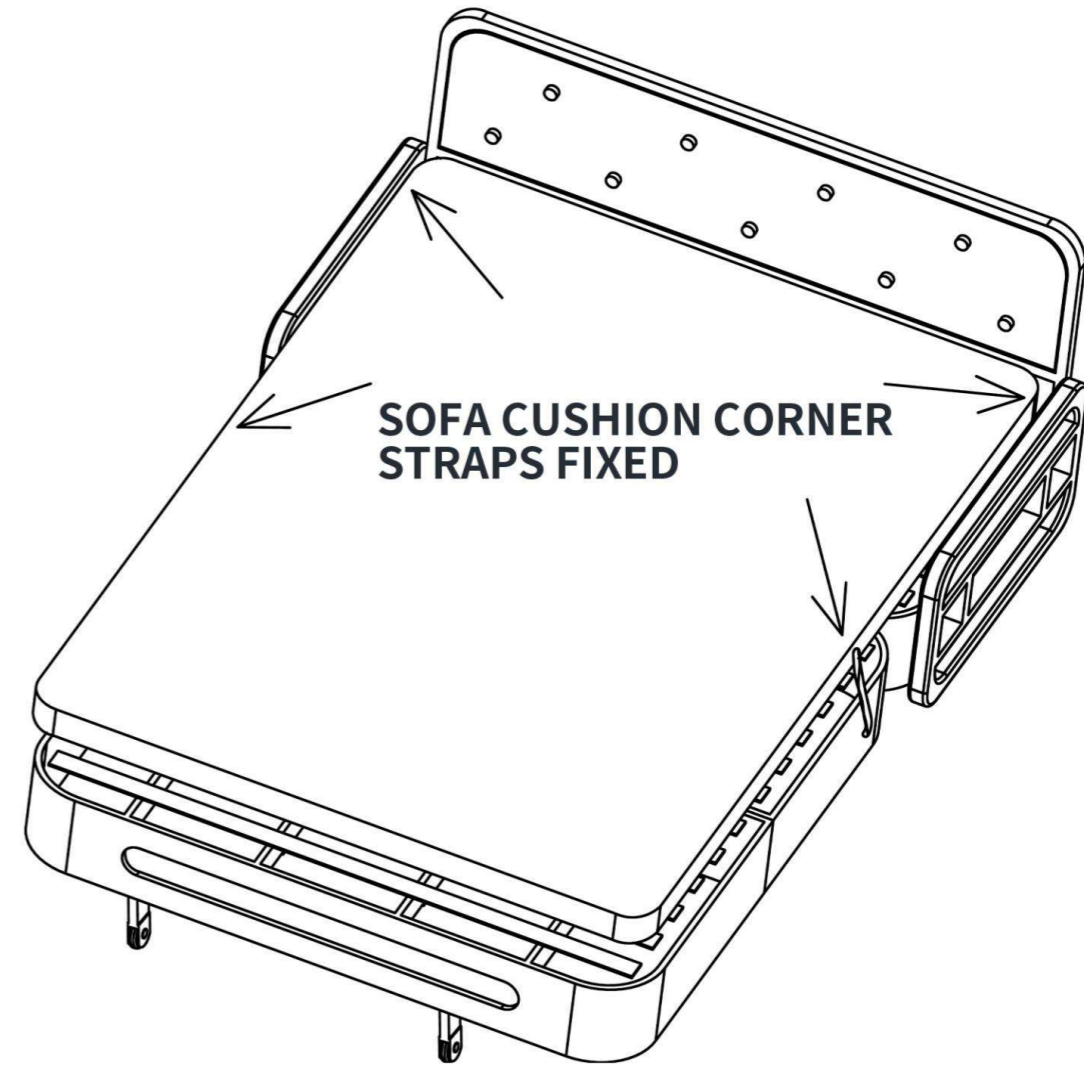

Sleeper Sofa Installation

INSTALLATION MANUAL Tools You Will Need:

Hexagon wrench

Philips Screwdriver

Before the Installation

1. Do not throw away packing materials until assembly is complete for small parts may come loose inside the carton during shipment. If parts are missing, please contact us.
2. Assemble this item on a soft surface, such as carpet to protect the finish.
3. Proper assembly of this item requires 2 people.
4. Periodically check to ensure that all connections are tight.
5. It is recommended that installation of the product be done by a qualified licensed plumber.

Installation Guide

STEP 3

STEP 4

Installation Guide

STEP 5

Installation Guide

STEP 7

STEP 6

STEP 8

OVERALL UNFOLDING DISPLAY

SOFA BED UNFOLDING STEPS

2

3

Installation von Schlafsofas

Sechskantschlüssel

Philips-Schraubendreher