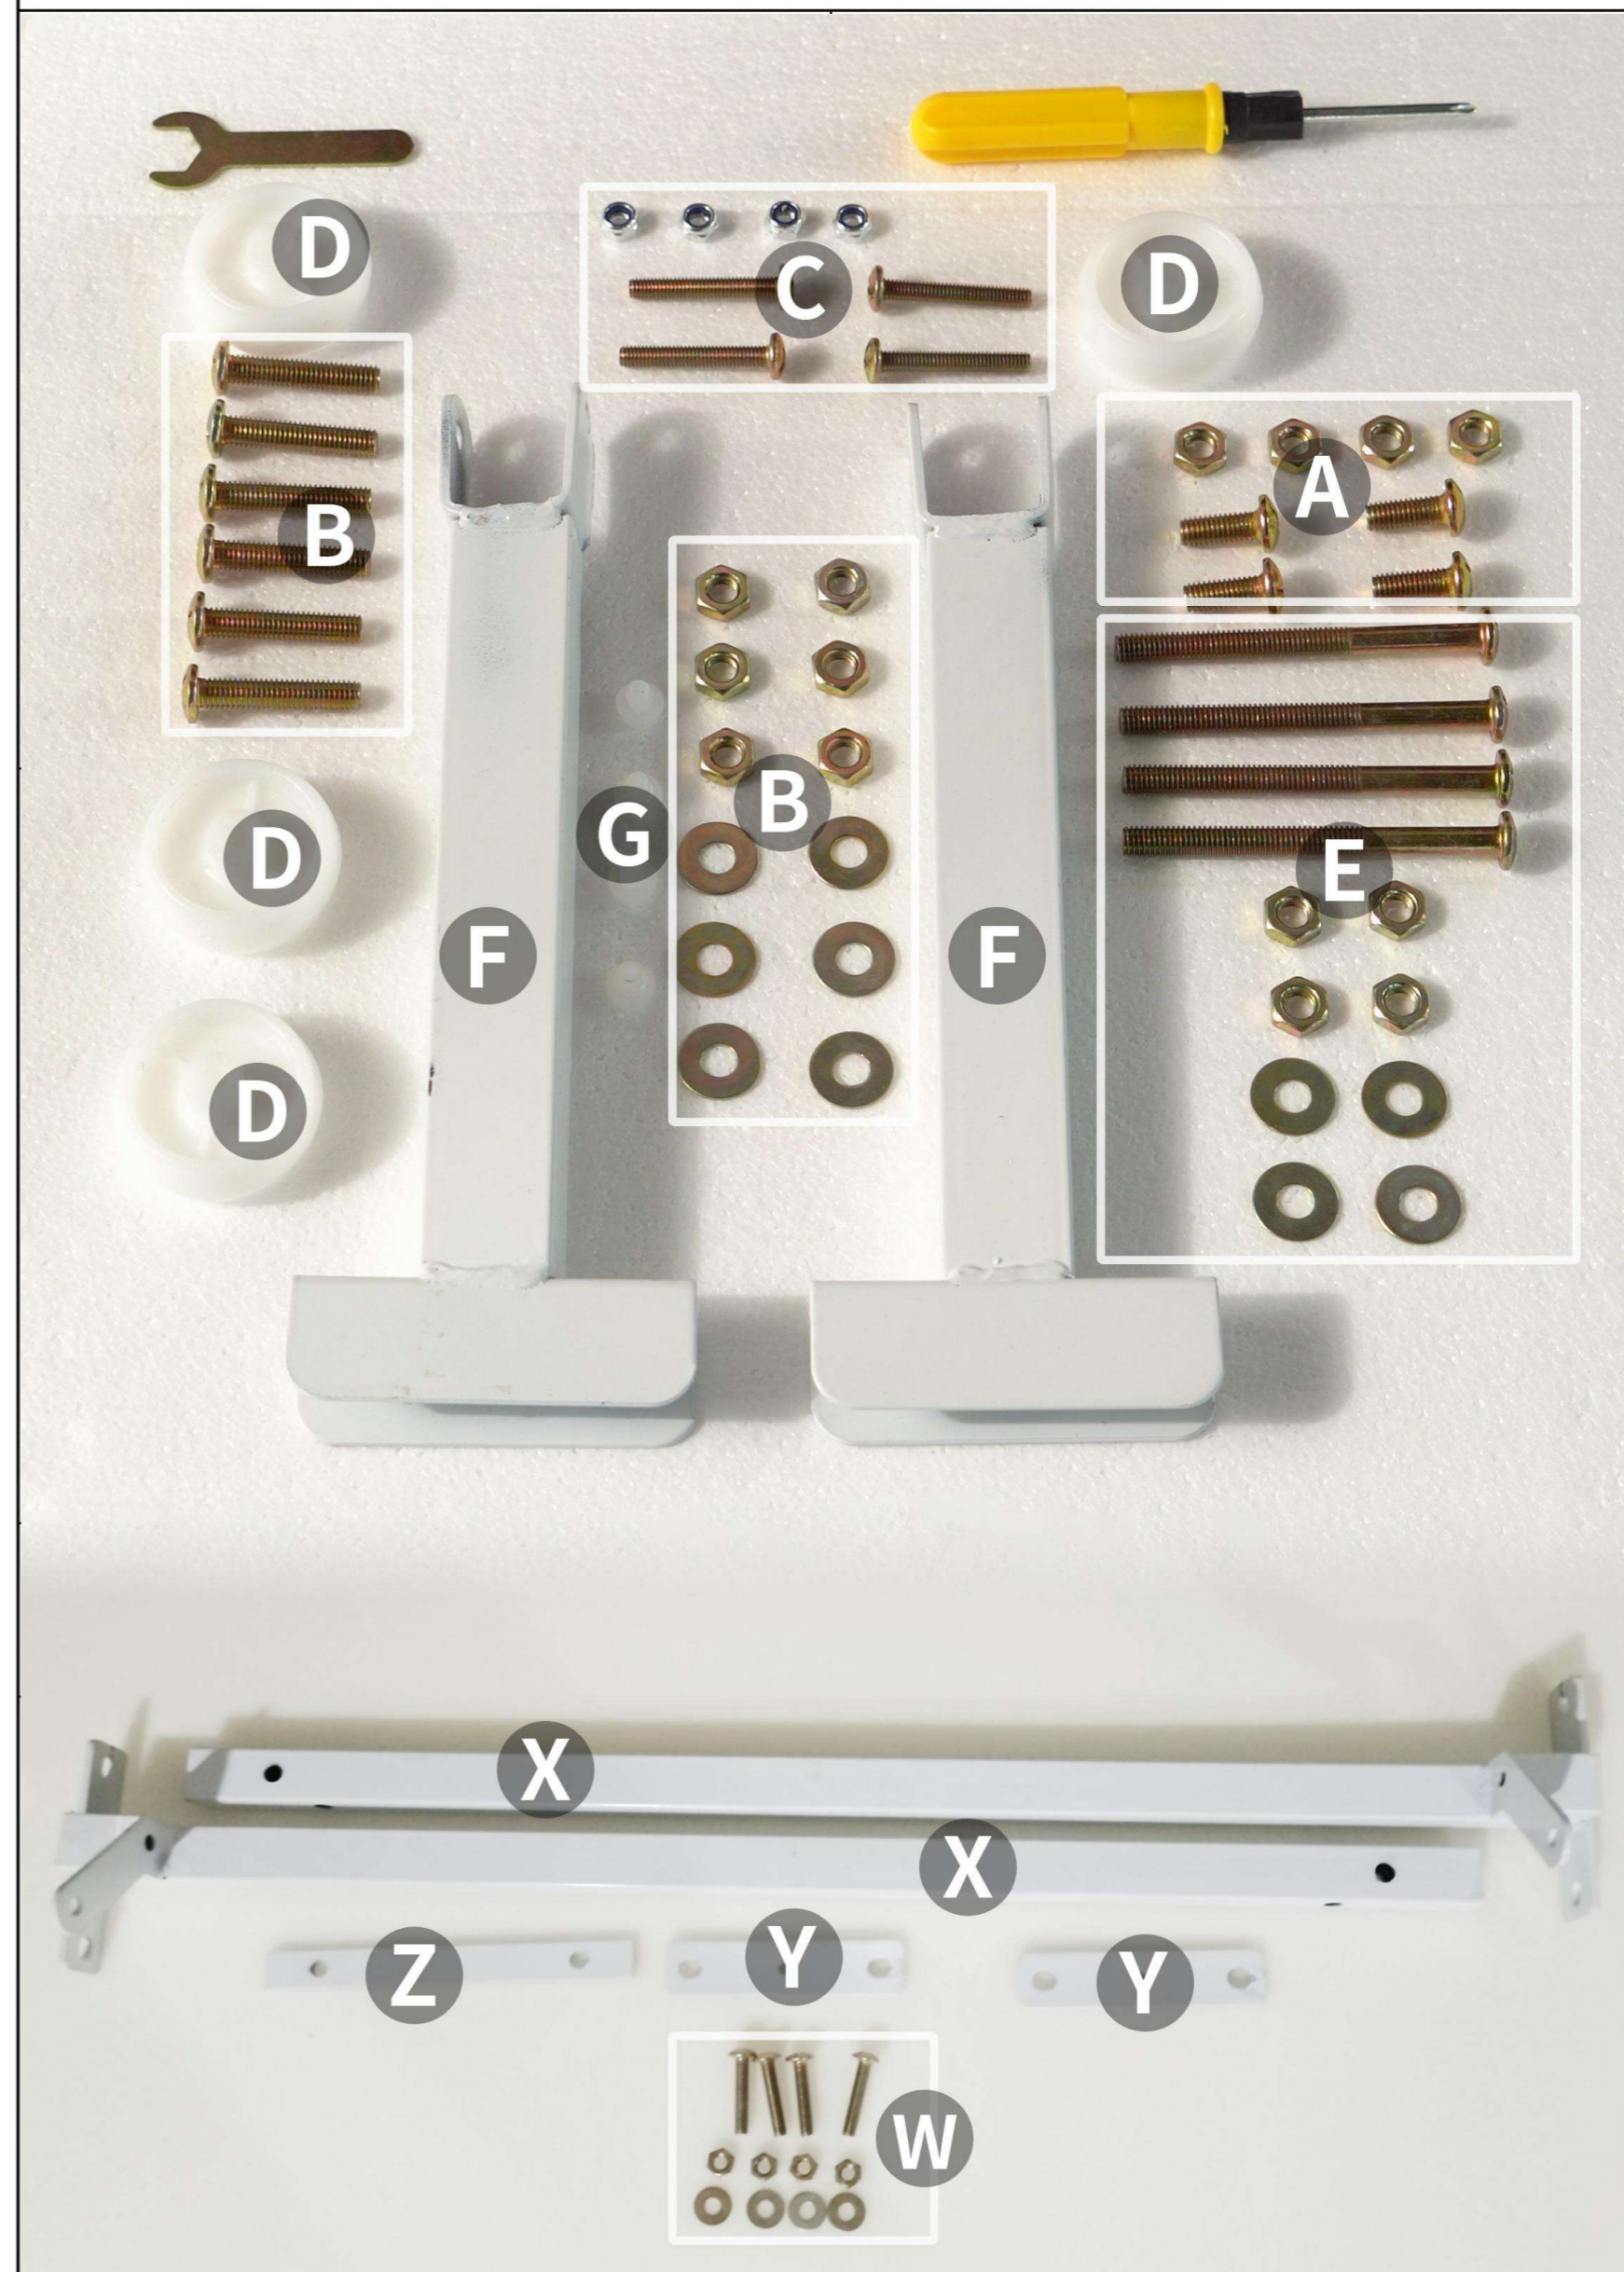

Sleeper Sofa Installation

INSTALLATION MANUAL Tools You Will Need:

Hexagon wrench

Philips Screwdriver

Before the Installation

1. Do not throw away packing materials until assembly is complete for small parts may come loose inside the carton during shipment. If parts are missing, please contact us.
2. Assemble this item on a soft surface, such as carpet to protect the finish.
3. Proper assembly of this item requires 2 people.
4. Periodically check to ensure that all connections are tight.
5. It is recommended that installation of the product be done by a qualified licensed plumber.

Parts List

Parts List

Note: Do not fully tighten all bolts until all parts are in place. Failure to follow these instructions may cause the bolt to misalign during assembly.

Installation Guide

STEP 1

STEP 2

Vor der Installation

4. Überprüfen Sie regelmäßig, ob alle Verbindungen fest sind.

Liste der Einzelteile

Liste der Einzelteile

SCHRITT 1

SCHRITT 2

SCHRITT 3

SCHRITT 4

SCHRITT 5

SCHRITT 6

SCHRITT 7

SCHRITT 8

GESAMTAUSFLUGSDISPLAY

SOEA BETT AUSKLAPPBAR

2

3