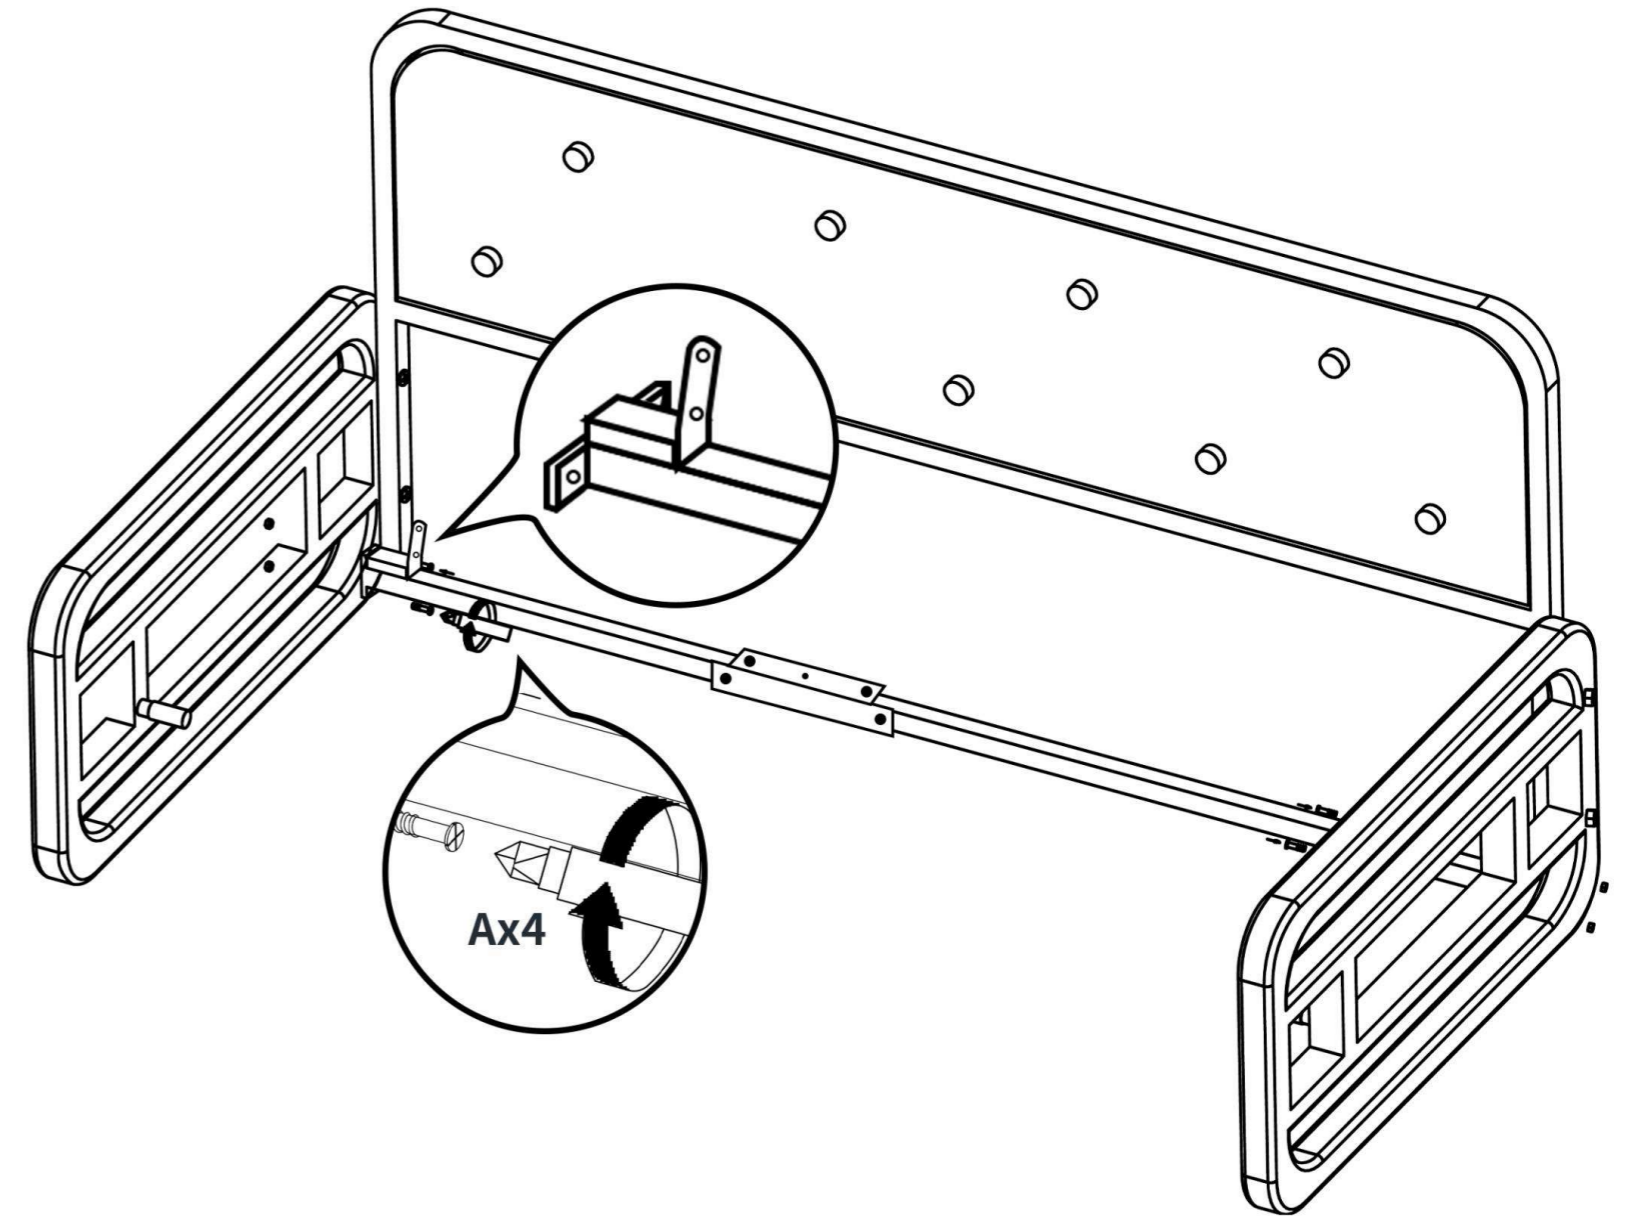

Installation Guide

STEP 3

STEP 4