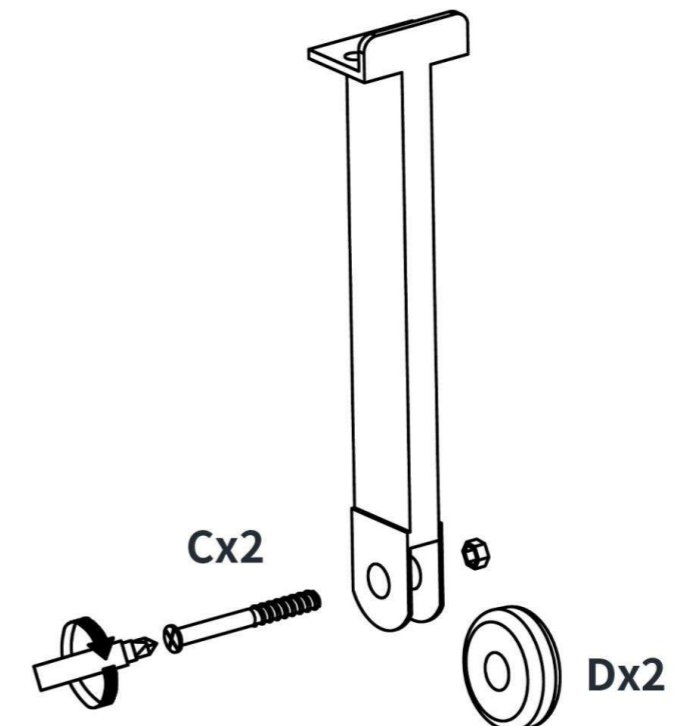

Installation Guide

STEP 1

STEP 2

Installation Guide

STEP 3

STEP 4