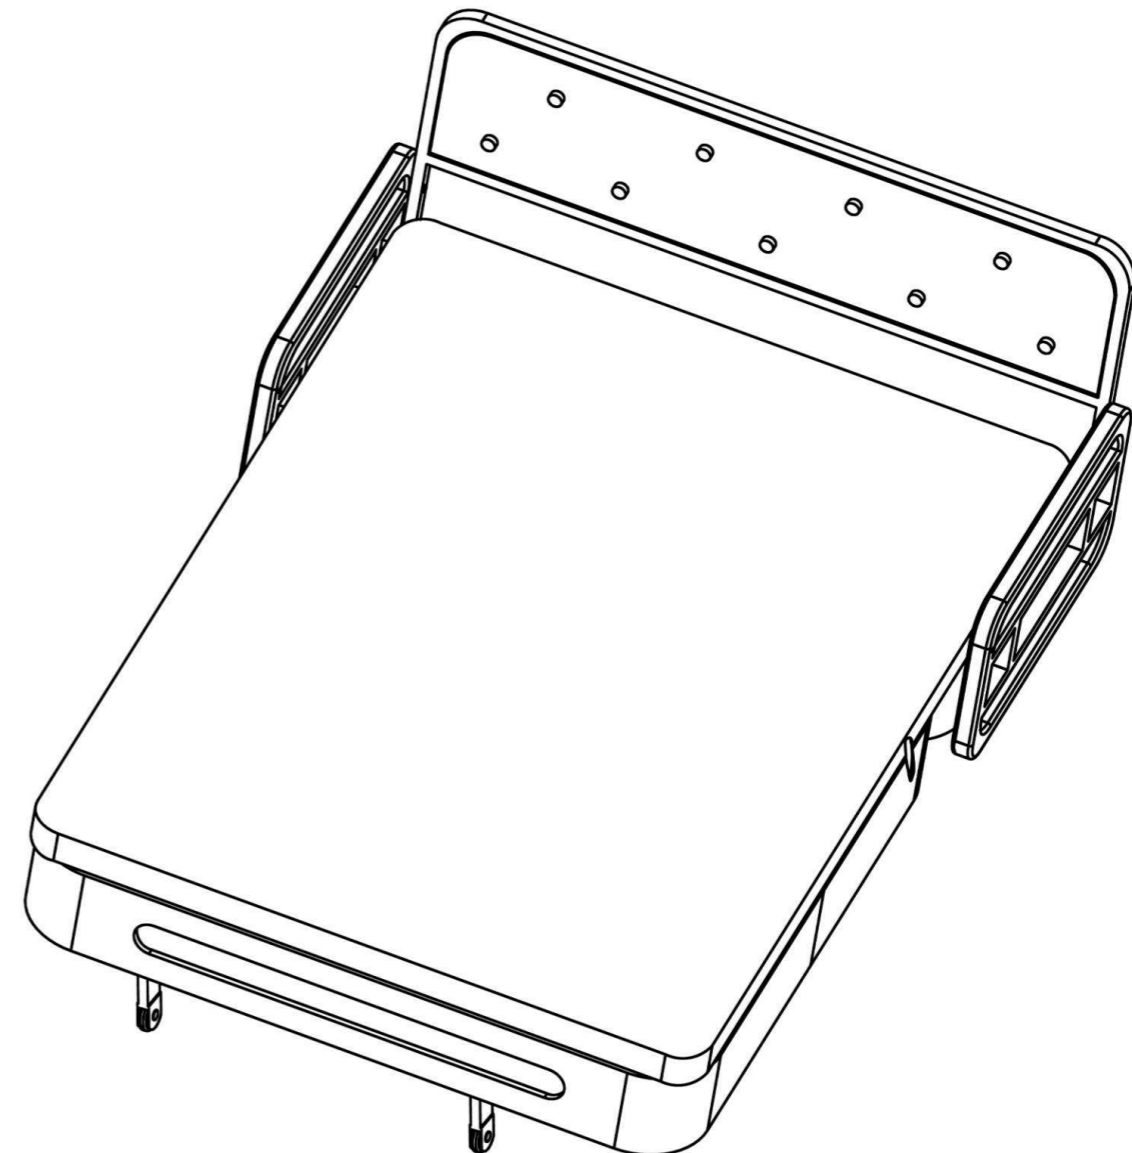

Installation Guide

STEP 5

Installation Guide

STEP 7

STEP 6

STEP 8