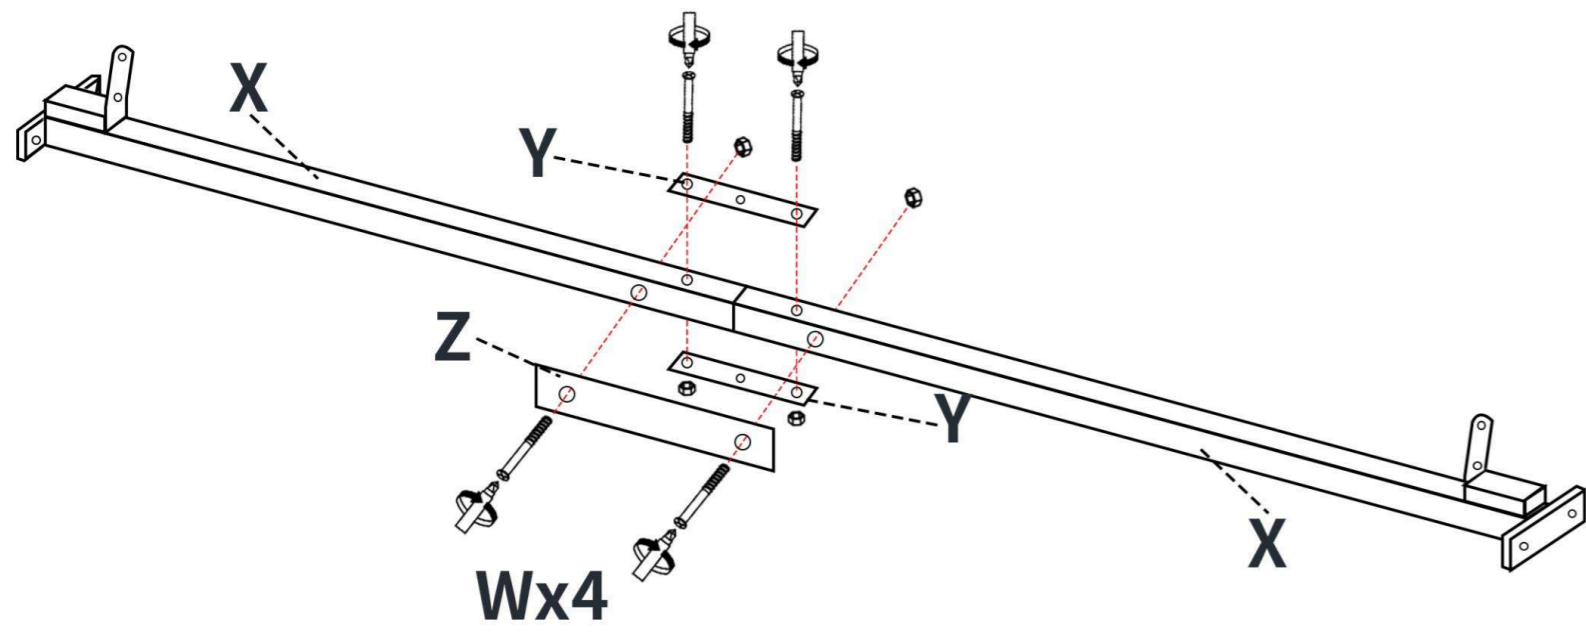

Sleeper Sofa Installation

INSTALLATION MANUAL Tools You Will Need:

Hexagon wrench

Philips Screwdriver

Before the Installation

1. Do not throw away packing materials until assembly is complete for small parts may come loose inside the carton during shipment. If parts are missing, please contact us.
2. Assemble this item on a soft surface, such as carpet to protect the finish.
3. Proper assembly of this item requires 2 people.
4. Periodically check to ensure that all connections are tight.
5. It is recommended that installation of the product be done by a qualified licensed plumber.

Parts List

Parts List

Note: Do not fully tighten all bolts until all parts are in place. Failure to follow these instructions may cause the bolt to misalign during assembly.

Installation Guide

STEP 1

STEP 2