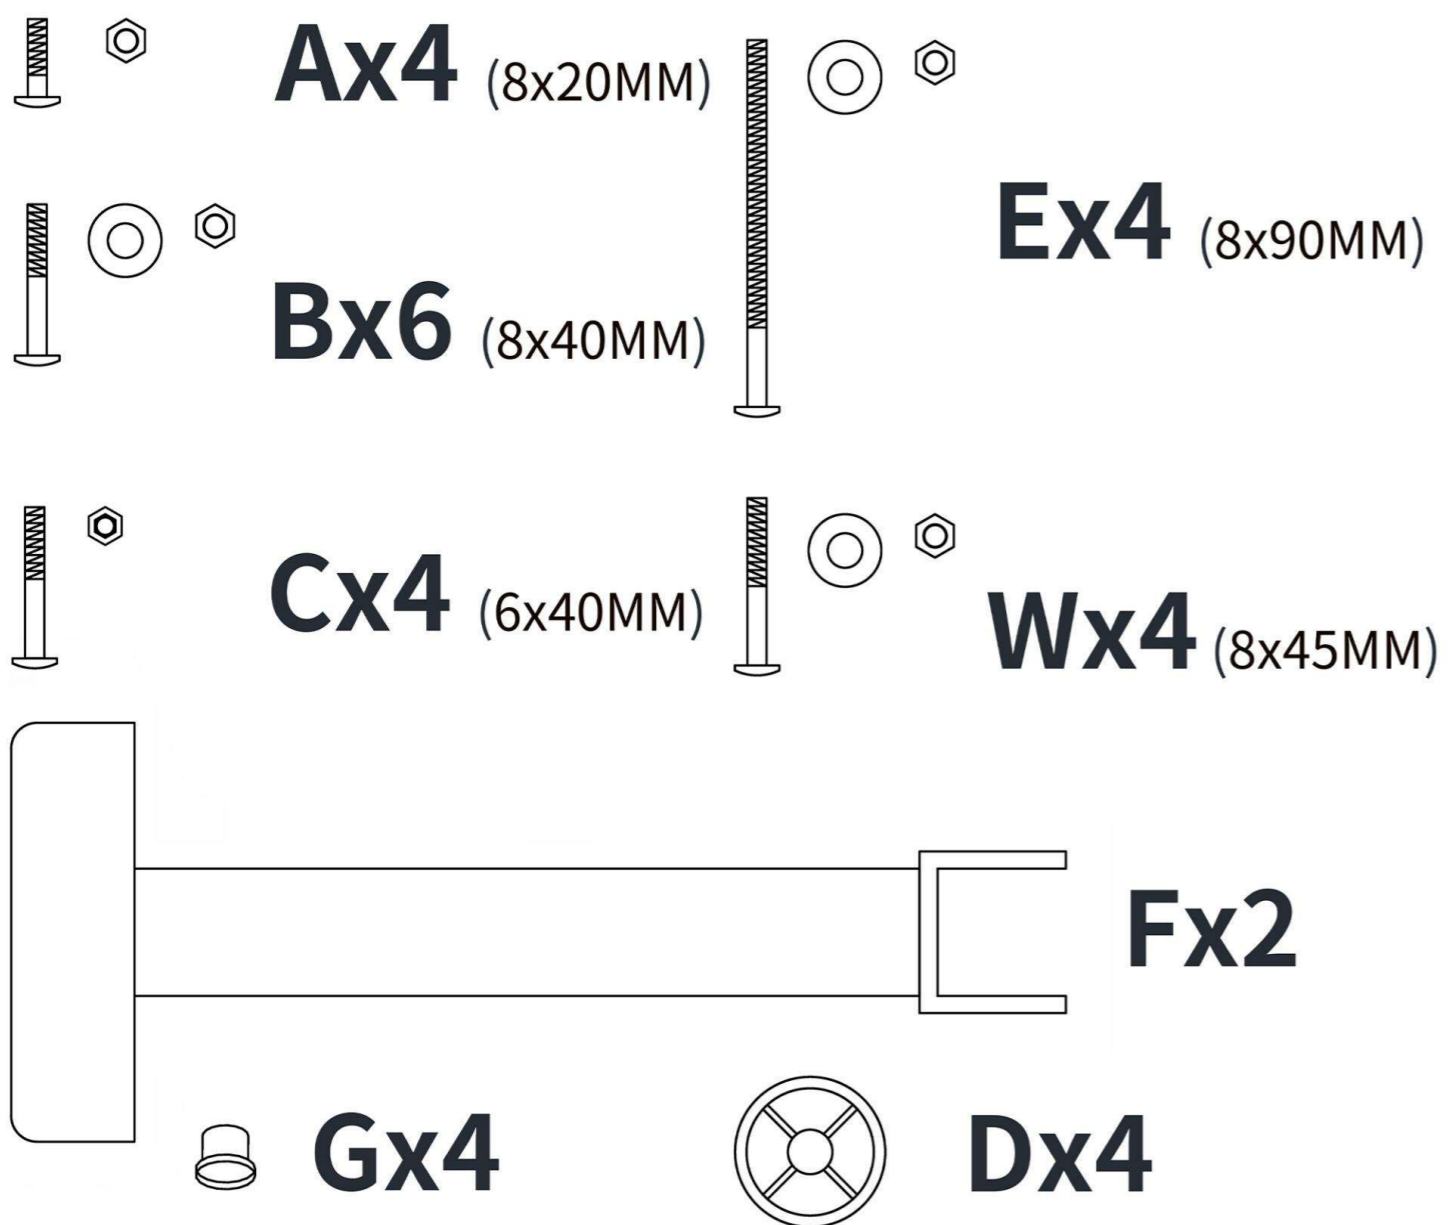

Sleeper Sofa Installation

INSTALLATION MANUAL Tools You Will Need:

Hexagon wrench

Philips Screwdriver

Before the Installation

1. Do not throw away packing materials until assembly is complete for small parts may come loose inside the carton during shipment. If parts are missing, please contact us.
2. Assemble this item on a soft surface, such as carpet to protect the finish.
3. Proper assembly of this item requires 2 people.
4. Periodically check to ensure that all connections are tight.
5. It is recommended that installation of the product be done by a qualified licensed plumber.

Parts List

Parts List

Note: Do not fully tighten all bolts until all parts are in place. Failure to follow these instructions may cause the bolt to misalign during assembly.

Installation Guide

STEP 1

STEP 2

SCHRITT 5

SCHRITT 6

SCHRITT 7

SCHRITT 8

GESAMTAUSFLUGSDISPLAY

SOEA BETT AUSKLAPPBAR

2

3