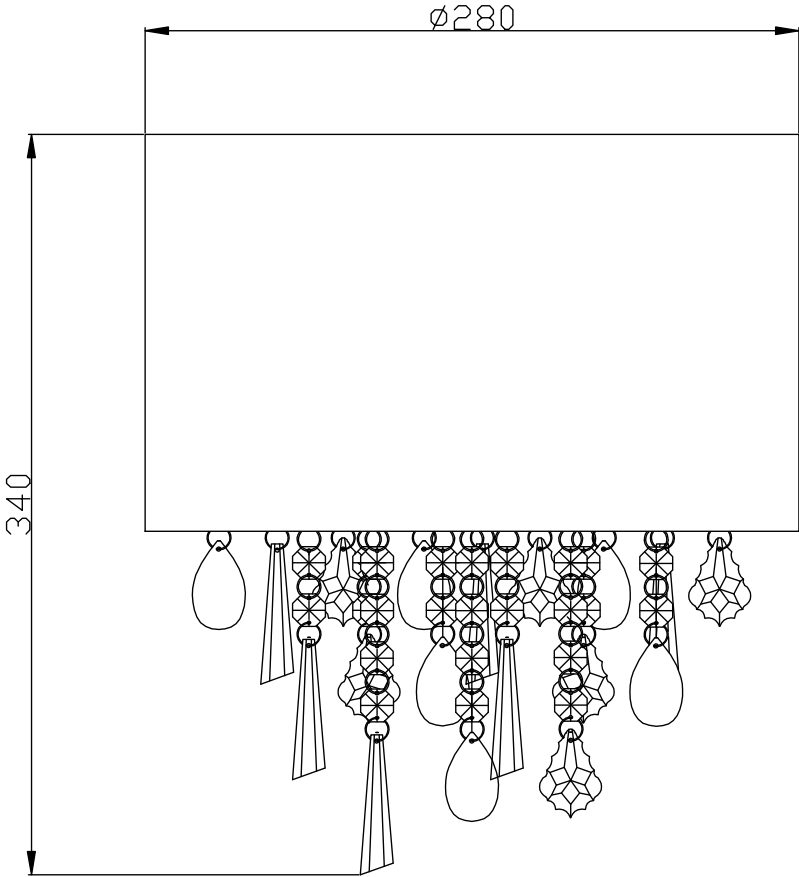

CERTIFICATION

CONTACT