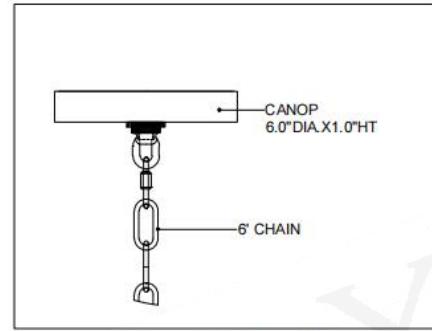

ITEM: 9000-1374

Overall Dimensions

Height: 23.5"

Diameter: 41"

Depth: 37"

TOP VIEW

CANOPY DETAIL

FRONT VIEW