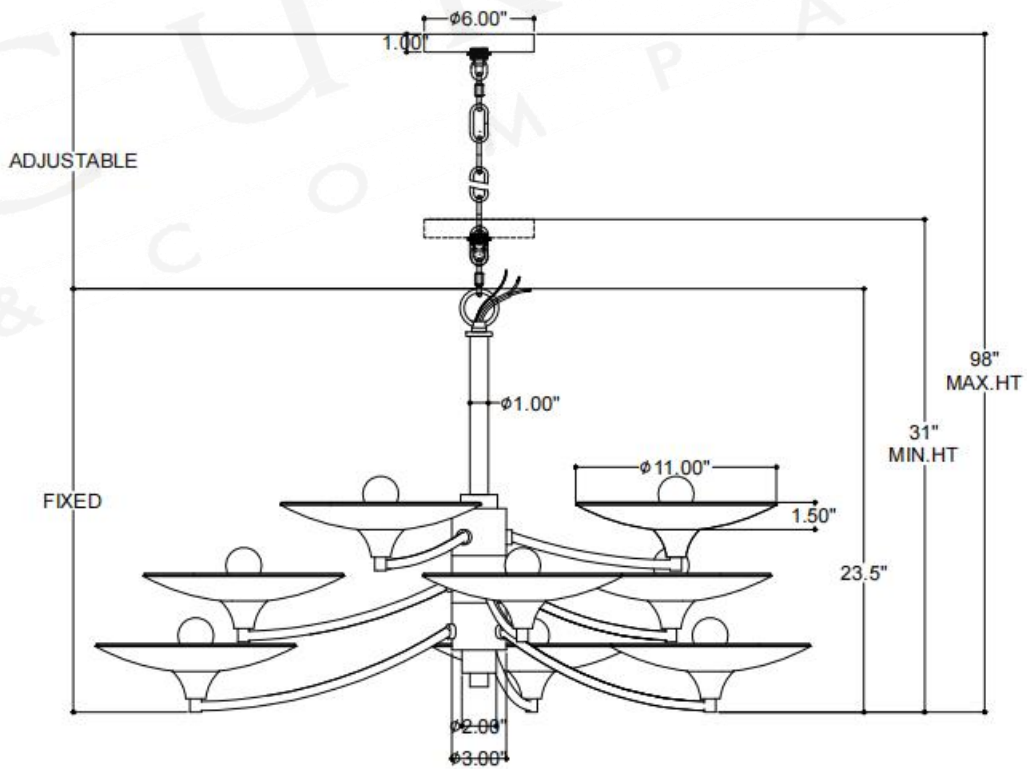

ITEM: 9000-1374

Overall Dimensions

Height: 23.5"

Diameter: 41"

Depth: 37"

TOP VIEW

CANOPY DETAIL

FRONT VIEW