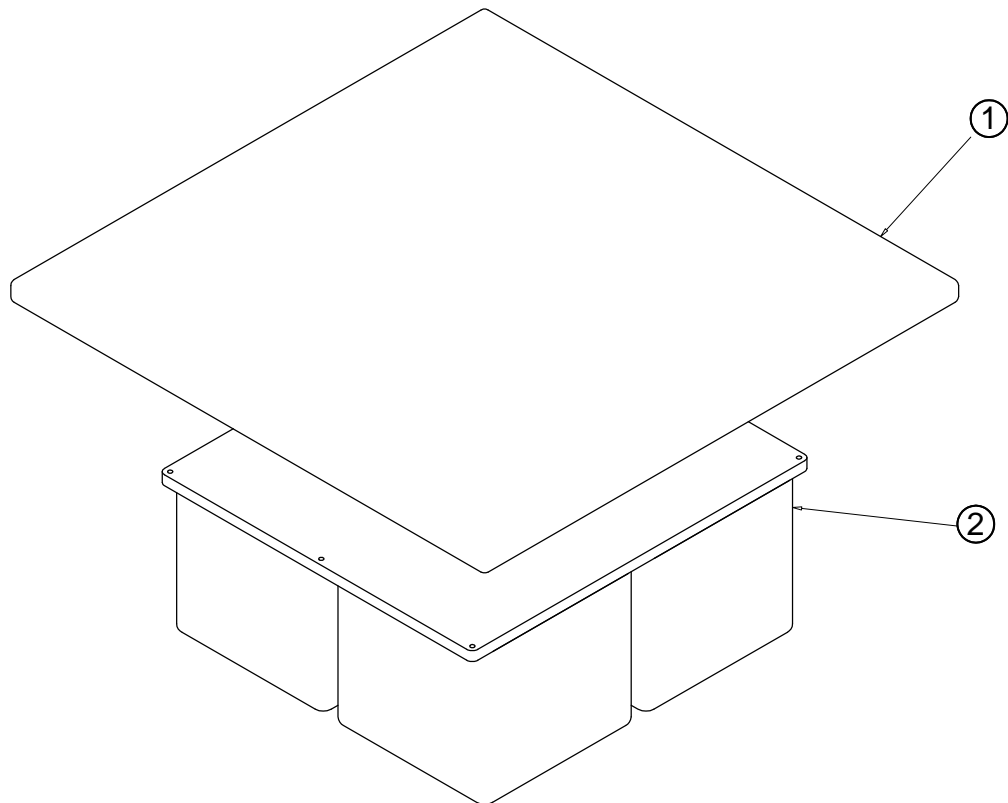

**ASSEMBLY INSTRUCTION FOR
MODEL: PECOS COFFEE TABLE**

HARDWARE LIST

A		Bolt	Ø8 x 45mm	6
B		Lock Washer	Ø9 x Ø13mm	6
C		Flat Washer	Ø8 x Ø20mm	6
D		Allen Key	4 x 110mm	1

**ASSEMBLY INSTRUCTION FOR
MODEL: PECOS COFFEE TABLE**

STEP 1