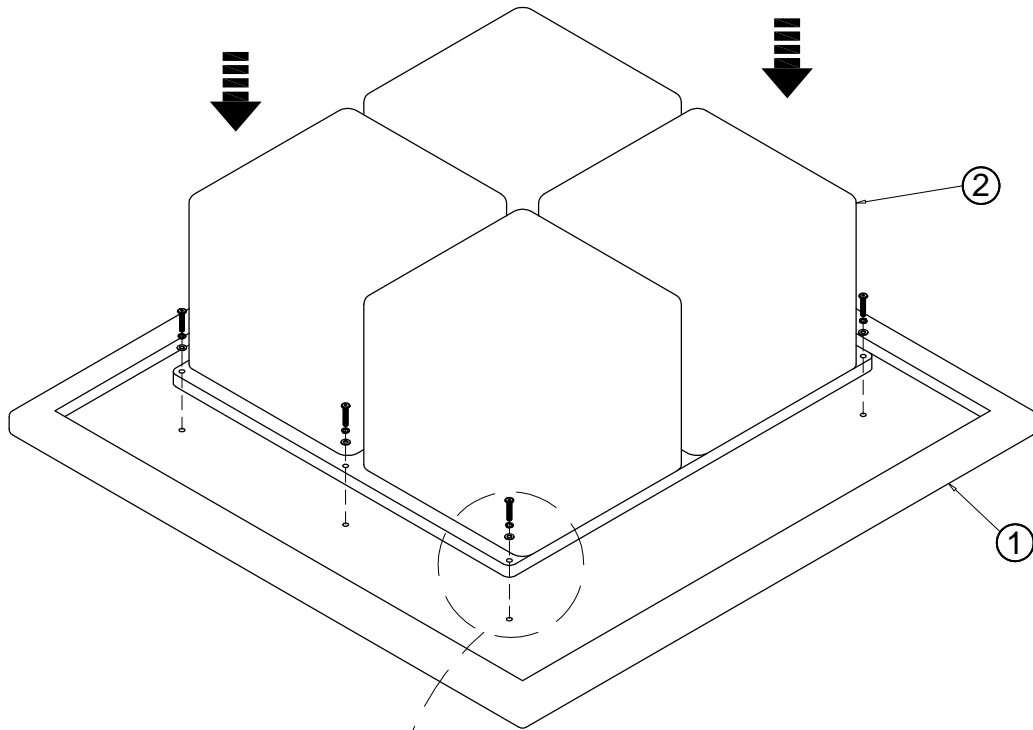

**ASSEMBLY INSTRUCTION FOR
MODEL: PECOS COFFEE TABLE**

HARDWARE LIST

A		Bolt	Ø8 x 45mm	6
B		Lock Washer	Ø9 x Ø13mm	6
C		Flat Washer	Ø8 x Ø20mm	6
D		Allen Key	4 x 110mm	1

**ASSEMBLY INSTRUCTION FOR
MODEL: PECOS COFFEE TABLE**

STEP 1