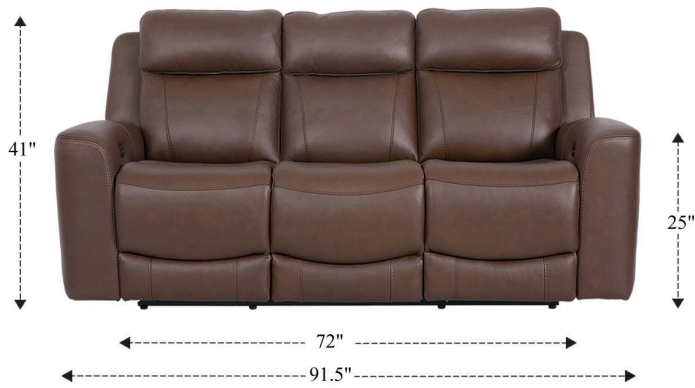

Power Sofa P2

Overall Dimensions	91.5" x 39.5" x 41"
Overall Width	91.5"
Overall Depth	39.5"
Overall Height	41"
Overall Weight	262.5 lbs.
Fully Reclined	64.5"
Distance from Wall	18.5"
Back of Seat to end of Chaise	41.5"
Leg Height (Distance from Foot Rest to Floor in Full Recline)	22"
Head Height (Distance from Headrest to Floor in Full Recline)	31.5"

Seat Width	24"
Seat Depth	22.5"
Seat Height	20.5"
Arm Width	9.5"
Arm Depth	23"
Arm Height	25"
Back Width	25"
Back Height	24"
Headrest Extended from Back	7"

Power Recliner P2

Overall Dimensions	44" x 39.5" x 41"
Overall Width	44"
Overall Depth	39.5"
Overall Height	41"
Overall Weight	114.75 lbs.
Fully Reclined	64.5"
Distance from Wall	18.5"
Back of Seat to end of Chaise	41.5"
Leg Height <small>(Distance from Foot Rest to Floor in Full Recline)</small>	22"
Head Height <small>(Distance from Headrest to Floor in Full Recline)</small>	31.5"

Seat Width	24"
Seat Depth	22.5"
Seat Height	20.5"
Arm Width	9.5"
Arm Depth	23"
Arm Height	25"
Back Width	25"
Back Height	24"
Headrest Extended from Back	7"