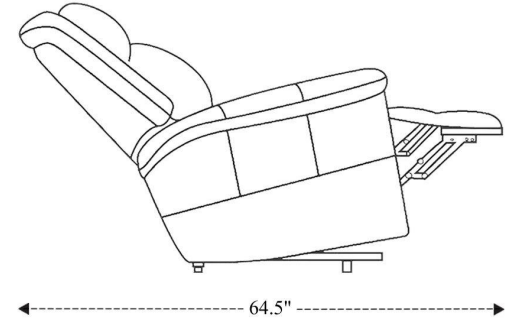

Power Sofa P2

Overall Dimensions	91.5" x 39.5" x 41"
Overall Width	91.5"
Overall Depth	39.5"
Overall Height	41"
Overall Weight	262.5 lbs.
Fully Reclined	64.5"
Distance from Wall	18.5"
Back of Seat to end of Chaise	41.5"
Leg Height (Distance from Foot Rest to Floor in Full Recline)	22"
Head Height (Distance from Headrest to Floor in Full Recline)	31.5"

Seat Width	24"
Seat Depth	22.5"
Seat Height	20.5"
Arm Width	9.5"
Arm Depth	23"
Arm Height	25"
Back Width	25"
Back Height	24"
Headrest Extended from Back	7"

Power Recliner P2

Overall Dimensions	44" x 39.5" x 41"
Overall Width	44"
Overall Depth	39.5"
Overall Height	41"
Overall Weight	114.75 lbs.
Fully Reclined	64.5"
Distance from Wall	18.5"
Back of Seat to end of Chaise	41.5"
Leg Height <small>(Distance from Foot Rest to Floor in Full Recline)</small>	22"
Head Height <small>(Distance from Headrest to Floor in Full Recline)</small>	31.5"

Seat Width	24"
Seat Depth	22.5"
Seat Height	20.5"
Arm Width	9.5"
Arm Depth	23"
Arm Height	25"
Back Width	25"
Back Height	24"
Headrest Extended from Back	7"