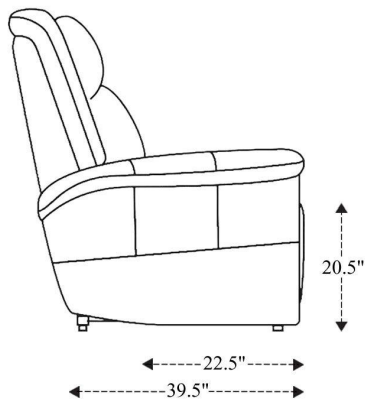

Power Sofa P2

Overall Dimensions	91.5" x 39.5" x 41"
Overall Width	91.5"
Overall Depth	39.5"
Overall Height	41"
Overall Weight	262.5 lbs.
Fully Reclined	64.5"
Distance from Wall	18.5"
Back of Seat to end of Chaise	41.5"
Leg Height (Distance from Foot Rest to Floor in Full Recline)	22"
Head Height (Distance from Headrest to Floor in Full Recline)	31.5"

Seat Width	24"
Seat Depth	22.5"
Seat Height	20.5"
Arm Width	9.5"
Arm Depth	23"
Arm Height	25"
Back Width	25"
Back Height	24"
Headrest Extended from Back	7"

Power Recliner P2

Overall Dimensions	44" x 39.5" x 41"
Overall Width	44"
Overall Depth	39.5"
Overall Height	41"
Overall Weight	114.75 lbs.
Fully Reclined	64.5"
Distance from Wall	18.5"
Back of Seat to end of Chaise	41.5"
Leg Height <small>(Distance from Foot Rest to Floor in Full Recline)</small>	22"
Head Height <small>(Distance from Headrest to Floor in Full Recline)</small>	31.5"

Seat Width	24"
Seat Depth	22.5"
Seat Height	20.5"
Arm Width	9.5"
Arm Depth	23"
Arm Height	25"
Back Width	25"
Back Height	24"
Headrest Extended from Back	7"