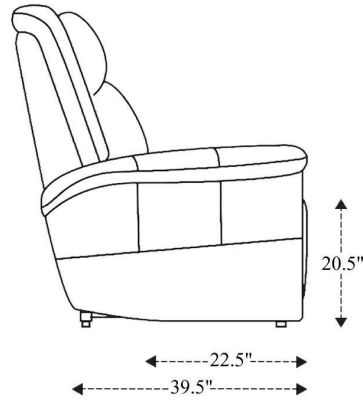

Power Sofa P2

Overall Dimensions	91.5" x 39.5" x 41"
Overall Width	91.5"
Overall Depth	39.5"
Overall Height	41"
Overall Weight	262.5 lbs.
Fully Reclined	64.5"
Distance from Wall	18.5"
Back of Seat to end of Chaise	41.5"
Leg Height (Distance from Foot Rest to Floor in Full Recline)	22"
Head Height (Distance from Headrest to Floor in Full Recline)	31.5"

Seat Width	24"
Seat Depth	22.5"
Seat Height	20.5"
Arm Width	9.5"
Arm Depth	23"
Arm Height	25"
Back Width	25"
Back Height	24"
Headrest Extended from Back	7"

Power Recliner P2

Overall Dimensions	44" x 39.5" x 41"
Overall Width	44"
Overall Depth	39.5"
Overall Height	41"
Overall Weight	114.75 lbs.
Fully Reclined	64.5"
Distance from Wall	18.5"
Back of Seat to end of Chaise	41.5"
Leg Height <small>(Distance from Foot Rest to Floor in Full Recline)</small>	22"
Head Height <small>(Distance from Headrest to Floor in Full Recline)</small>	31.5"

Seat Width	24"
Seat Depth	22.5"
Seat Height	20.5"
Arm Width	9.5"
Arm Depth	23"
Arm Height	25"
Back Width	25"
Back Height	24"
Headrest Extended from Back	7"