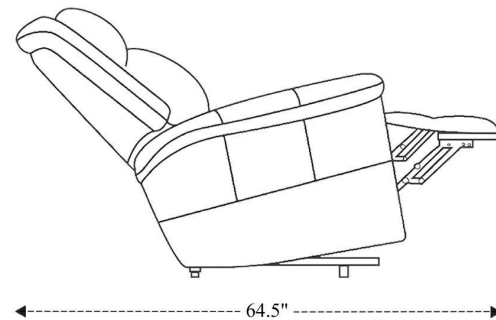

Power Sofa P2

Overall Dimensions	91.5" x 39.5" x 41"
Overall Width	91.5"
Overall Depth	39.5"
Overall Height	41"
Overall Weight	262.5 lbs.
Fully Reclined	64.5"
Distance from Wall	18.5"
Back of Seat to end of Chaise	41.5"
Leg Height (Distance from Foot Rest to Floor in Full Recline)	22"
Head Height (Distance from Headrest to Floor in Full Recline)	31.5"

Seat Width	24"
Seat Depth	22.5"
Seat Height	20.5"
Arm Width	9.5"
Arm Depth	23"
Arm Height	25"
Back Width	25"
Back Height	24"
Headrest Extended from Back	7"

Power Recliner P2

Overall Dimensions	44" x 39.5" x 41"
Overall Width	44"
Overall Depth	39.5"
Overall Height	41"
Overall Weight	114.75 lbs.
Fully Reclined	64.5"
Distance from Wall	18.5"
Back of Seat to end of Chaise	41.5"
Leg Height <small>(Distance from Foot Rest to Floor in Full Recline)</small>	22"
Head Height <small>(Distance from Headrest to Floor in Full Recline)</small>	31.5"

Seat Width	24"
Seat Depth	22.5"
Seat Height	20.5"
Arm Width	9.5"
Arm Depth	23"
Arm Height	25"
Back Width	25"
Back Height	24"
Headrest Extended from Back	7"