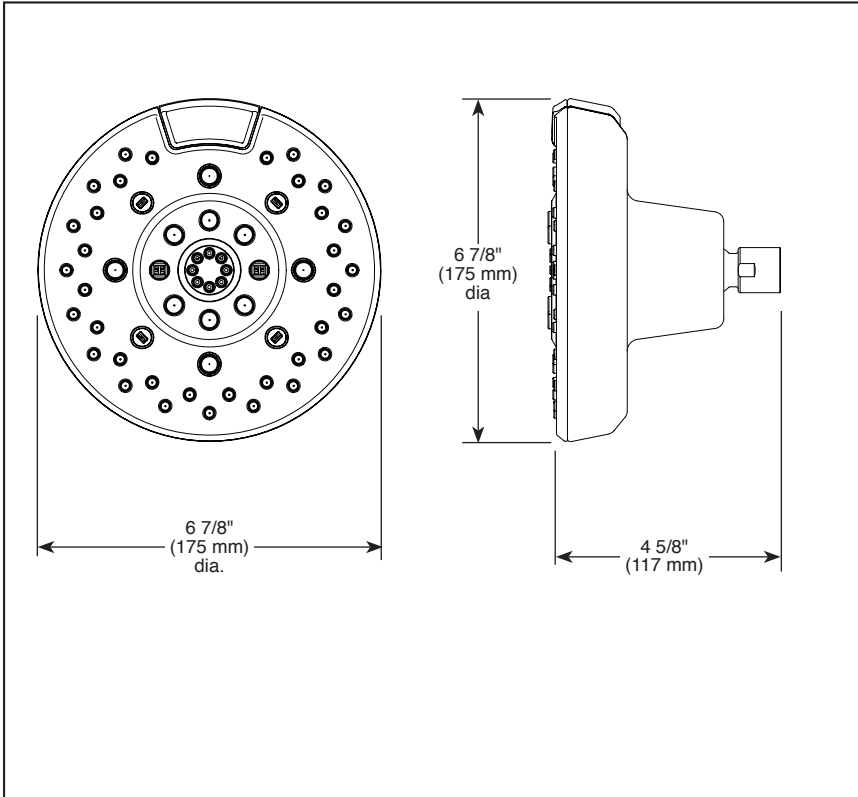

WARRANTY

- Parts and Finish - Lifetime limited warranty; or for commercial purchasers, 10 years for multi-family residential (apartments and condominiums) and 5 years for all other commercial uses, in each case from the date the product is received by the original purchaser or their authorize representative (installation contractor, etc.).
- Please go to www.brizo.com for the complete details of our limited warranty.