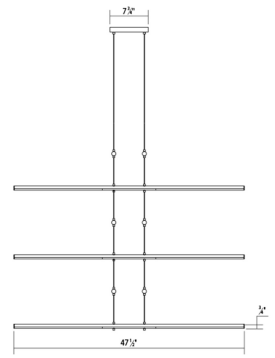

Project:

Tik-Tak® LED Pendant Spec Sheet

SKU: 2806.03 Learn more at:
<https://sonnemanlight.com/tik-tak-led-pendant>

Description: LED rods are suspended in tandem pairs on multiple levels, perpendicular to each other. Each rod can be independently positioned as up or down light, and adjusted with infinite variability to any height along the suspension cables. Dramatic in the precision of their orientation and range of verticality, Tik-Tak brings a crisp presence to the volume of space.

Type #:

Dimensions

Height:	0.75"
Width:	47.5"
Length:	47.5"
Hanging Details:	10" Adjustable Cable Stack 6-Tier
Size:	
Canopy/Backplate/Base Width:	7.75
Canopy/Backplate/Base Depth:	7.75
Canopy/Backplate/Base Height:	1