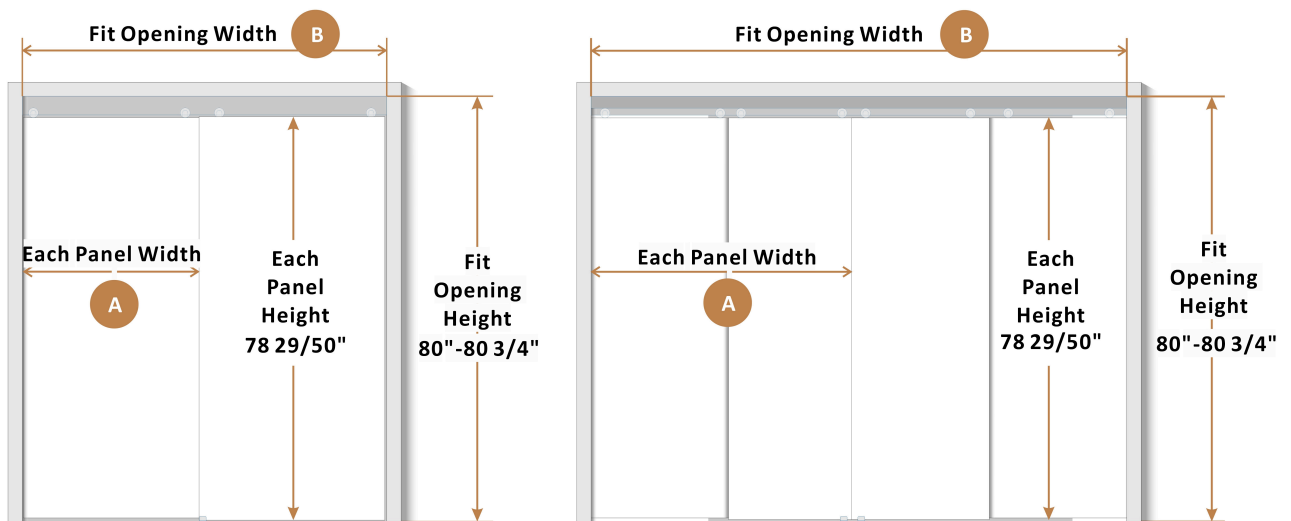

# Standard Sliding Glass Dimensions

Size Choice	Each Panel A Height	Fit Opening B Height	Each Panel Height	Fit Opening Height
48"x80"	25"x2	48"	78 29/50"	80" - 80 3/4"
60"x80"	30 49/50"x2	60"		
72"x80"	36 49/50"x2	72"		
96"(48"x2)x80"	25"x2	90"(48"x2)		
120"(60"x2)x80"	30 49/50"x2	120"(60"x2)		
144"(72"x2)x80"	36 49/50"x2	144"(72"x2)		

**Note:** Please measure the rough opening of your door accurately before purchasing to ensure a proper fit.