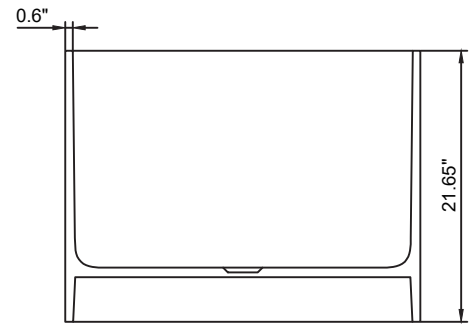

Dimension/Specification

Sku RX-S24-59