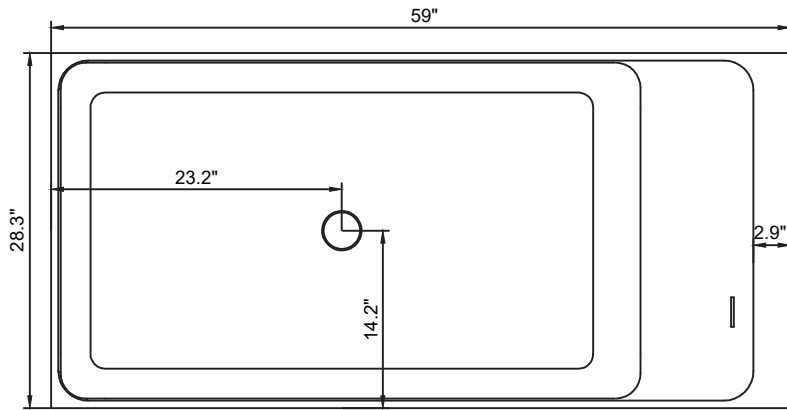

Dimension/Specification

Sku RX-S24-59