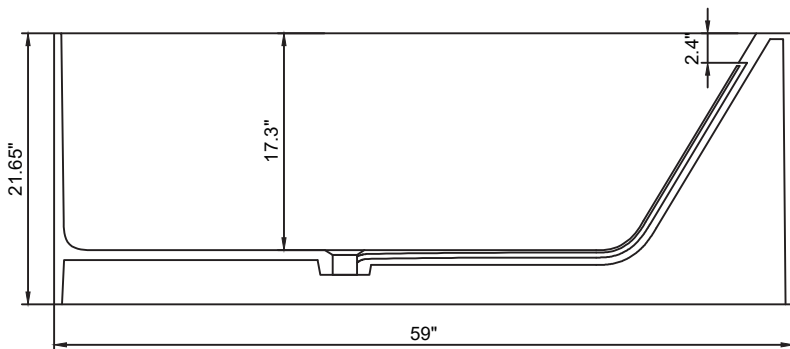

Dimension/Specification

Sku RX-S24-59