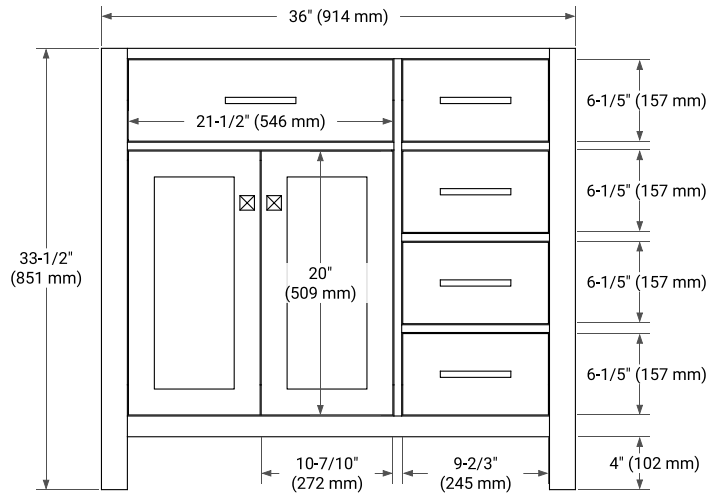

36" LEFT OFFSET CABINET

BASE CABINET DIMENSIONS

36" W x 21.5" D x 33.5" H

FEATURES

- Solid wood frame with engineered wood panels
- Dovetail drawers and joints
- Soft closing doors & drawers

HARDWARE FINISHES*

White Grey

FRONT VIEW

SIDE VIEW

PLAN VIEW

37" LEFT RECTANGLE SINK COUNTERTOP WITH 1.5 IN. THICKNESS

OVERALL DIMENSIONS

37" W x 22" D x 1.5" H

COUNTERTOP OPTIONS

Carrara Marble

White Quartz

FEATURES

- Solid countertop with mitered edges & seams
- Undermount white rectangular sink
- Pre-drilled for 8" widespread faucet

INCLUDED

- Countertop
- Matching Backsplash
- Rectangle Sink

COUNTERTOP PLAN VIEW

EDGE SIDE VIEW

THREE DIMENSIONAL COUNTERTOP VIEW