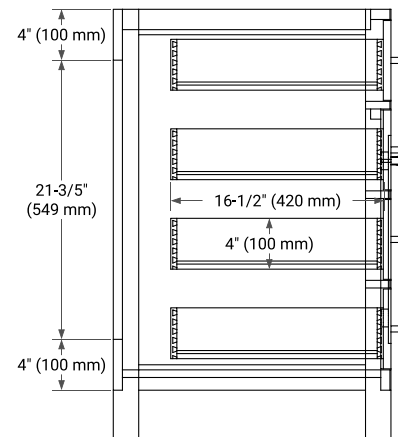

36" LEFT OFFSET CABINET

BASE CABINET DIMENSIONS

36" W x 21.5" D x 33.5" H

FEATURES

- Solid wood frame with engineered wood panels
- Dovetail drawers and joints
- Soft closing doors & drawers

HARDWARE FINISHES*

White Grey

FRONT VIEW

SIDE VIEW

PLAN VIEW

37" LEFT RECTANGLE SINK COUNTERTOP WITH 1.5 IN. THICKNESS

OVERALL DIMENSIONS

37" W x 22" D x 1.5" H

COUNTERTOP OPTIONS

COUNTERTOP PLAN VIEW

EDGE SIDE VIEW

THREE DIMENSIONAL COUNTERTOP VIEW