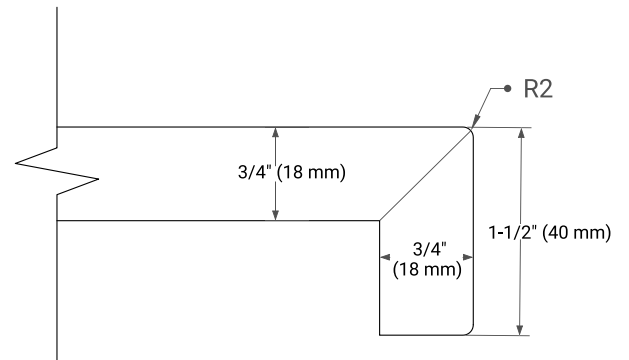

36" LEFT OFFSET CABINET

BASE CABINET DIMENSIONS

36" W x 21.5" D x 33.5" H

FEATURES

- Solid wood frame with engineered wood panels
- Dovetail drawers and joints
- Soft closing doors & drawers

HARDWARE FINISHES*

White Grey

FRONT VIEW

SIDE VIEW

PLAN VIEW

37" LEFT RECTANGLE SINK COUNTERTOP WITH 1.5 IN. THICKNESS

OVERALL DIMENSIONS

37" W x 22" D x 1.5" H

COUNTERTOP OPTIONS

Carrara Marble

White Quartz

FEATURES

- Solid countertop with mitered edges & seams
- Undermount white rectangular sink
- Pre-drilled for 8" widespread faucet

INCLUDED

- Countertop
- Matching Backsplash
- Rectangle Sink

COUNTERTOP PLAN VIEW

EDGE SIDE VIEW

THREE DIMENSIONAL COUNTERTOP VIEW