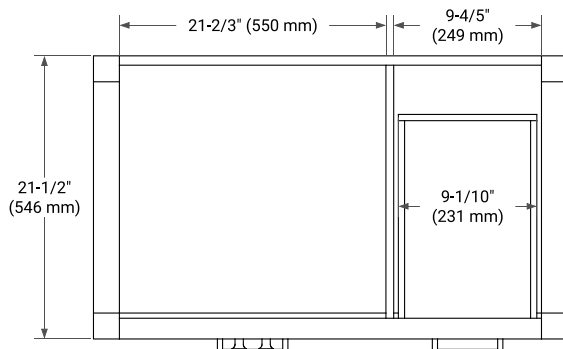

36" LEFT OFFSET CABINET

BASE CABINET DIMENSIONS

36" W x 21.5" D x 33.5" H

FEATURES

- Solid wood frame with engineered wood panels
- Dovetail drawers and joints
- Soft closing doors & drawers

HARDWARE FINISHES*

White Grey

FRONT VIEW

SIDE VIEW

PLAN VIEW

37" LEFT RECTANGLE SINK COUNTERTOP WITH 1.5 IN. THICKNESS

OVERALL DIMENSIONS

37" W x 22" D x 1.5" H

COUNTERTOP OPTIONS

COUNTERTOP PLAN VIEW

EDGE SIDE VIEW

THREE DIMENSIONAL COUNTERTOP VIEW