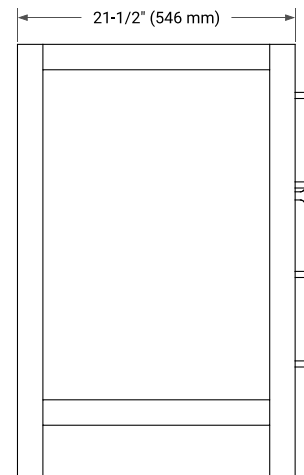

36" LEFT OFFSET CABINET

BASE CABINET DIMENSIONS

36" W x 21.5" D x 33.5" H

FEATURES

- Solid wood frame with engineered wood panels
- Dovetail drawers and joints
- Soft closing doors & drawers

HARDWARE FINISHES*

White Grey

FRONT VIEW

SIDE VIEW

PLAN VIEW

37" LEFT RECTANGLE SINK COUNTERTOP WITH 1.5 IN. THICKNESS

OVERALL DIMENSIONS

37" W x 22" D x 1.5" H

COUNTERTOP OPTIONS

COUNTERTOP PLAN VIEW

EDGE SIDE VIEW

THREE DIMENSIONAL COUNTERTOP VIEW