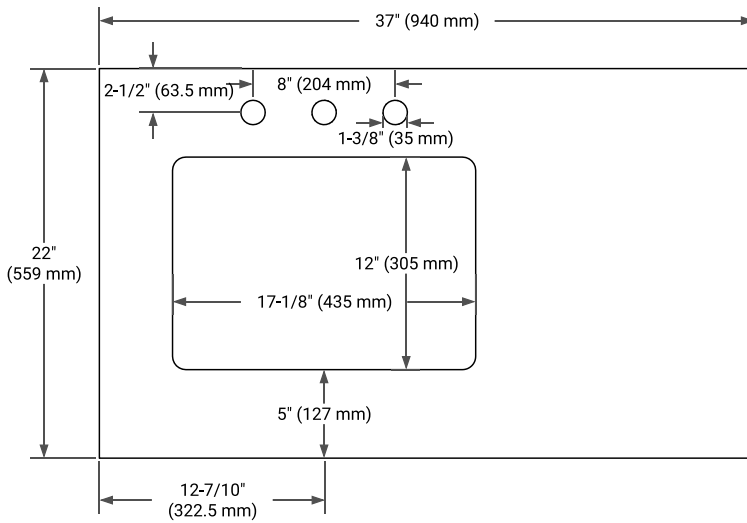

36" LEFT OFFSET CABINET

BASE CABINET DIMENSIONS

36" W x 21.5" D x 33.5" H

FEATURES

- Solid wood frame with engineered wood panels
- Dovetail drawers and joints
- Soft closing doors & drawers

HARDWARE FINISHES*

White Grey

FRONT VIEW

SIDE VIEW

PLAN VIEW

37" LEFT RECTANGLE SINK COUNTERTOP WITH 1.5 IN. THICKNESS

OVERALL DIMENSIONS

37" W x 22" D x 1.5" H

COUNTERTOP OPTIONS

Carrara Marble

White Quartz

FEATURES

- Solid countertop with mitered edges & seams
- Undermount white rectangular sink
- Pre-drilled for 8" widespread faucet

INCLUDED

- Countertop
- Matching Backsplash
- Rectangle Sink

COUNTERTOP PLAN VIEW

EDGE SIDE VIEW

THREE DIMENSIONAL COUNTERTOP VIEW