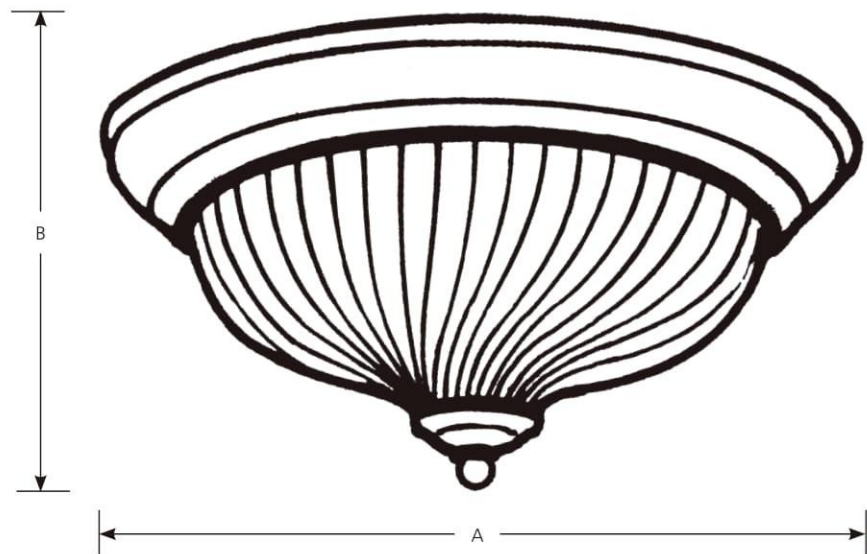

Incandescent

**Swirled Glass**  
Painted Finish  
Flush Mount

**Close-to-Ceiling**

Finish	Lamping	Dimensions (Inches)	
		A	B
White	2 (m) 60w	11-3/4	6
	2 (m) 60w	13-1/4	6
	3 (m) 60w	15-1/4	6-1/4

**Specifications:**

General

- Satin etched swirled glass
- White finish
- Steel construction
- Fiberglass insulated

Mounting

- Ceiling mount
- Covers outlet box
- Mounting strap for outlet box included
- Keyhole slots for easy mounting