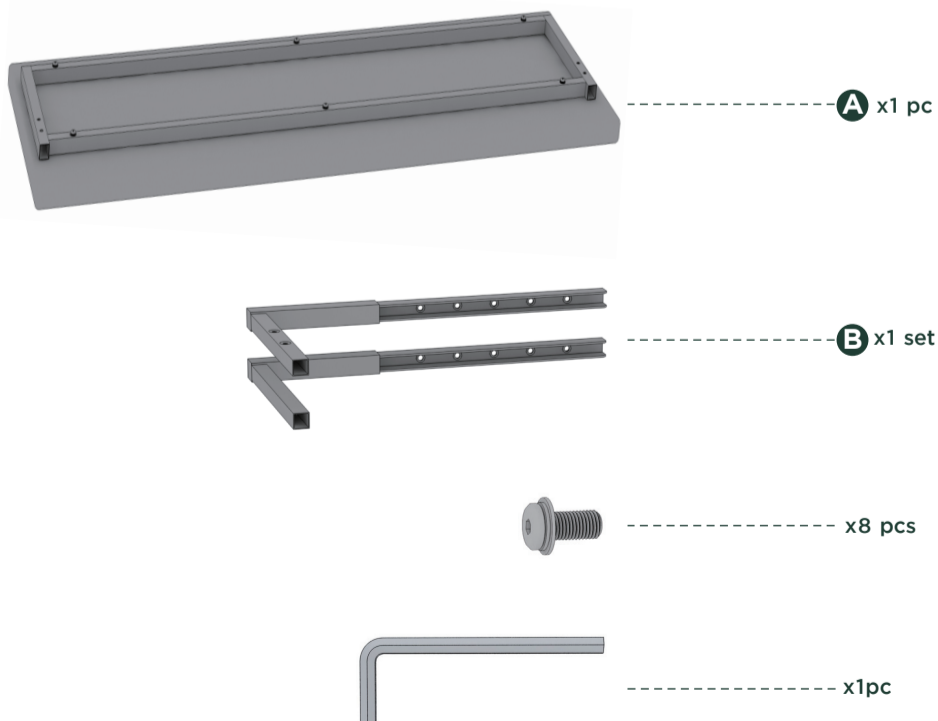

Easy as 1-2-3 Assembly Instruction

Numbers must Match for Secure Assembly

UFHCFB-20T
UFHCFC-20T
UFHCFG-20T

Components

Return Policy

ZINUS believes you will absolutely love your new addition to your home, but if for some reason you want to return the product, please contact us directly before you decide to return your product to the retailer. Our Customer Service organization can answer most concerns and can assist you with any questions you may have about your new product.