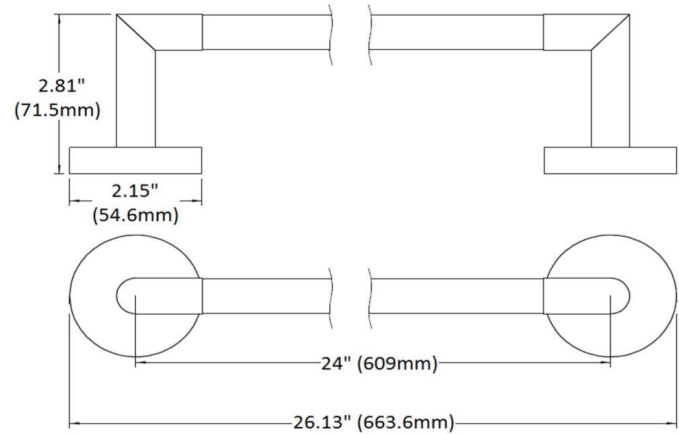

Graz Towel Bar 24"
Polished Chrome

SPECIFICATIONS

MATERIAL CONSTRUCTION:	Zinc
PVD FINISH:	No
ASSEMBLY REQUIRED:	Yes
TOOLS NEEDED FOR INSTALLATION:	Screwdriver
ASSEMBLED DIMENSIONS:	2.76" H x 26.38" L x 2.17" D
ASSEMBLED WEIGHT:	1.3 lbs.
MIN. LENGTH:	N/A
MAX LENGTH:	N/A
SCREWS INCLUDED:	Yes
DRYWALL ANCHORS INCLUDED:	Yes
CENTER TO CENTER:	N/A