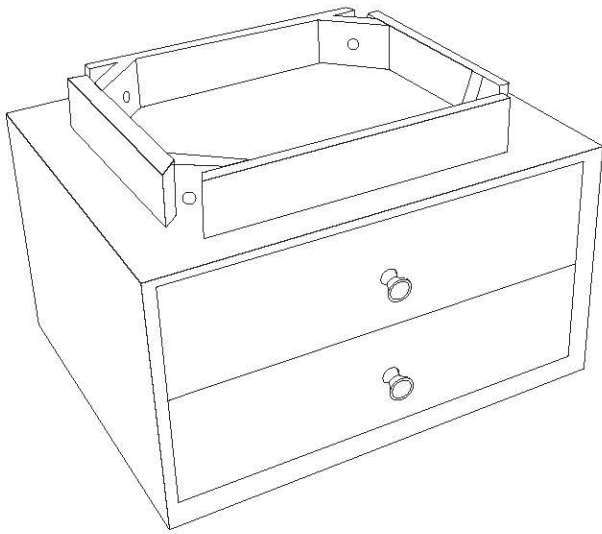

# ASSEMBLY INSTRUCTION

ITEM NAME : MANGO WOOD 2 DRAWER BEDSIDE NIGHT STAND,

TOP	LEGS	BOLTS	WASHER	SPANNER
				
<b>DRAWER TOP 1 PIECE</b>	<b>LEGS 4 PIECES</b>	<b>4 PIECES</b>	<b>4 PIECE</b>	<b>1 PIECE</b>

**STEP .1-**

**STEP .2-**

**STEP .3-**

**STEP .4 READY FOR USE**