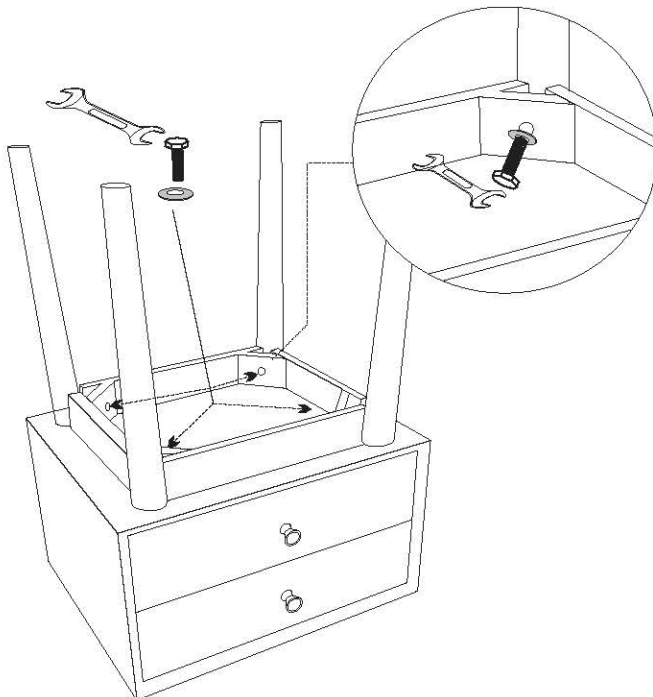

# ASSEMBLY INSTRUCTION

ITEM NAME : MANGO WOOD 2 DRAWER BEDSIDE NIGHT STAND,

TOP	LEGS	BOLTS	WASHER	SPANNER
				
<b>DRAWER TOP 1 PIECE</b>	<b>LEGS 4 PIECES</b>	<b>4 PIECES</b>	<b>4 PIECE</b>	<b>1 PIECE</b>

**STEP .1-**

**STEP .2-**

**STEP .3-**

**STEP .4 READY FOR USE**