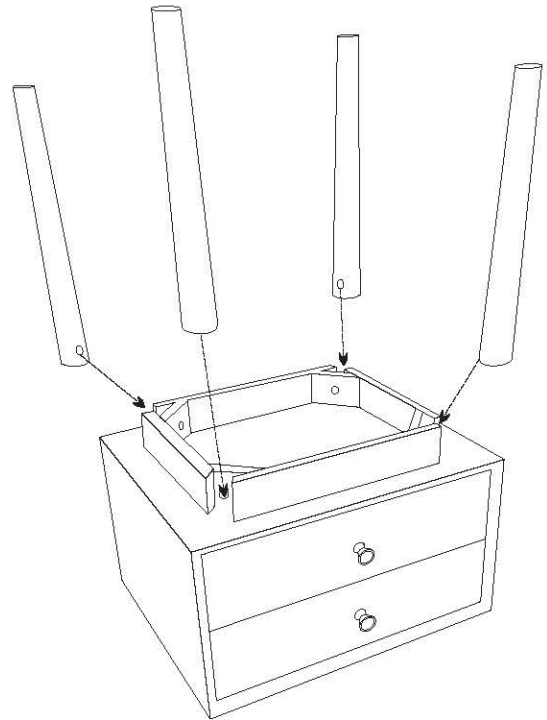

# ASSEMBLY INSTRUCTION

ITEM NAME : MANGO WOOD 2 DRAWER BEDSIDE NIGHT STAND,

TOP	LEGS	BOLTS	WASHER	SPANNER
				
<b>DRAWER TOP 1 PIECE</b>	<b>LEGS 4 PIECES</b>	<b>4 PIECES</b>	<b>4 PIECE</b>	<b>1 PIECE</b>

**STEP .1-**

**STEP .2-**

**STEP .3-**

**STEP .4 READY FOR USE**