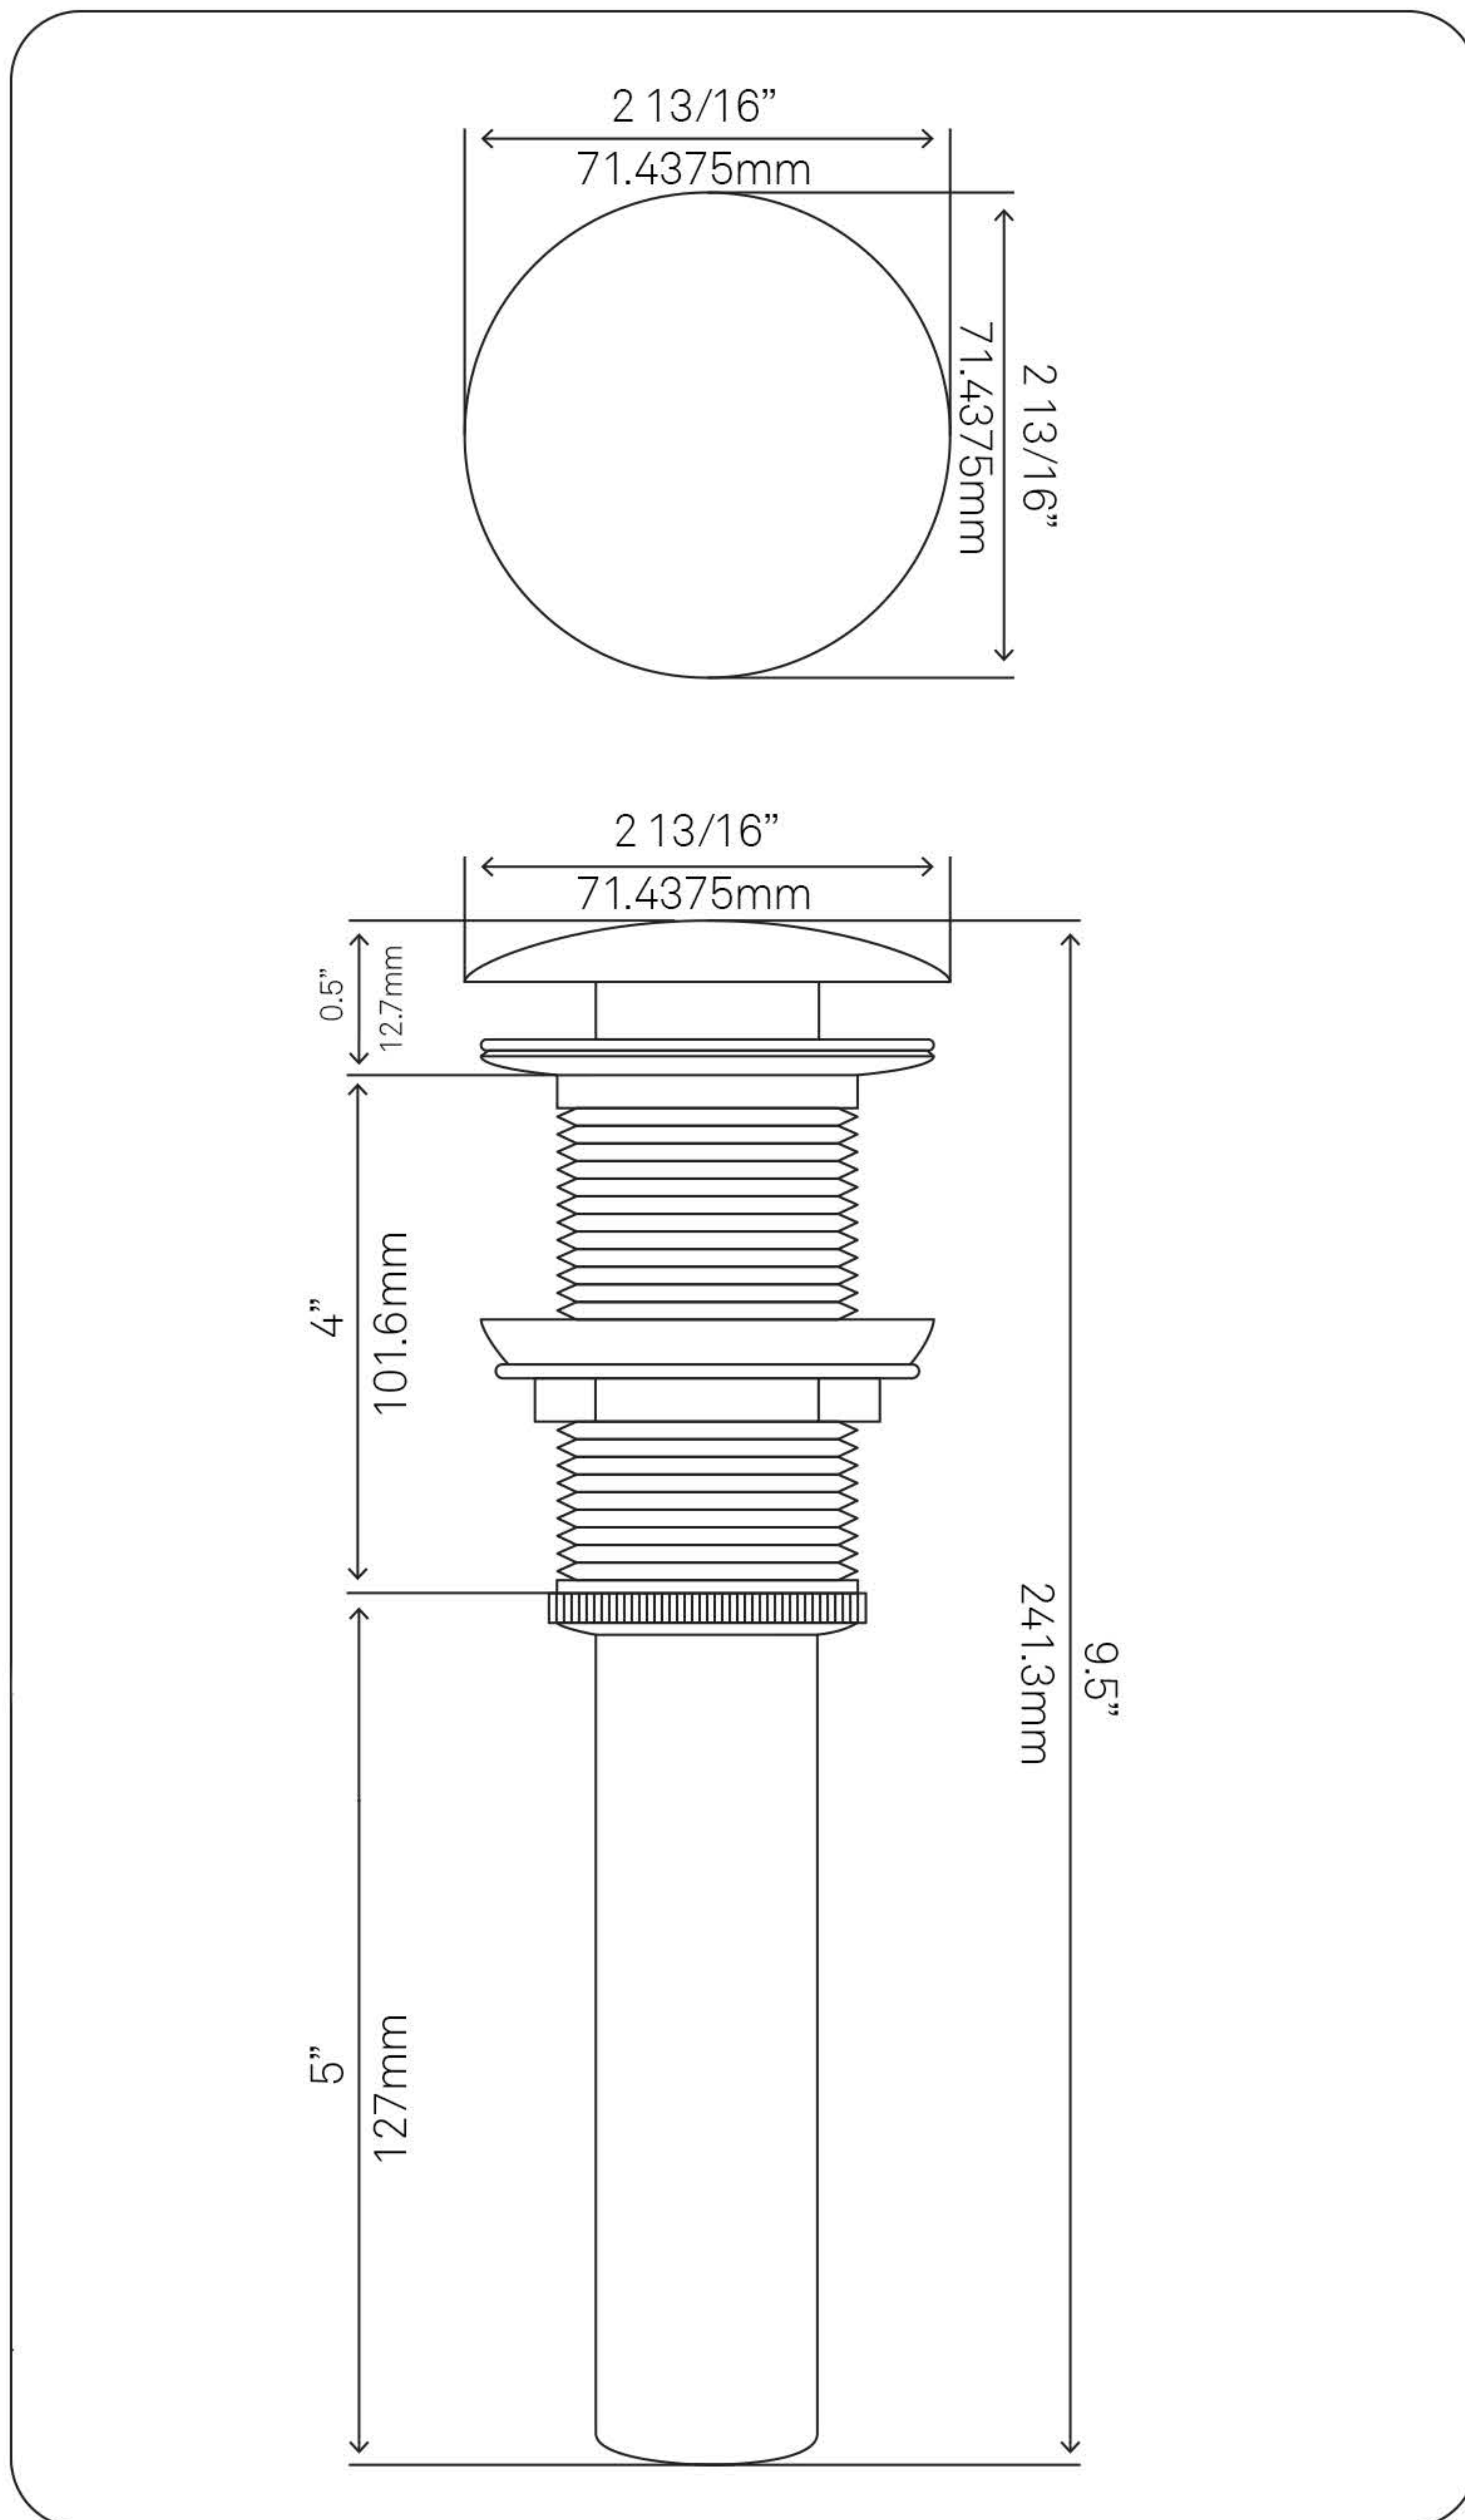

NOTES

Novatto reserves the right (1) to make changes in specifications and materials, and (2) to change or discontinue models, both without notice or obligation. Dimensions are for reference only, see www.NovattoInc.com for finish options and product availability.

Novatto Inc
TOLL FREE 844.404.4242
www.NovattoInc.com