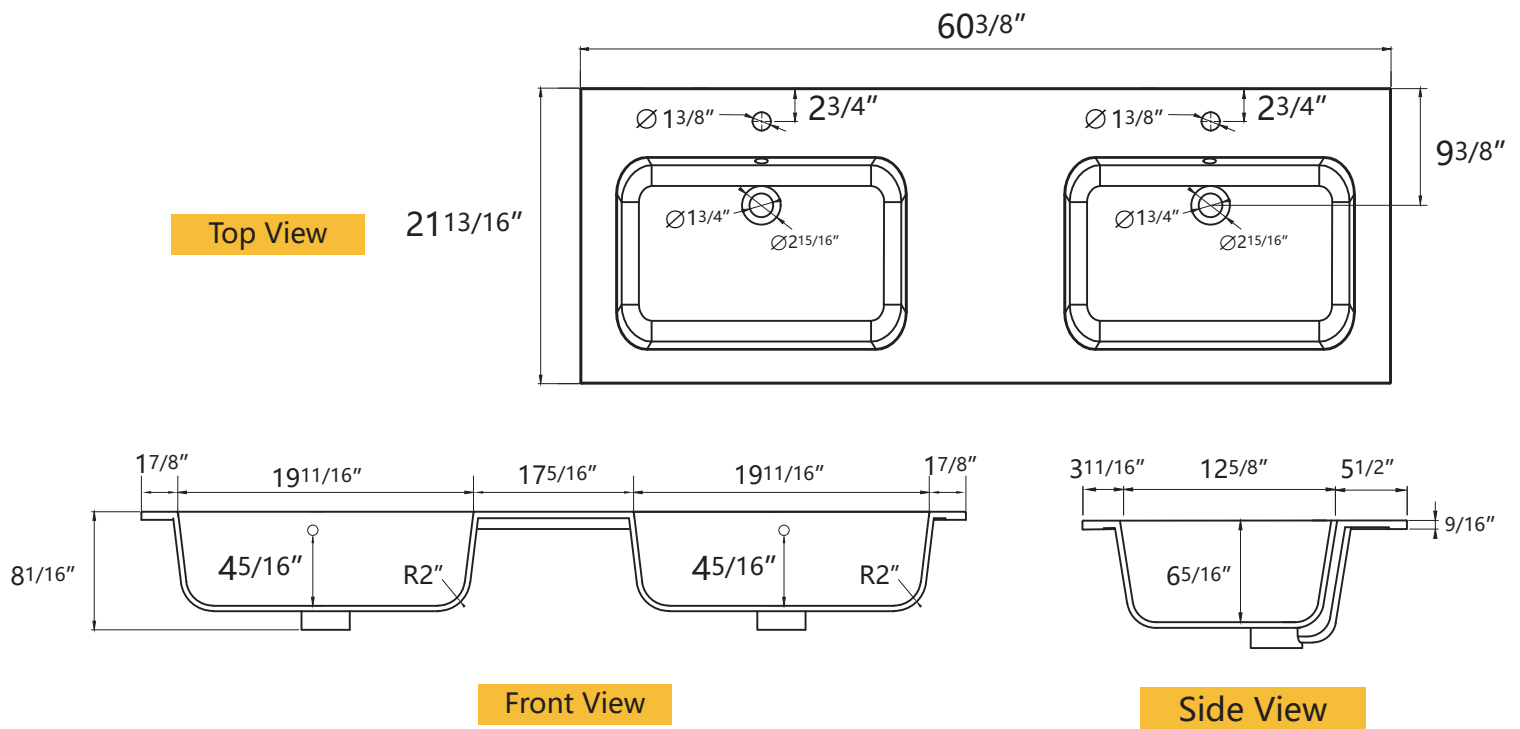

DIMENSION DETAILS

BATHROOM VANITY

COUNTERTOP SIZE

VANITY SIZE