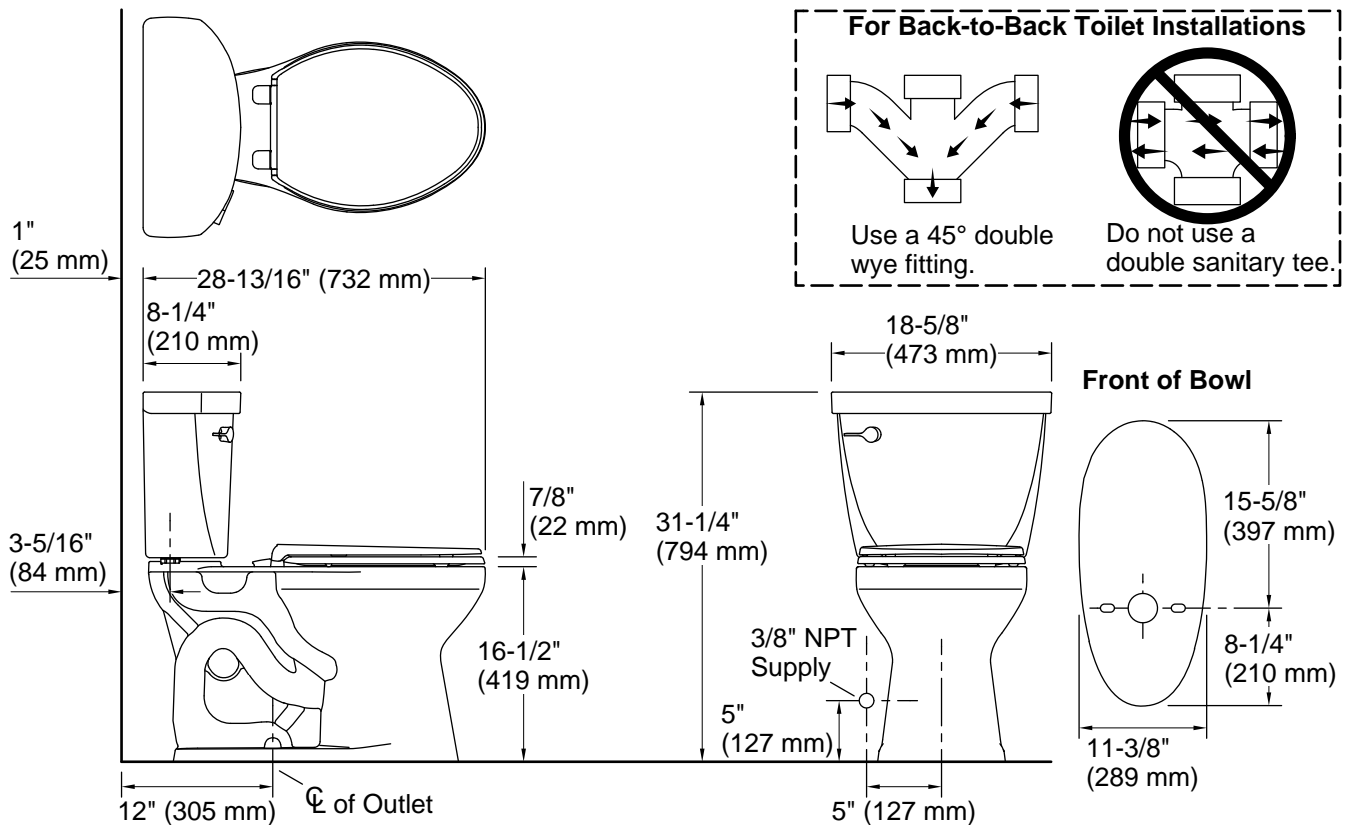

Features

- Two-piece design
- Elongated bowl offers added room and comfort
- Comfort Height® feature offers chair-height seating that makes sitting down and standing up easier for most adults
- 1.6 gpf (6.0 lpf)
- Left-hand Polished Chrome trip lever
- 2-1/8" (54 mm) fully glazed trapway
- Revolution 360® flushing technology generates a forceful swirling motion to keep the bowl clean longer
- Sanitary guard where bowl and tank meet for ease of cleaning
- CleanCoat™ surface treatment inhibits the growth of water scale and mineral stains for improved ease of cleaning
- Coordinates with other products in the Cimarron collection
- Precision-engineered patented tank, bowl, and trapway create strong siphon during flushing
- AquaPiston® canister optimizes the flow out of the tank, harnessing gravity and the natural powerful reducing cascade of water to increase the power and effectiveness of the flush
- Easy-to-flush canister design requires less force to actuate than a 3" (76 mm) flapper, and has 90% less exposed seal material which resists conditions that cause wear, tear, shrinkage and swelling

Installation

- Standard 12" (305 mm) rough-in
- Seat and supply line sold separately

Recommended Products/Accessories

- K-5420 Low-Profile Bolt Caps
- K-25986-L Left-hand trip lever
- K-4636-RL Cachet® ReadyLatch® Quiet-Close™ elongated toilet seat

Included Components

- K-31588 Elongated toilet bowl
- K-31614 Toilet tank, 1.6 gpf

ADA

CSA B651

OBC

Codes/Standards

ASME A112.19.2/CSA B45.1
DOE - Energy Policy Act 1992
ADA
ICC/ANSI A117.1
CSA B651
OBC
IAPMO Certification

Technical Information

All product dimensions are nominal.

Toilet type:	Floor-mount
Waste Outlet:	Floor
Bowl shape:	Elongated
Flush type:	Revolution 360, AquaPiston
Trap passageway:	2-1/8" (54 mm)
Water surface size:	10-3/8" x 8-1/8" (264 mm x 206 mm)
Rim to water surface:	6-5/8" (168 mm)
Rough-in:	12" (305 mm)
Seat-mounting holes:	5-1/2" (140 mm)