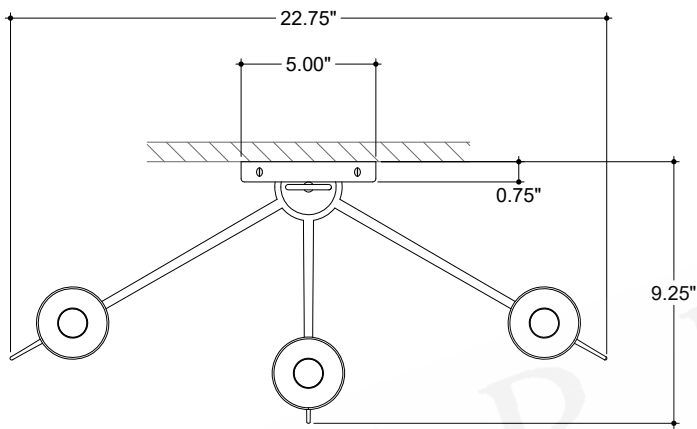

ITEM: 5000-0288

Overall Dimensions

Height: 20.25"

Width: 22.75"

Depth: 9.25"

TOP VIEW

FRONT VIEW

SIDE VIEW