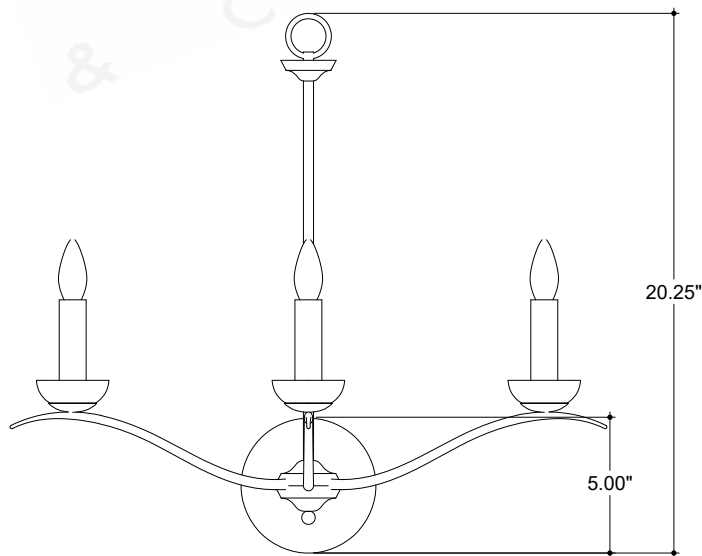

ITEM: 5000-0288

Overall Dimensions

Height: 20.25"

Width: 22.75"

Depth: 9.25"

TOP VIEW

FRONT VIEW

SIDE VIEW