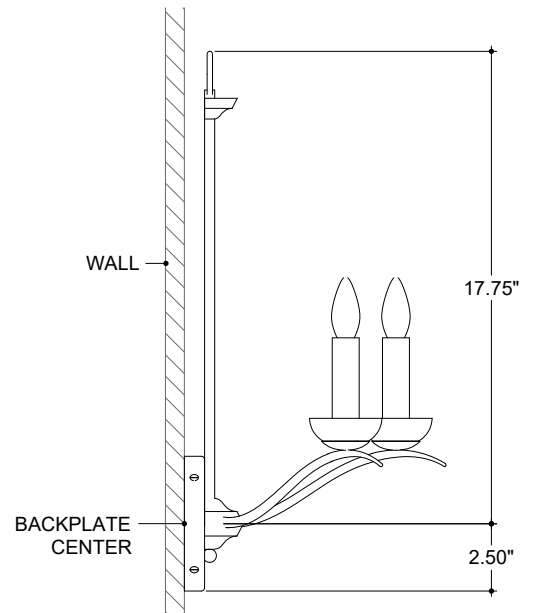

ITEM: 5000-0288

Overall Dimensions

Height: 20.25"

Width: 22.75"

Depth: 9.25"

TOP VIEW

FRONT VIEW

SIDE VIEW