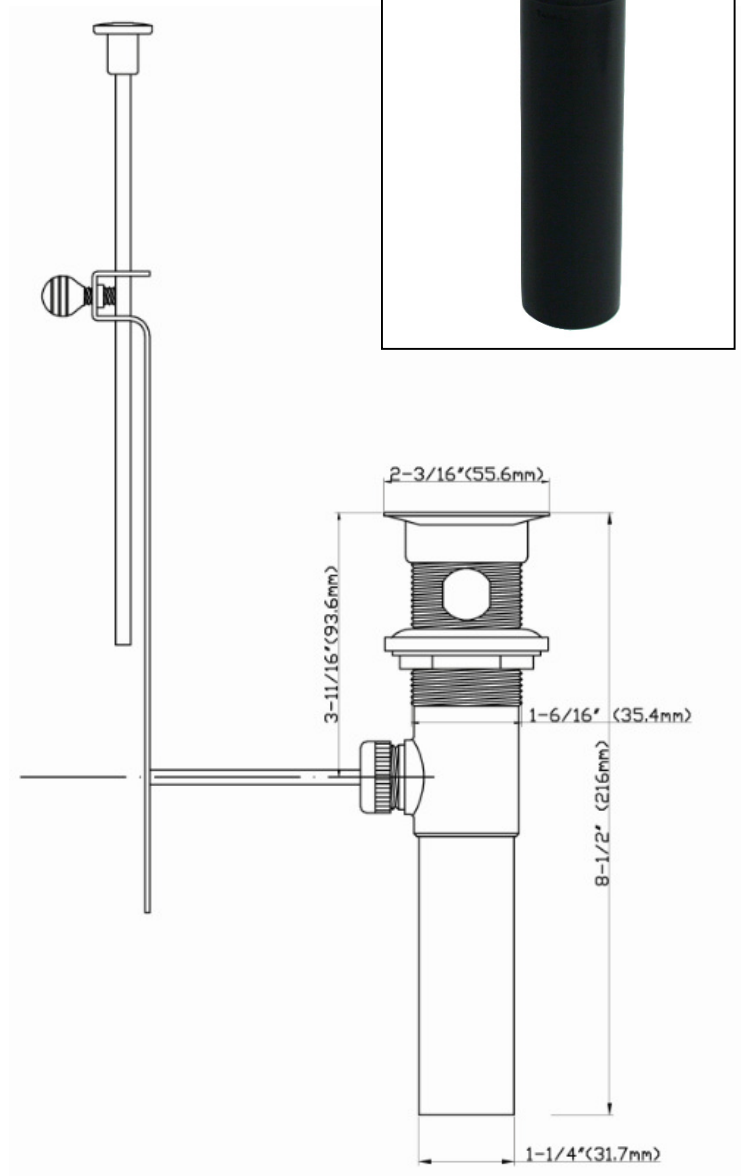

ULTRA POP-UP DRAIN ASSEMBLY

- *pop-up drain with lift rod*
- *With overflow*

STANDARD SPECIFICATIONS

- Non-metallic body
- Non-metallic flange and stopper
- Metallic lift rod

FINISHES INCLUDE

- Chrome (UFP-0001)
- Brushed Nickel (UFP-0301)
- Oil Rubbed Bronze (UFP-0501)

WARRANTY

- Five year limited warranty on workmanship and materials to the original purchaser

COMPLIES WITH

- ASME A112.18.1-2012
- CSA B125.1-12

tel. 888-OK-ULTRA (658-5872) • fax. 949-252-9989 • <http://www.ultrafaucets.com>

This specification is provided for reference only. Ultra Faucets reserves the right to modify specifications and materials without notice or obligation.