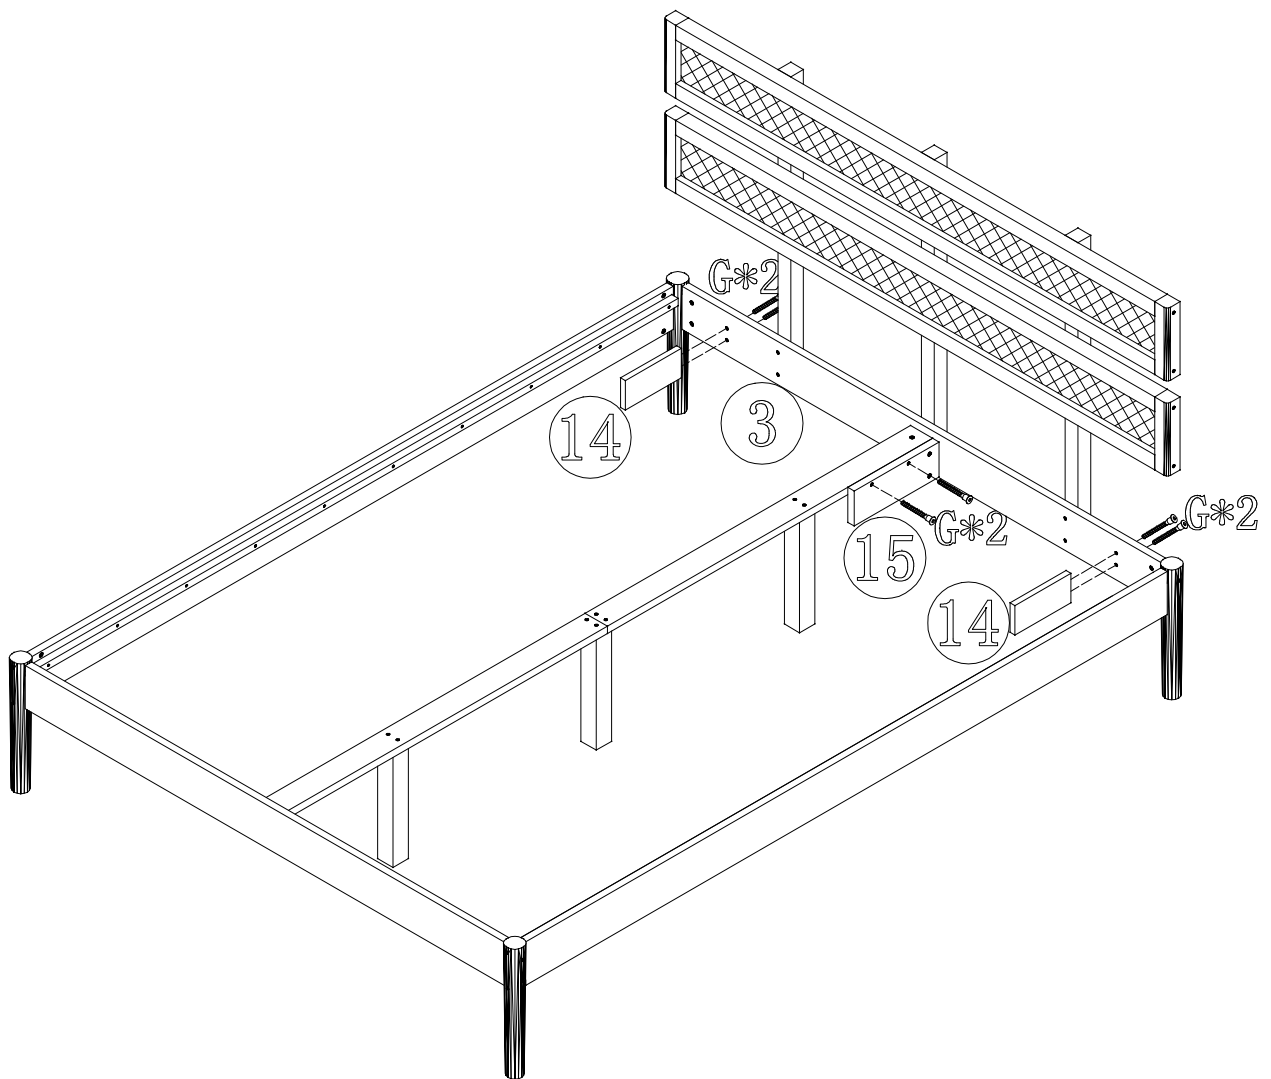

6

CODE	HARDWARE	QTY
G		6
S		1