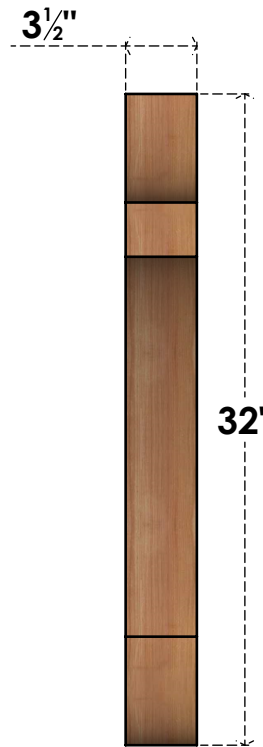

# BRC04X26X32OLY00SWR

3 1/2"W X 26"D X 32"H OLYMPIC SMOOTH BRACE, WESTERN RED CEDAR

**SIDE**

**FRONT**

EKENA MILLWORK  
 2300 WEST MAIN ST.  
 CLARKSVILLE, TX 75426  
 TOLL FREE: 866-607-0453  
 WWW.EKENAMILLWORK.COM

**NOTES**

1. INSTALLATION TO BE COMPLETED IN ACCORDANCE WITH MANUFACTURER'S SPECIFICATIONS.
2. DRAWING MAY NOT BE TO SCALE
3. THIS DRAWING IS INTENDED FOR DESIGN AND PLANNING PURPOSES ONLY.
4. ALL INFORMATION CONTAINED HEREIN WAS CURRENT AT THE TIME OF DEVELOPMENT BUT MUST BE REVIEWED AND APPROVED BY THE PRODUCT MANUFACTURER TO BE CONSIDERED ACCURATE.
5. PRODUCTS ARE NOT KILN DRIED. THIS ITEM IS UNIQUE AND WILL CONTAIN THE NATURAL VARIATIONS THAT THE WOOD SPECIES OFFERS. THIS MAY RESULT IN VARIATIONS UP TO 1/4"