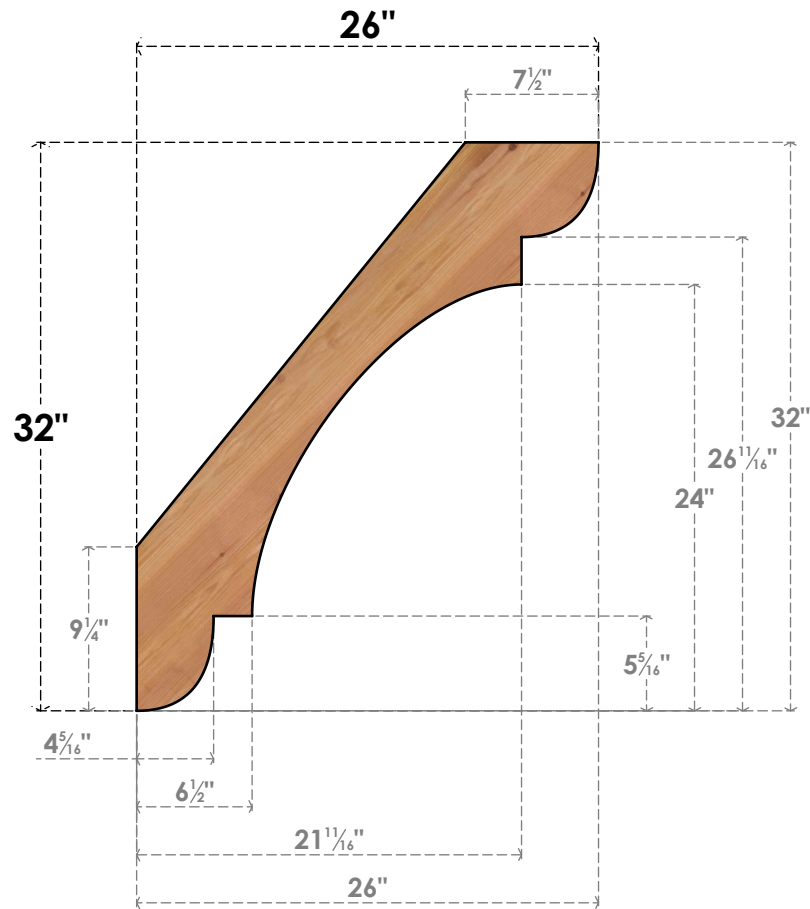

# BRC04X26X32OLY00SWR

3 1/2"W X 26"D X 32"H OLYMPIC SMOOTH BRACE, WESTERN RED CEDAR

**SIDE**

**FRONT**

EKENA MILLWORK  
 2300 WEST MAIN ST.  
 CLARKSVILLE, TX 75426  
 TOLL FREE: 866-607-0453  
 WWW.EKENAMILLWORK.COM

**NOTES**

1. INSTALLATION TO BE COMPLETED IN ACCORDANCE WITH MANUFACTURER'S SPECIFICATIONS.
2. DRAWING MAY NOT BE TO SCALE
3. THIS DRAWING IS INTENDED FOR DESIGN AND PLANNING PURPOSES ONLY.
4. ALL INFORMATION CONTAINED HEREIN WAS CURRENT AT THE TIME OF DEVELOPMENT BUT MUST BE REVIEWED AND APPROVED BY THE PRODUCT MANUFACTURER TO BE CONSIDERED ACCURATE.
5. PRODUCTS ARE NOT KILN DRIED. THIS ITEM IS UNIQUE AND WILL CONTAIN THE NATURAL VARIATIONS THAT THE WOOD SPECIES OFFERS. THIS MAY RESULT IN VARIATIONS UP TO 1/4"