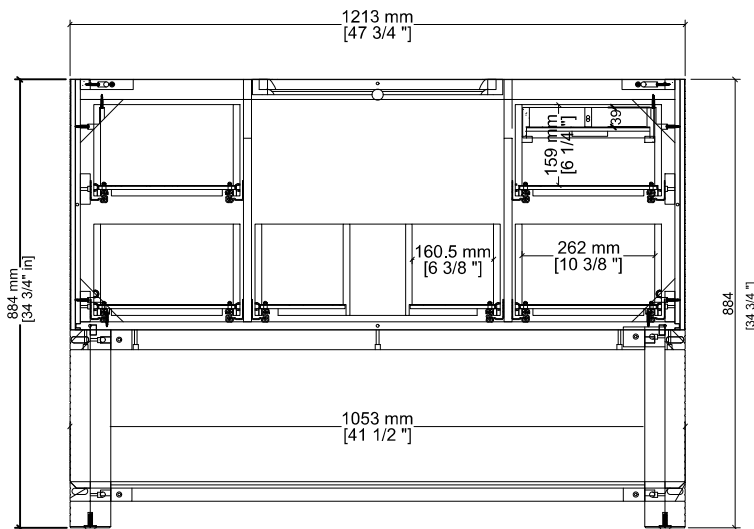

### Dimension

Width: 47-3/4" (1213mm)  
 Depth: 21-3/8" (543mm)  
 Height: 34-3/4" (884 mm)  
 Rough-In: 21-1/2" (546mm)

#### Drawer Organizer

Front View

Side View

All dimensions are nominal

Diagrams are of cabinet only-James Martin Optional Countertops and sinks are not shown

Visit website for warranty and installation information

### 48" Lucian Single Vanity

D704-V48-CBO  
D704-V48-PBO

Top View

Back View

Side View

Suggested  
Rough In  
21-1/2" x 4 3/8"

All dimensions are nominal

Diagrams are of cabinet only-James Martin Optional Countertops and sinks are not shown