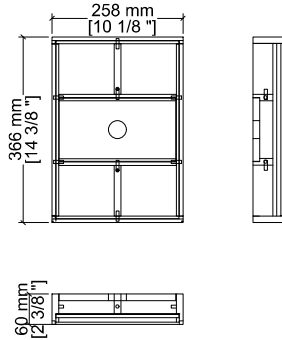

48" Lucian Single Vanity

D704-V48-CBO
D704-V48-PBO

Drawer Organizer

Front View

Side View

All dimensions are nominal

Diagrams are of cabinet only-James Martin Optional Countertops and sinks are not shown

Visit website for warranty and installation information

<http://www.jamesmartinvanities.com>