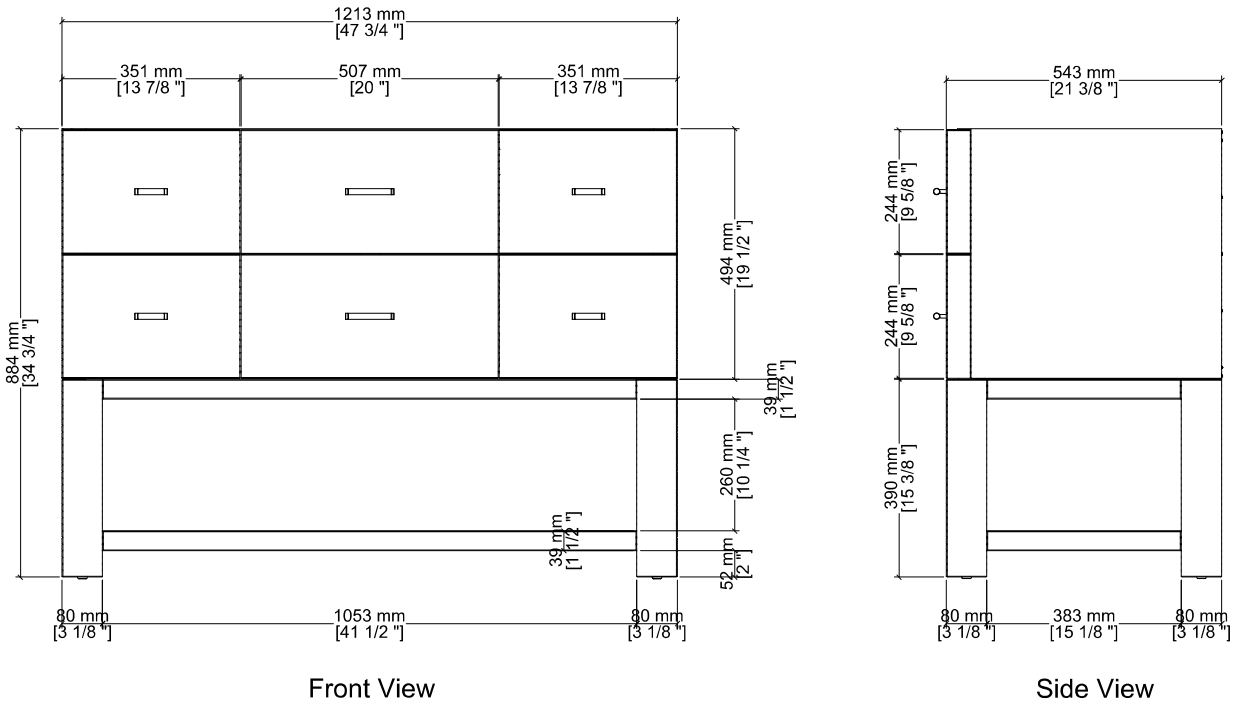

48" Lucian Single Vanity

D704-V48-CBO
D704-V48-PBO

Drawer Organizer

Front View

Side View

All dimensions are nominal

Diagrams are of cabinet only-James Martin Optional Countertops and sinks are not shown

Visit website for warranty and installation information

<http://www.jamesmartinvanities.com>