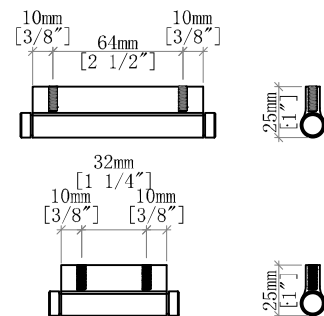

Drawer Pulls