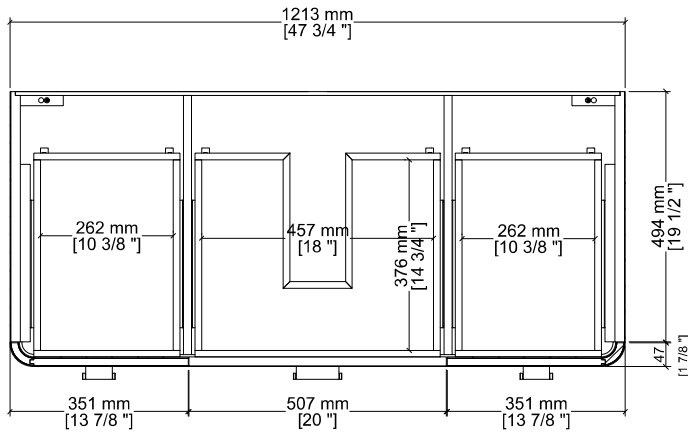

### Dimension

Width: 47-3/4" (1213mm)  
 Depth: 21-3/8" (543mm)  
 Height: 34-3/4" (884 mm)  
 Rough-In: 21-1/2" (546mm)

#### Drawer Organizer

Front View

Side View

All dimensions are nominal

Diagrams are of cabinet only-James Martin Optional Countertops and sinks are not shown

Visit website for warranty and installation information

### 48" Lucian Single Vanity

D704-V48-CBO  
D704-V48-PBO

Top View

Back View

Side View

Suggested  
Rough In  
21-1/2" x 4 3/8"

All dimensions are nominal

Diagrams are of cabinet only-James Martin Optional Countertops and sinks are not shown