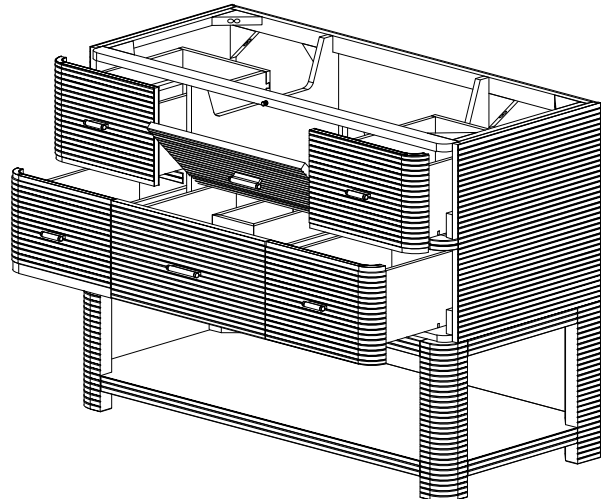

### 48" Lucian Single Vanity

D704-V48-CBO  
D704-V48-PBO

### Features and Materials

Solids: Ash  
 Veneers: Ash  
 Panels: Marine MDF  
 Drawer Fronts: Marine MDF ribs with Ash Veneer  
 Installation Type: Free Standing  
 Number of Basins: One, with Optional 3cm Top  
 Vanity Top Included : No, Optional 3cm Tops Available  
 Number of Doors: 0  
 Number of Drawers: Five  
 Tip Out Style Drawer: One, Top Center, with removable bamboo tray  
 Assembly Type: Cabinet comes fully assembled  
 Assembly Type: Installation of Optional 3cm Top with Sink  
 Removable organizer with aluminum laminate liner  
 Drawer Box Material and Construction: Ash veneer over Marine MDF  
 English Dovetail joinery  
 Aluminum Laminate Drawer Liners  
 Hardware Material/Finish: Stainless Steel in Champagne Brass  
 Full Extension, Soft Close Glides  
 Adjustable levelers

### Dimension

Width: 47-3/4" (1213mm)  
 Depth: 21-3/8" (543mm)  
 Height: 34-3/4" (884 mm)  
 Rough-In: 21-1/2" (546mm)

### 48" Lucian Single Vanity

D704-V48-CBO  
D704-V48-PBO

Top View

Back View

Side View

Suggested  
Rough In  
21-1/2" x 4 3/8"

All dimensions are nominal

Diagrams are of cabinet only-James Martin Optional Countertops and sinks are not shown