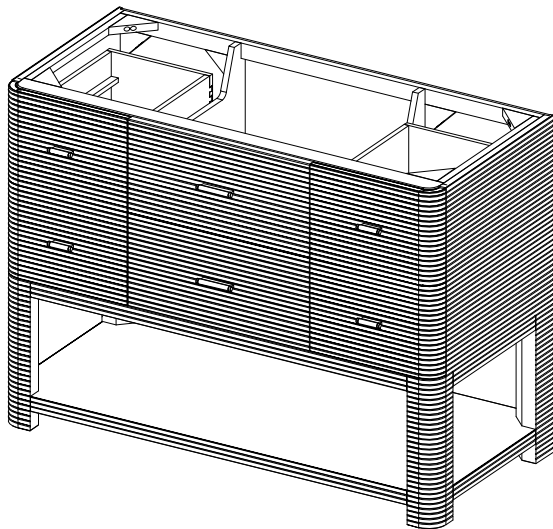

### 48" Lucian Single Vanity

D704-V48-CBO  
D704-V48-PBO

### Features and Materials

Solids: Ash  
 Veneers: Ash  
 Panels: Marine MDF  
 Drawer Fronts: Marine MDF ribs with Ash Veneer  
 Installation Type: Free Standing  
 Number of Basins: One, with Optional 3cm Top  
 Vanity Top Included : No, Optional 3cm Tops Available  
 Number of Doors: 0  
 Number of Drawers: Five  
 Tip Out Style Drawer: One, Top Center, with removable bamboo tray  
 Assembly Type: Cabinet comes fully assembled  
 Assembly Type: Installation of Optional 3cm Top with Sink  
 Removable organizer with aluminum laminate liner  
 Drawer Box Material and Construction: Ash veneer over Marine MDF  
 English Dovetail joinery  
 Aluminum Laminate Drawer Liners  
 Hardware Material/Finish: Stainless Steel in Champagne Brass  
 Full Extension, Soft Close Glides  
 Adjustable levelers

### Dimension

Width: 47-3/4" (1213mm)  
 Depth: 21-3/8" (543mm)  
 Height: 34-3/4" (884 mm)  
 Rough-In: 21-1/2" (546mm)

### 48" Lucian Single Vanity

D704-V48-CBO  
D704-V48-PBO

Top View

Back View

Side View

Suggested  
Rough In  
21-1/2" x 4 3/8"

All dimensions are nominal

Diagrams are of cabinet only-James Martin Optional Countertops and sinks are not shown