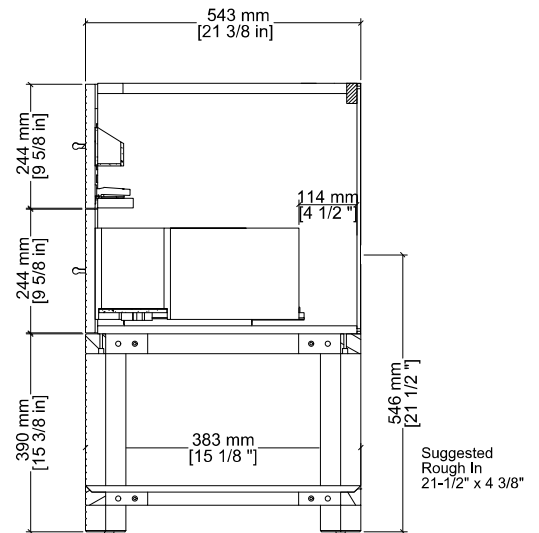

### Dimension

Width: 47-3/4" (1213mm)  
 Depth: 21-3/8" (543mm)  
 Height: 34-3/4" (884 mm)  
 Rough-In: 21-1/2" (546mm)

#### Drawer Organizer

Front View

Side View

All dimensions are nominal

Diagrams are of cabinet only-James Martin Optional Countertops and sinks are not shown

Visit website for warranty and installation information

### 48" Lucian Single Vanity

D704-V48-CBO  
D704-V48-PBO

Top View

Back View

Side View

Suggested  
Rough In  
21-1/2" x 4 3/8"

All dimensions are nominal

Diagrams are of cabinet only-James Martin Optional Countertops and sinks are not shown