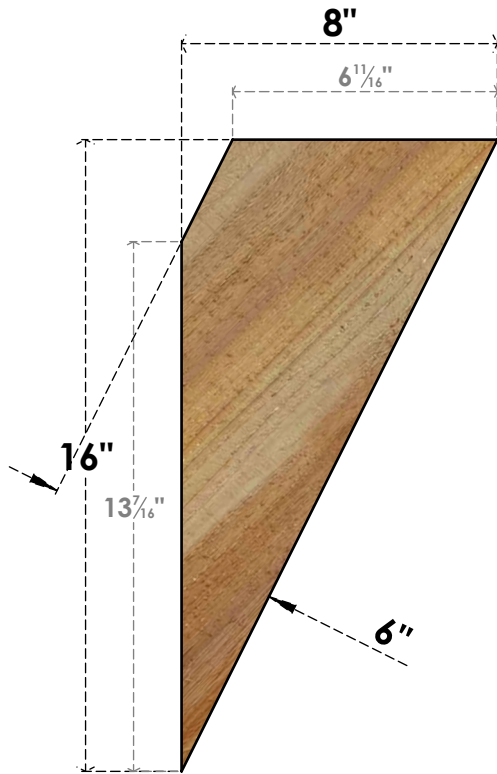

BRC06X08X16TRA00RWR

6"W X 8"D X 16"H TRADITIONAL ROUGH SAWN BRACE, WESTERN RED CEDAR

SIDE

FRONT

EKENA MILLWORK
 2300 WEST MAIN ST.
 CLARKSVILLE, TX 75426
 TOLL FREE: 866-607-0453
 WWW.EKENAMILLWORK.COM

NOTES