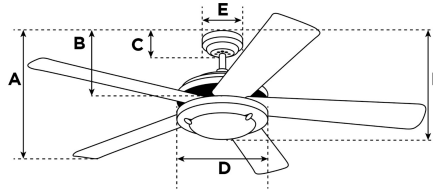

SPECIFICATION SHEET

Ceiling Fan

46 in. White Finish
White ABS Blades Opal Frosted Glass

A. Top of Canopy to Bottom of Blades	9.8"
B. Top of Canopy to Bottom of Switch House	N/A
C. Top of Canopy to Bottom of Canopy	N/A
D. Width of Motor Housing.....	7.8"
E. Width of Canopy.....	N/A
F. Top of Canopy to Bottom of Glass.....	11"

If a Combo Style Fan with a 4" Down Rod is installed without the Down Rod, Subtract 3" from the Dimensions Listed (A, B, F).
If a Combo Style Fan with a 6" Down Rod is installed without the Down Rod, Subtract 5" from the Dimensions Listed (A, B, F).

Warranty

Ceiling fans backed by our Limited Lifetime Warranty have a lifetime motor warranty and a 2-year warranty on all other parts.