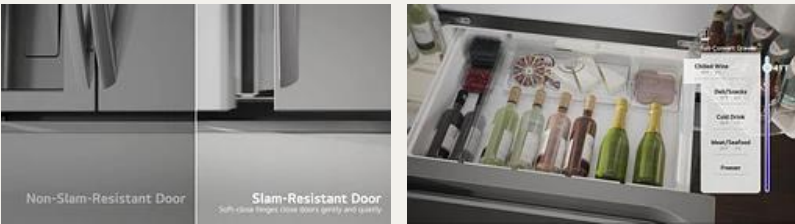

Videos

Should take up about 5% of images in the PDP Carousel