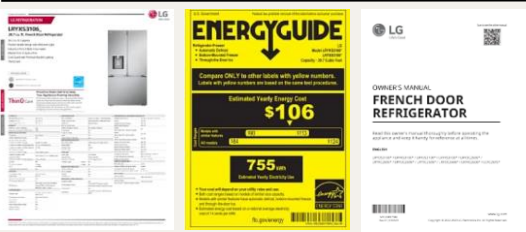

## Supporting Documents

(Spec Sheets, Core Messaging, Energy Guides, Owner's Manual)

Download Link:  
<https://lg.widencollective.com/c/mvjwotml>

There should be at least 7 images in the image carousel (include a video if applicable)