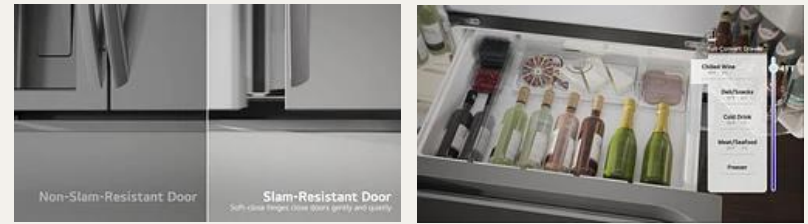

Videos

Should take up about 5% of images in the PDP Carousel