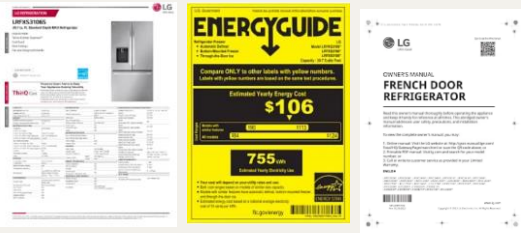

## Supporting Documents

(Spec Sheets, Core Messaging, Energy Guides, Owner's Manual)

Download Link:  
<https://lg.widencollective.com/c/bqi5ssxb>

There should be at least 7 images in the image carousel (include a video if applicable)