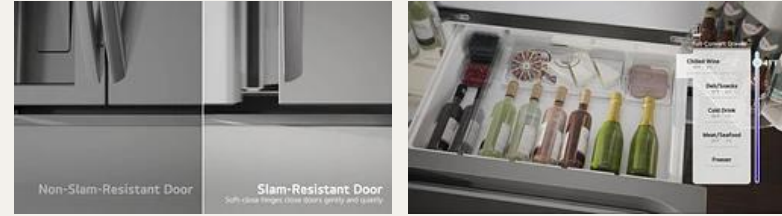

Videos

Should take up about 5% of images in the PDP Carousel