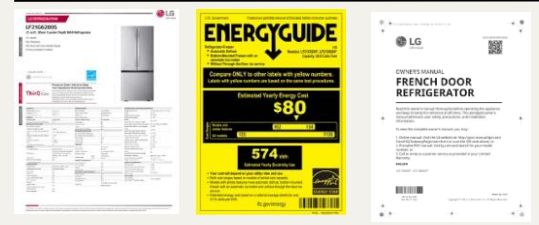

## Supporting Documents

(Spec Sheets, Core Messaging, Energy Guides, Owner's Manual)

Download Link:  
<https://lg.widencollective.com/c/rpfaujic>

There should be at least 7 images in the image carousel (include a video if applicable)