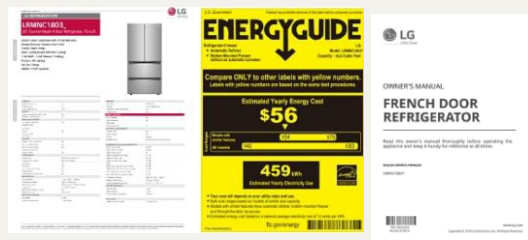

## Supporting Documents

(Spec Sheets, Core Messaging, Energy Guides, Owner's Manual)

Download Link: <https://lg.widencollective.com/c/qdomso0v>

There should be at least 7 images in the image carousel (include a video if applicable)