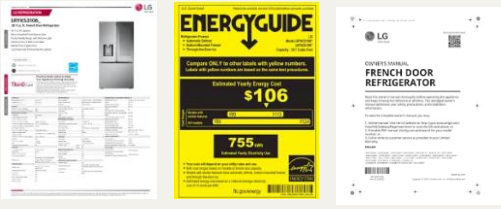

## Supporting Documents

(Spec Sheets, Core Messaging, Energy Guides, Owner's Manual)

Download Link:  
<https://lg.widencollective.com/c/v6xbwp3t>

There should be at least 7 images in the image carousel (include a video if applicable)