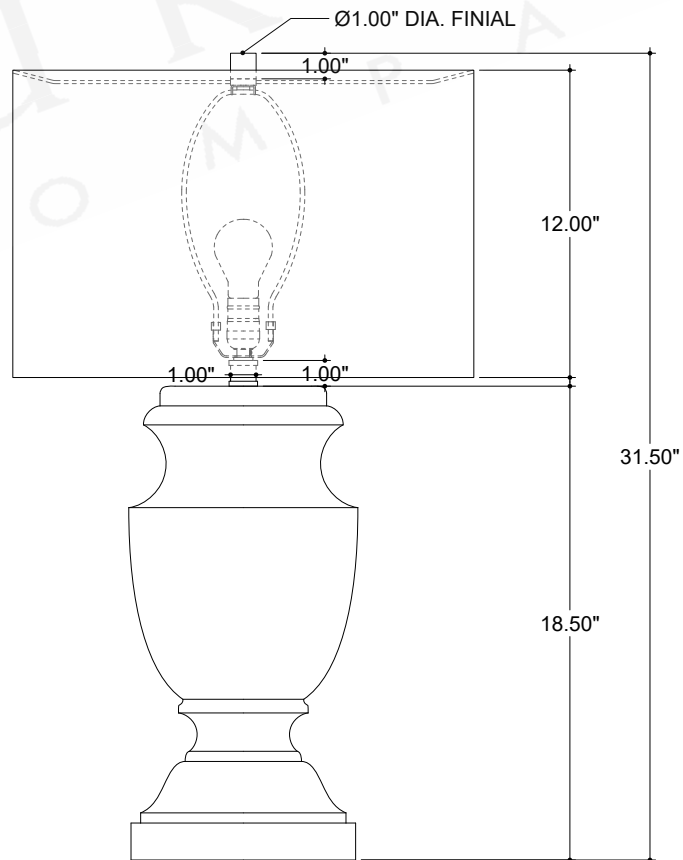

ITEM: 6000-1061

Overall Dimensions

Height: 31.5"

Diameter: 18"

TOP VIEW

FRONT VIEW