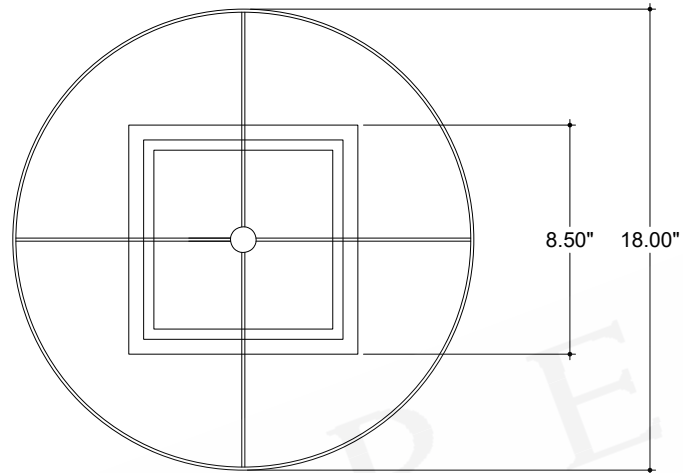

ITEM: 6000-1061

Overall Dimensions

Height: 31.5"

Diameter: 18"

TOP VIEW

FRONT VIEW