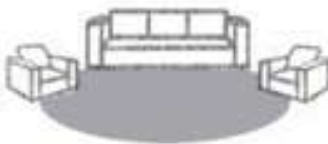

# Round Rug Sizing Guide

**Living Room**

**Nursery Room**

**Bedroom**

**Small**  
2×2 Feet  
3×3 Feet

**Medium**  
4×4 Feet

**Large**  
5×5 Feet

**X-Large**  
6×6 Feet  
7×7 Feet

**XX-Large**  
8×8 Feet

**XXX-Large**  
9×9 Feet