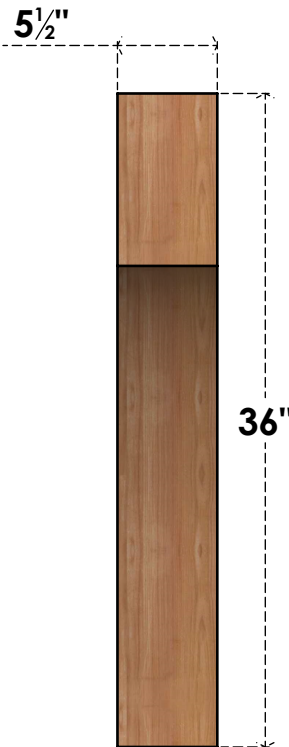

BRC06X32X36WTLOOSWR

5 1/2"W X 32"D X 36"H WESTLAKE SMOOTH BRACE, WESTERN RED CEDAR

SIDE

FRONT

EKENA MILLWORK
 2300 WEST MAIN ST.
 CLARKSVILLE, TX 75426
 TOLL FREE: 866-607-0453
 WWW.EKENAMILLWORK.COM

NOTES