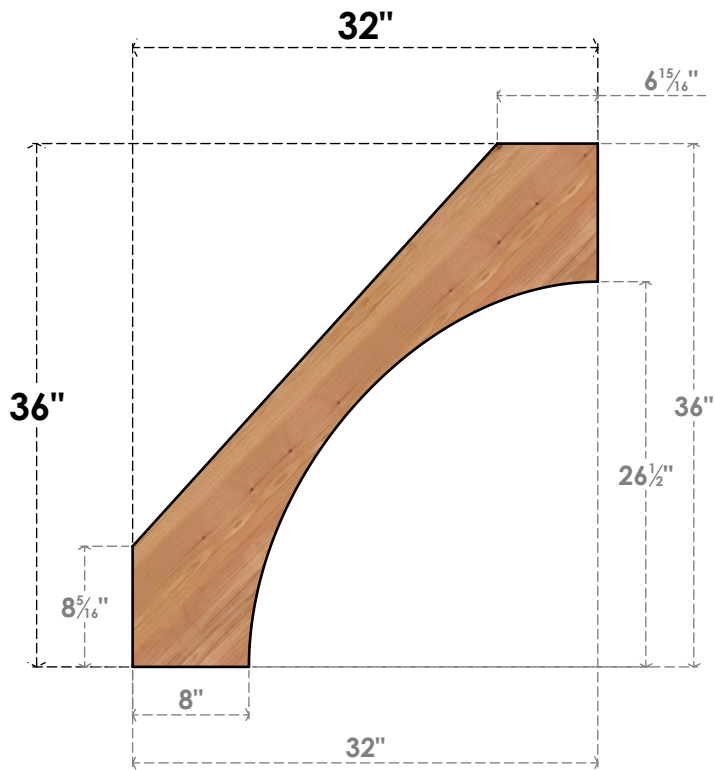

BRC06X32X36WTLOOSWR

5 1/2"W X 32"D X 36"H WESTLAKE SMOOTH BRACE, WESTERN RED CEDAR

SIDE

FRONT

EKENA MILLWORK
 2300 WEST MAIN ST.
 CLARKSVILLE, TX 75426
 TOLL FREE: 866-607-0453
 WWW.EKENAMILLWORK.COM

NOTES