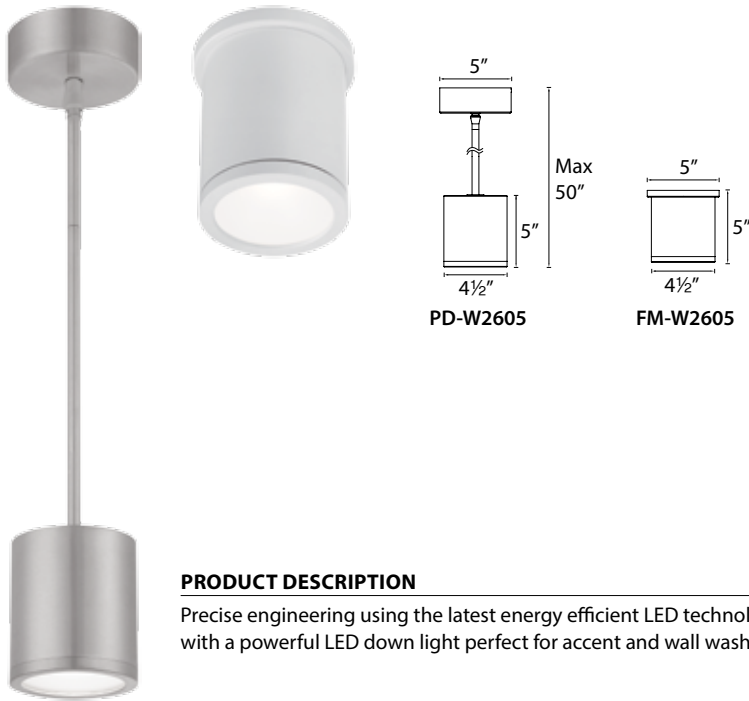

TUBE - model: FM-W2605, PD-W2605

LED Ceiling Mount

WAC LIGHTING

Responsible Lighting®

Fixture Type:

Catalog Number:

Project:

Location:

PRODUCT DESCRIPTION

Precise engineering using the latest energy efficient LED technology with a built-in reflector for superior optics; An appealing cylindrical profile with a powerful LED down light perfect for accent and wall wash lighting.

FEATURES

- Meets 2013 California Title 24 Efficiency
- IP65 rated, ETL & cETL wet location listed
- Solid aluminum construction
- Powder coat finishes
- Smooth and continuous ELV dimming
- 85 CRI
- 70,000 hour rated life
- 3000K color temperature

FIXTURE PERFORMANCE

Model #	Distribution	Watt	Delivered Lumens	Efficacy
FM-W2605	Down	18W	1060	59 Lm/W
PD-W2605	Down	18W	1060	59 Lm/W

SPECIFICATIONS

Construction: Aluminum with etched glass.

Power: Integral driver in luminaire. 120V input.