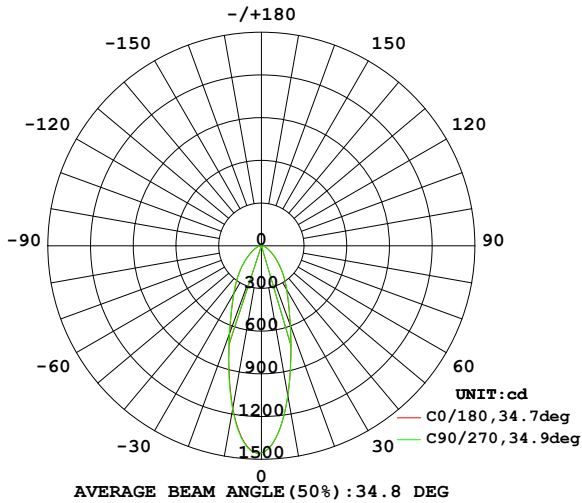

FM-W2605 (Ceiling Mount)