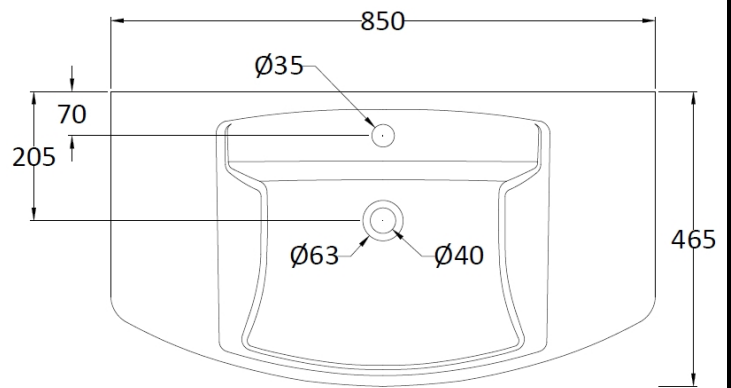

## CUSTOMER DATA SHEET

SALES CODE: Ccl004

DESCRIPTION: Maya 850mm Basin & Pedestal

### PRODUCT DIMENSIONS

Height (mm)	Width (mm)	Depth (mm)	Nett Wgt Kg
160	850	465	23.3

### PACKAGING DIMENSIONS

Height (mm)	Width (mm)	Depth (mm)	Gross Wgt Kg
910	190	510	23.3

### OUTER BOX DIMENSIONS (If Applicable)

Height (mm)	Width (mm)	Depth (mm)	Gross Wgt Kg
Barcode		5055369063284	