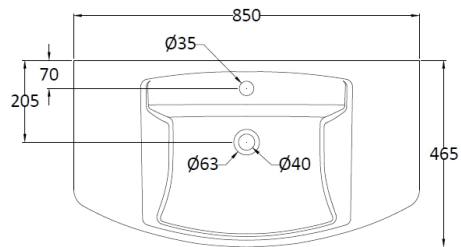

## CUSTOMER DATA SHEET

SALES CODE: Ccl004

DESCRIPTION: Maya 850mm Basin & Pedestal

### PRODUCT DIMENSIONS

Height (mm)	Width (mm)	Depth (mm)	Nett Wgt Kg
160	850	465	23.3

### PACKAGING DIMENSIONS

Height (mm)	Width (mm)	Depth (mm)	Gross Wgt Kg
910	190	510	23.3

### OUTER BOX DIMENSIONS (If Applicable)

Height (mm)	Width (mm)	Depth (mm)	Gross Wgt Kg
Barcode		5055369063284	