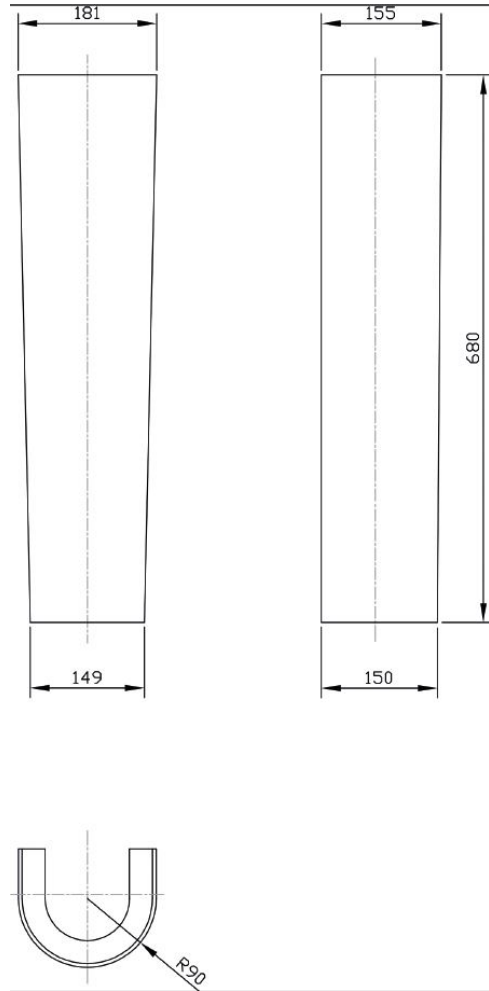

### PRODUCT DIMENSIONS

Height (mm)	Width (mm)	Depth (mm)	Nett Wgt Kg
160	850	465	23.3

### OUTER BOX DIMENSIONS (If Applicable)

Height (mm)	Width (mm)	Depth (mm)	Gross Wgt Kg
Barcode		5055369063284	

### BASINS

Tap Hole	One Taphole	Chain Stay Hole	No
Template	Not Required	Waste Type Req'd	Slotted
Overflow Incl.	Yes	Overflow Cover	Yes
Inner Bowl Depth	100mm		

### PRODUCT DIMENSIONS

Height (mm)	Width (mm)	Depth (mm)	Nett Wgt Kg
680	155	400	10