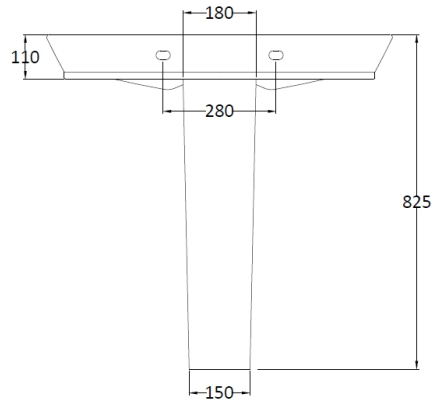

## CUSTOMER DATA SHEET

SALES CODE: Ccl004

DESCRIPTION: Maya 850mm Basin & Pedestal

### PRODUCT DIMENSIONS

Height (mm)	Width (mm)	Depth (mm)	Nett Wgt Kg
160	850	465	23.3

### PACKAGING DIMENSIONS

Height (mm)	Width (mm)	Depth (mm)	Gross Wgt Kg
910	190	510	23.3

### OUTER BOX DIMENSIONS (If Applicable)

Height (mm)	Width (mm)	Depth (mm)	Gross Wgt Kg
Barcode		5055369063284	