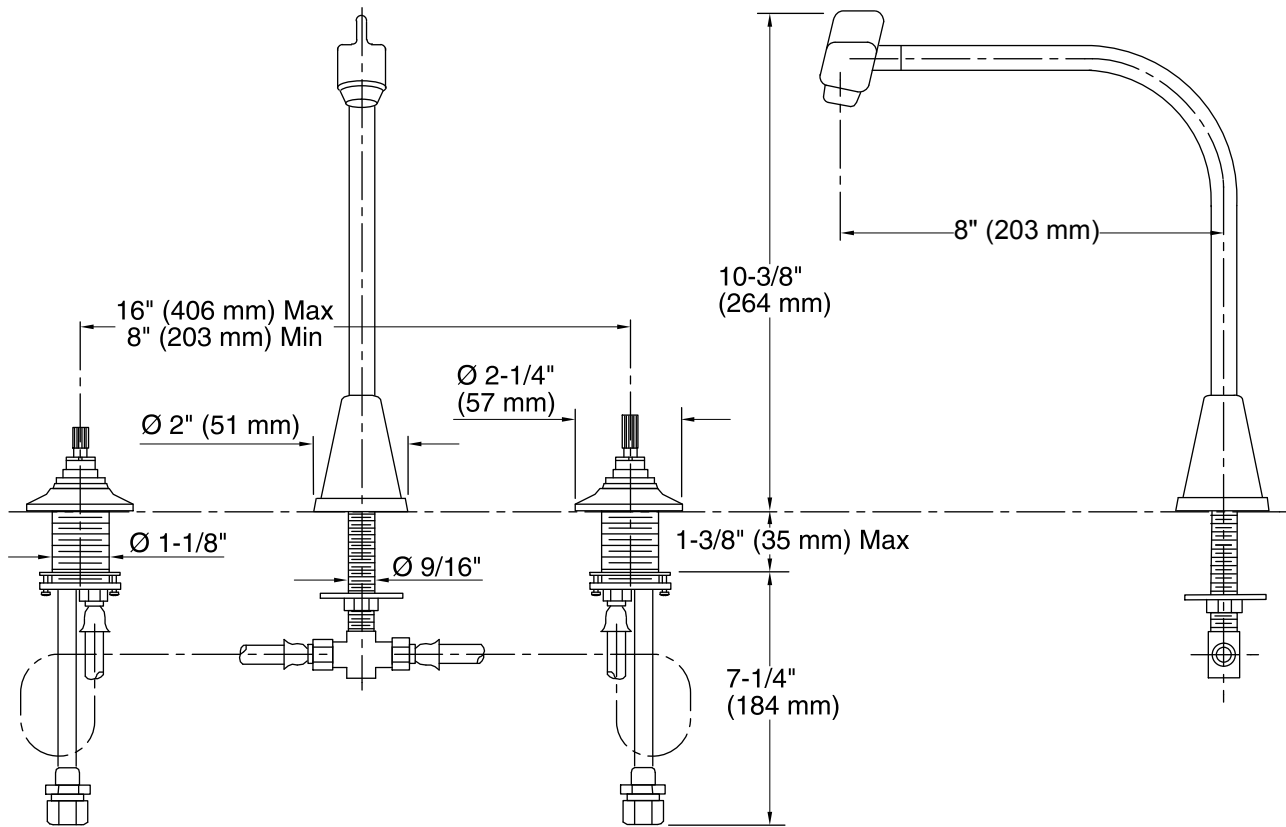

Features

- Brass construction.
- Brass valve bodies.
- Quarter-turn washerless ceramic disc valves.
- Rotating aerator.
- Variety of handle style options.
- 8" (203 mm) spout reach.
- Multi-swivel swing spout.
- For 8" (203 mm) or 16" (406 mm) centers.
- Lower flow aerator options are available (refer to the Kohler Price Book).
- Less drain.
- 2.2 gal/min (8.3 l/min) maximum flow rate [max at 60 psi (4.14 bar)].

KOHLER® Faucet Lifetime Limited Warranty

See website for detailed warranty information.

Technical Information

All product dimensions are nominal.

Spout reach: 8" (203 mm)

Faucet:

Flow rate: 2.2 gal/min (8.3 l/min)