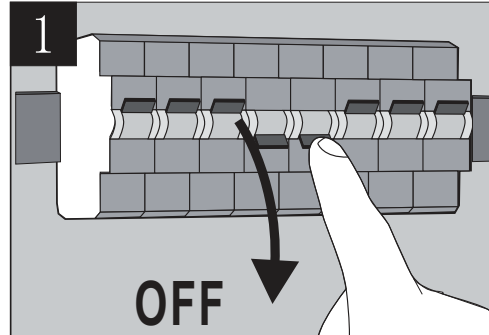

Inowel Lighting Inc
16803 Ventura Blvd
Suit #360, Encino
CA 91436
info@inowel.com
www.inowel.com

www.inowel.com/services

Scan the QR code and register on our official website to get an additional 12 months warranty