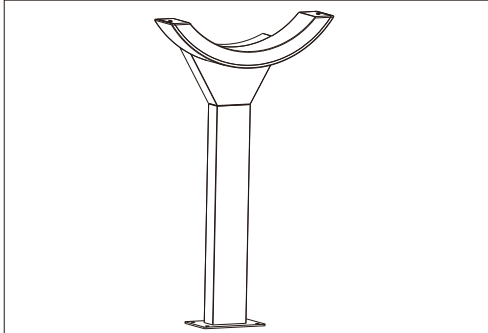

Inowel Lighting Inc
16803 Ventura Blvd
Suit #360, Encino
CA 91436
info@inowel.com
www.inowel.com

www.inowel.com/services

Scan the QR code and register on our official website to get an additional 12 months warranty