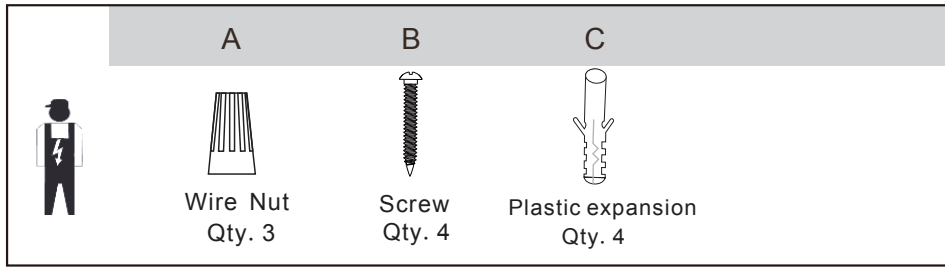

Inowel Lighting Inc
16803 Ventura Blvd
Suit #360, Encino
CA 91436
info@inowel.com
www.inowel.com

www.inowel.com/services

Scan the QR code and register on our official website to get an additional 12 months warranty