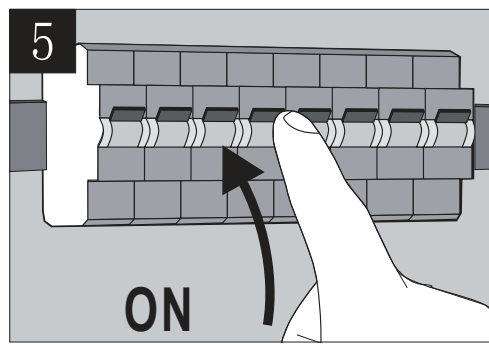

Inowel Lighting Inc
16803 Ventura Blvd
Suit #360, Encino
CA 91436
info@inowel.com
www.inowel.com

www.inowel.com/services

Scan the QR code and register on our official website to get an additional 12 months warranty