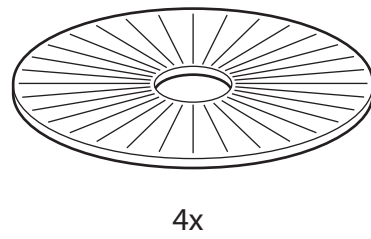

Estimated Time for Assembly

05:00

Weight Limitation

300

Tools Needed

All necessary tools are included in the package.

PACKAGE CONTENT

Installation Instruction