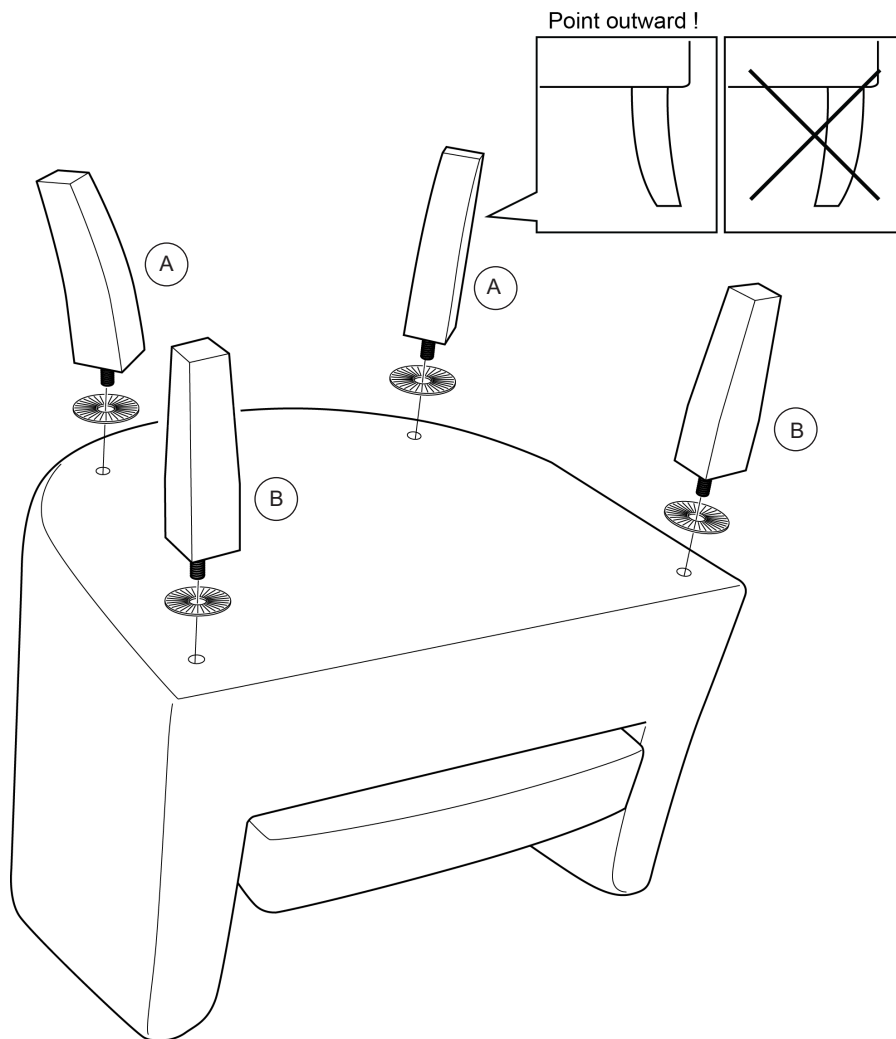

Installation Instruction

1