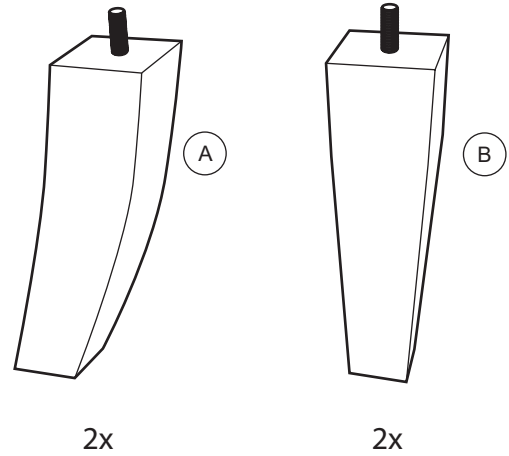

Estimated Time for Assembly

05:00

Weight Limitation

300

Tools Needed

All necessary tools are included in the package.

PACKAGE CONTENT

Installation Instruction